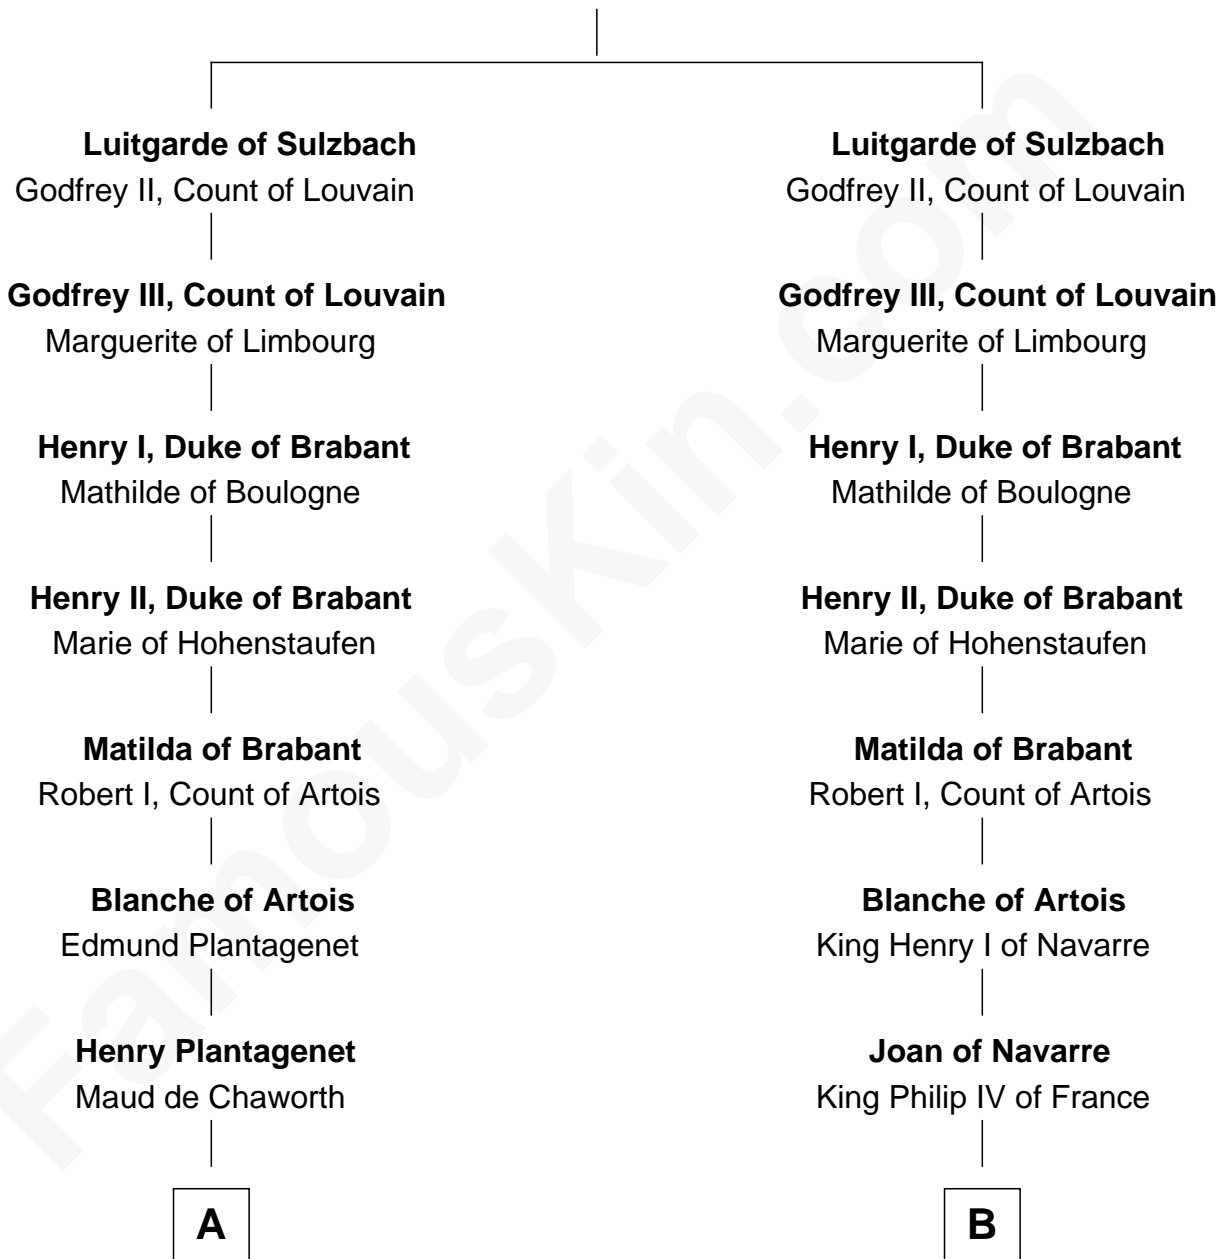

**FamousKin.com**  
**Relationship Chart of**  
**George Washington**  
*1st U.S. President*

15th cousin 5 times removed of

**Catherine Parr**  
*6th Wife of King Henry VIII*

**Berengar II of Sulzbach**

FamousKin.com