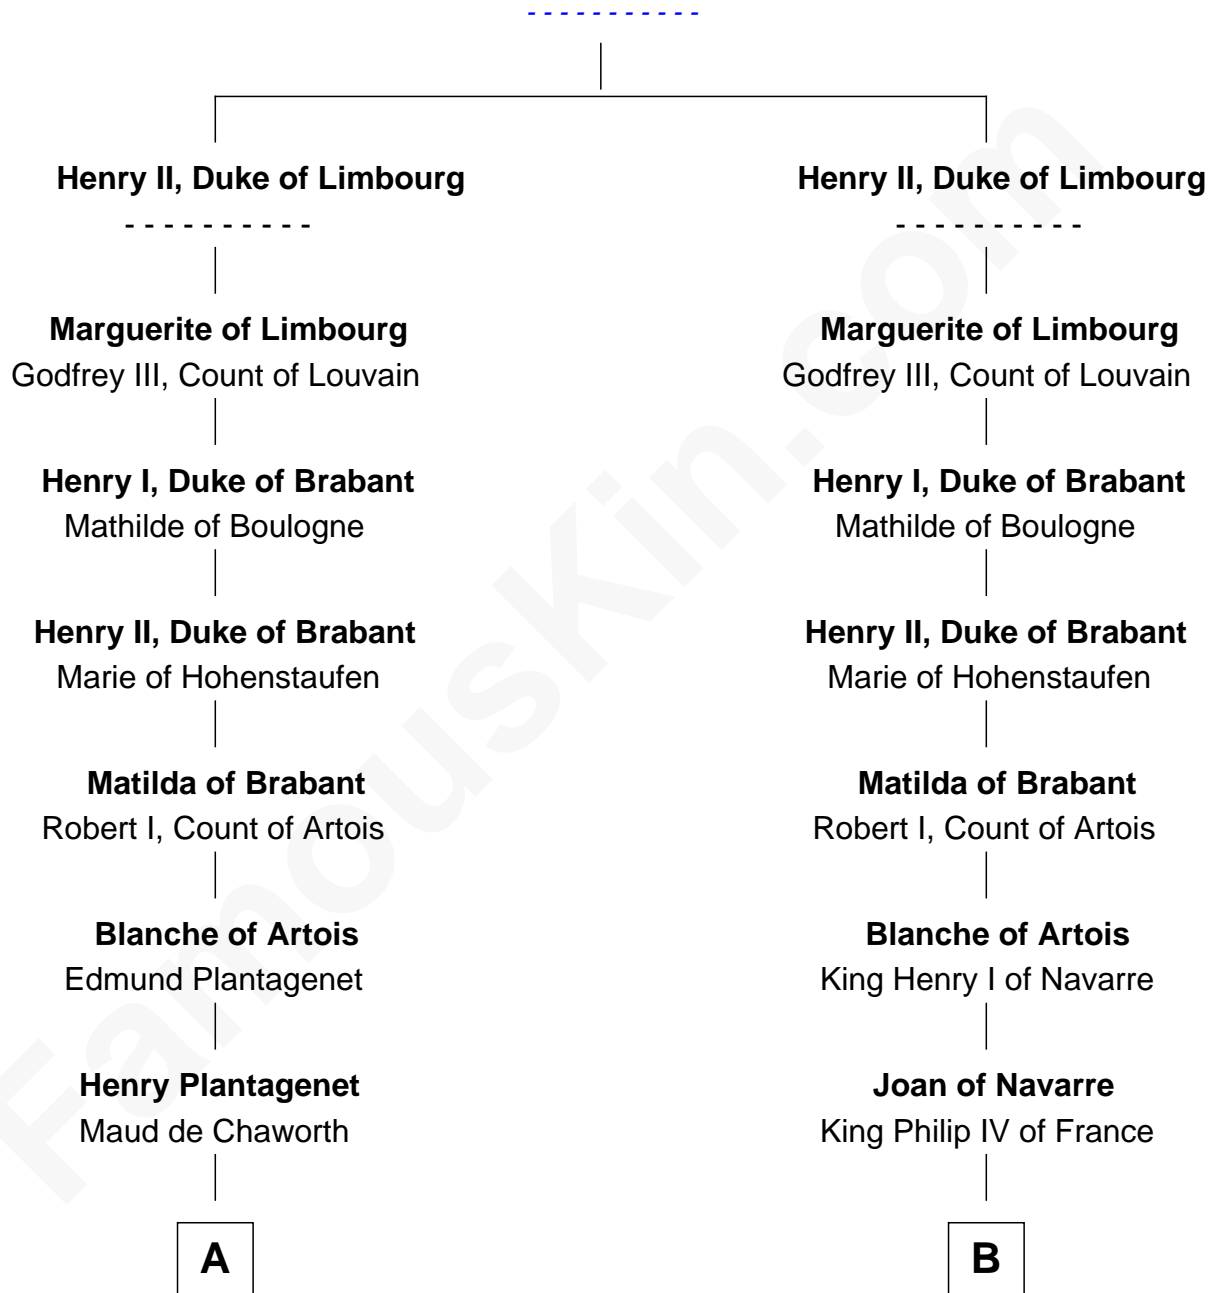

FamousKin.com
Relationship Chart of
George Washington
1st U.S. President

15th cousin 5 times removed of

Catherine Parr
6th Wife of King Henry VIII

Waleran, Duke of Lower Lorraine

C

—
John Washington

Anne Pope

—
Lawrence Washington

Mildred Warner

—
Augustine Washington

Mary Ball

—
George Washington

1st U.S. President

FamousKin.com