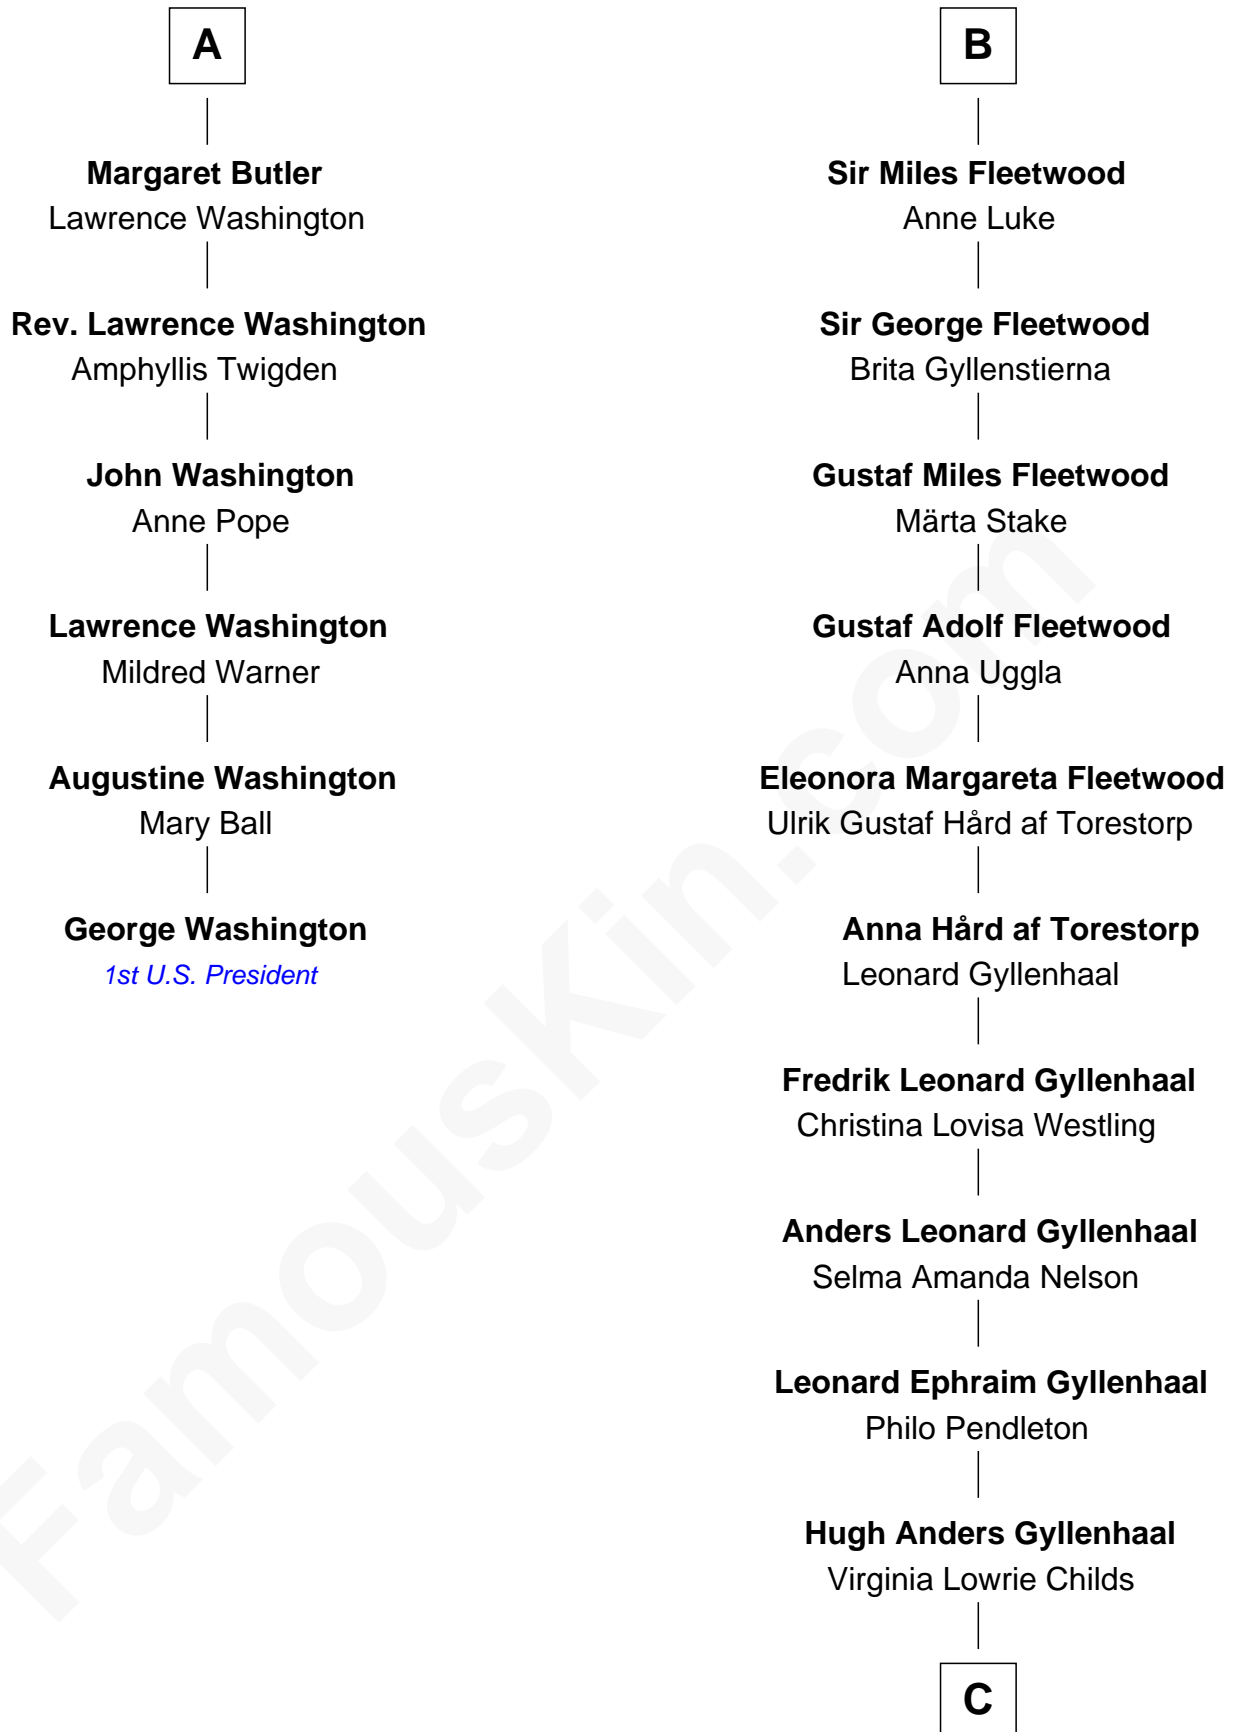

**FamousKin.com**  
**Relationship Chart of**  
**George Washington**  
*1st U.S. President*

**12th cousin 6 times removed of**  
**Jake Gyllenhaal**  
*Movie Actor*

**Sir Philip le Despencer**  
 Elizabeth - - - - -

**Alice le Despenser**  
 Sir John Sutton

**Sir John Sutton**  
 Constance Blount

**Sir John Sutton**  
 Elizabeth Berkeley

**Sir Edmund Sutton**  
 Joyce Tiptoft

**Sir John Sutton**  
 Anne Clarell

**Margaret Sutton**  
 John Butler

**William Butler**  
 Margaret Greeke

**A**

**Sir Philip le Despencer**  
 Elizabeth de Tibetot

**Margery Despencer**  
 Sir Roger Wentworth

**Henry Wentworth**  
 Elizabeth Howard

**Margery Wentworth**  
 Sir William Waldegrave

**Dorothy Waldegrave**  
 Sir John Spring

**Bridget Spring**  
 Thomas Fleetwood

**Sir William Fleetwood**  
 Jane Clifton

**B**

FamousKin.com