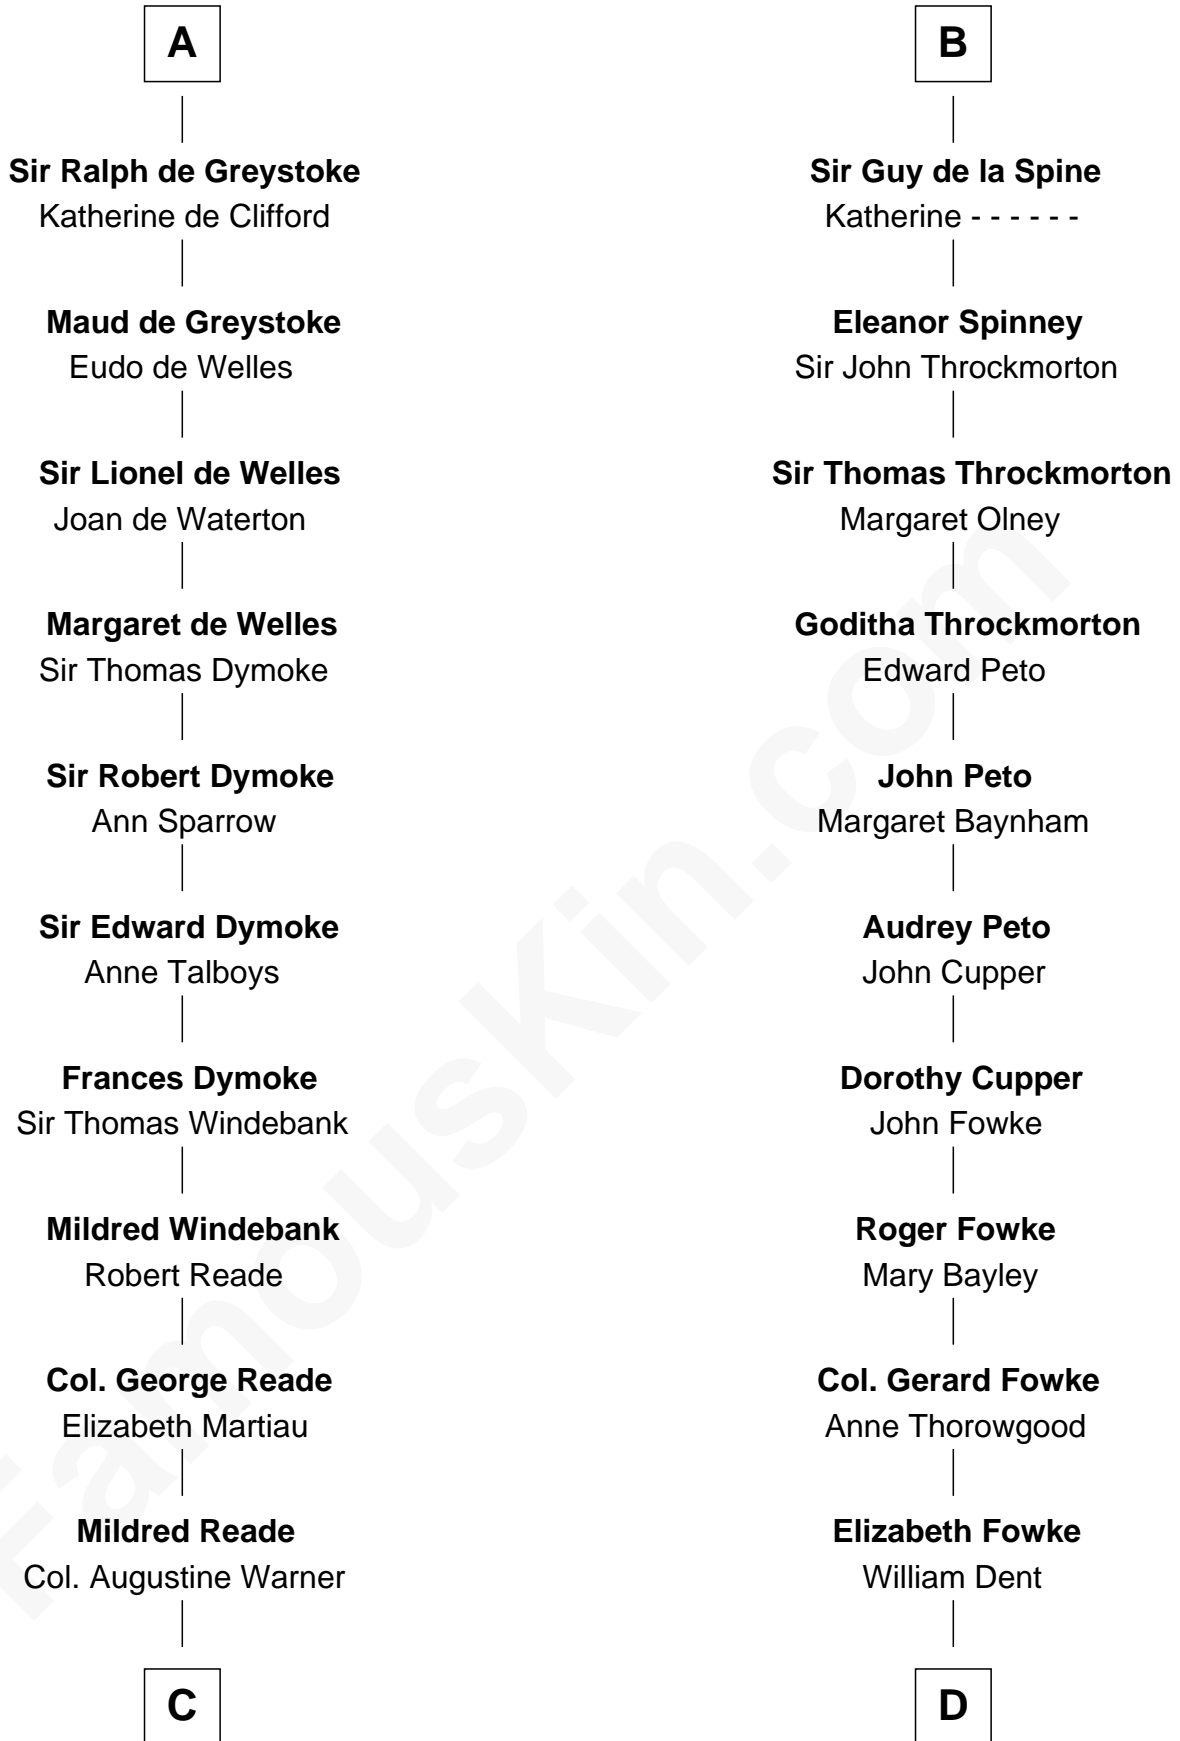

FamousKin.com
Relationship Chart of
George Washington
1st U.S. President

19th cousin 2 times removed of
General James Longstreet
Confederate Army - U.S. Civil War

C

Mildred Warner
Lawrence Washington

Augustine Washington
Mary Ball

George Washington
1st U.S. President

D

George Dent
Anne Herbert

John Dent
Sarah Marshall

Thomas Marshall Dent
Anne Magruder

Mary Anna Dent
James Longstreet

General James Longstreet
Confederate Army - U.S. Civil War