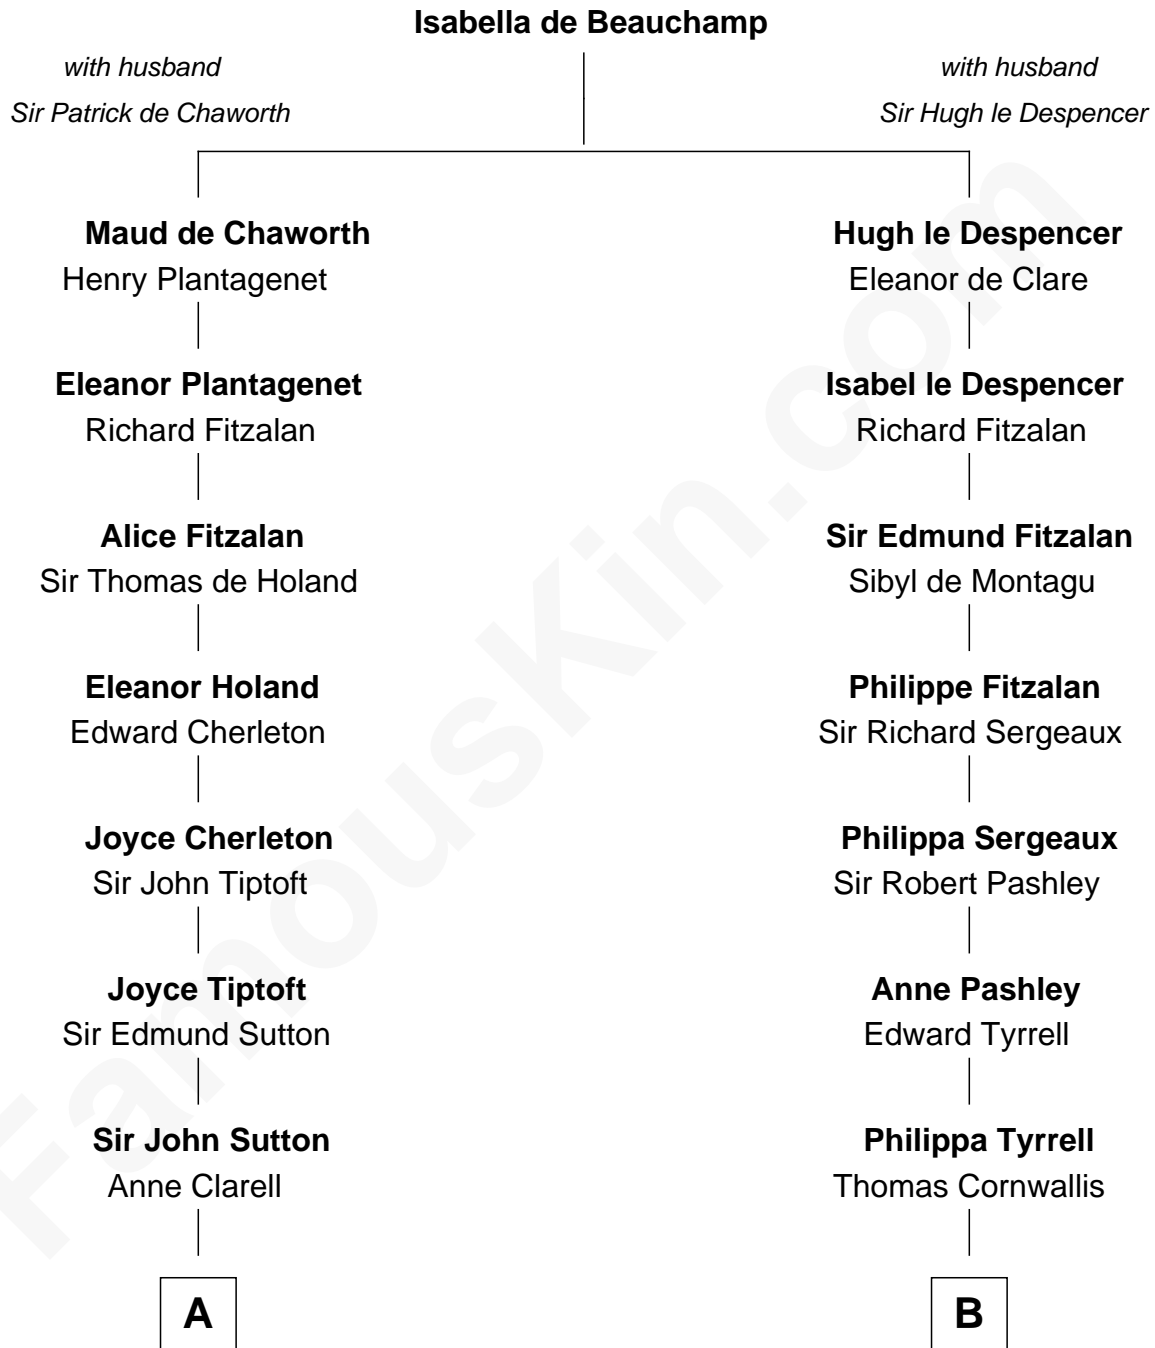

FamousKin.com
Relationship Chart of
George Washington
1st U.S. President

14th cousin 5 times removed of
General James Longstreet
Confederate Army - U.S. Civil War

C

Hannah FitzRandolph

William Longstreet

James Longstreet

Mary Anna Dent

General James Longstreet

Confederate Army - U.S. Civil War

FamousKin.com