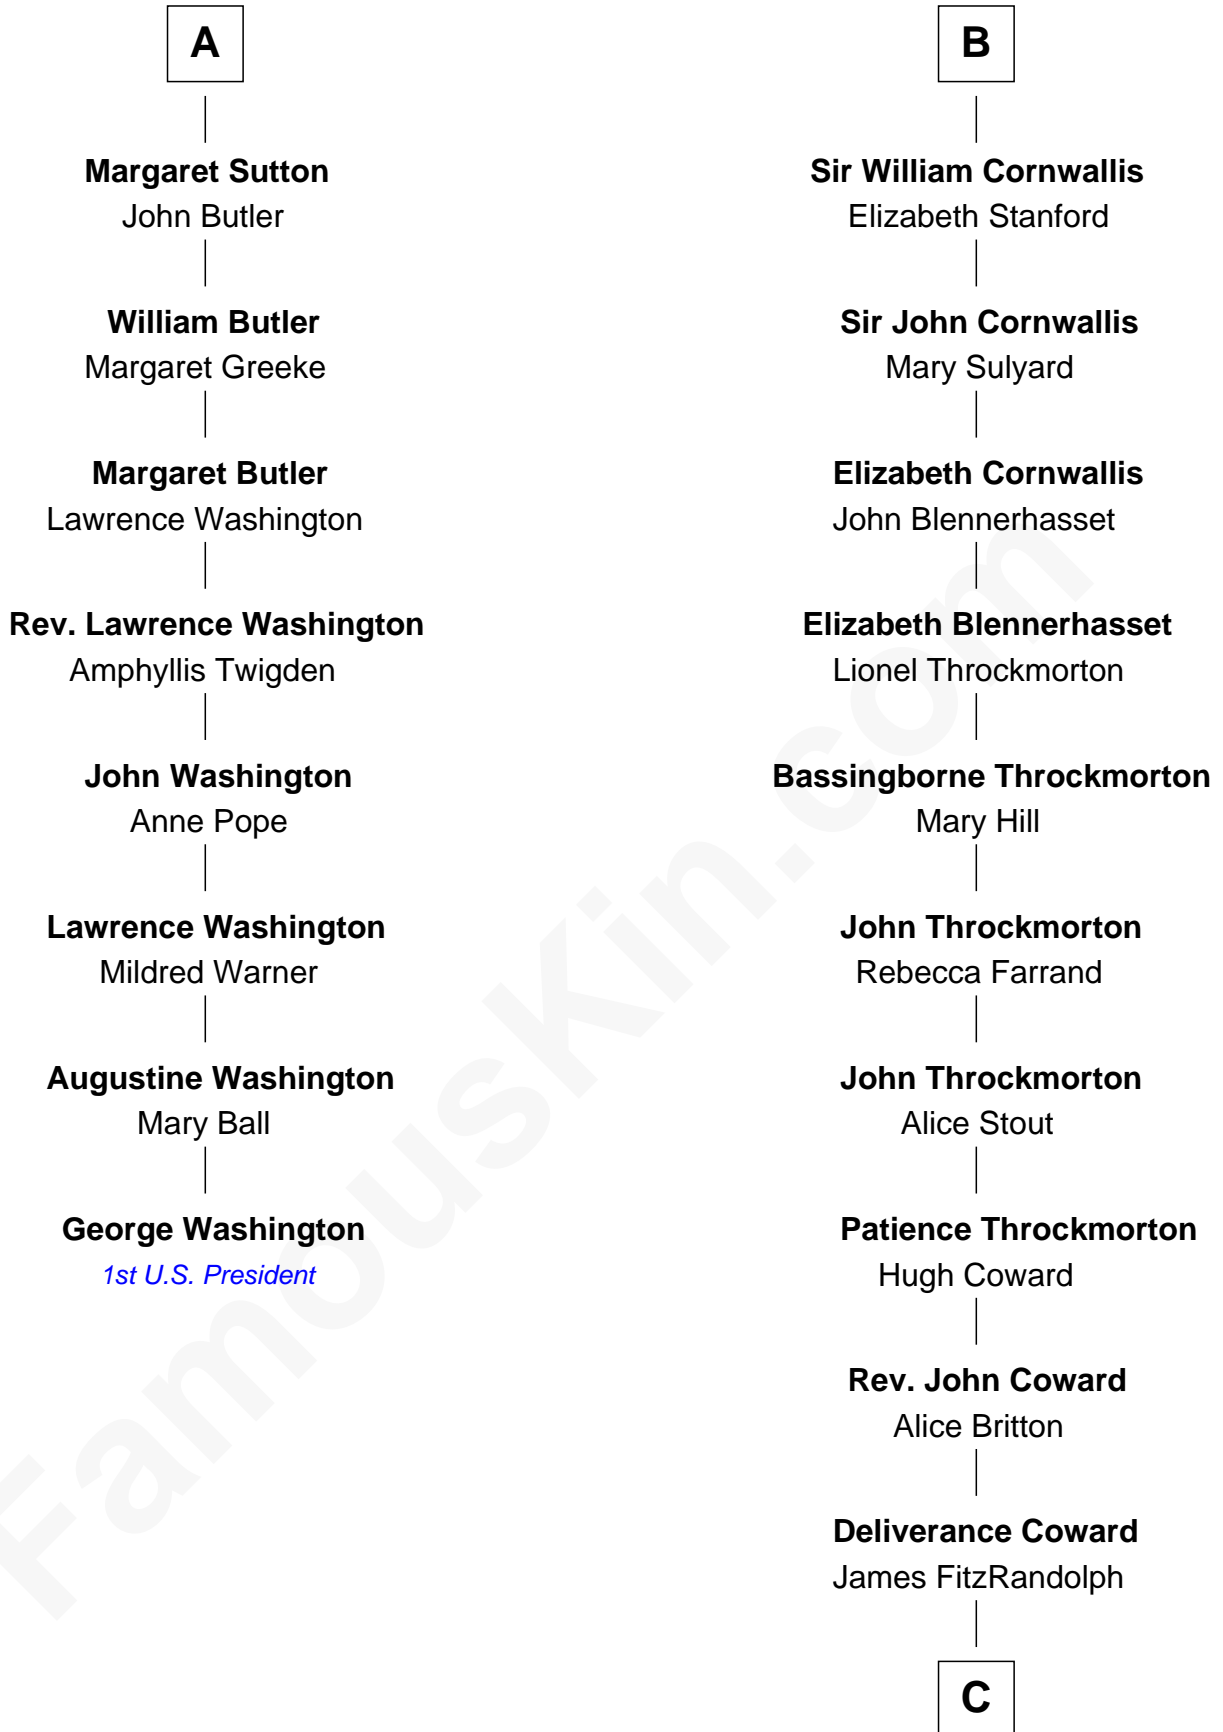

FamousKin.com
Relationship Chart of
George Washington
1st U.S. President

14th cousin 5 times removed of
General James Longstreet
Confederate Army - U.S. Civil War

C

Hannah FitzRandolph

William Longstreet

James Longstreet

Mary Anna Dent

General James Longstreet

Confederate Army - U.S. Civil War

FamousKin.com