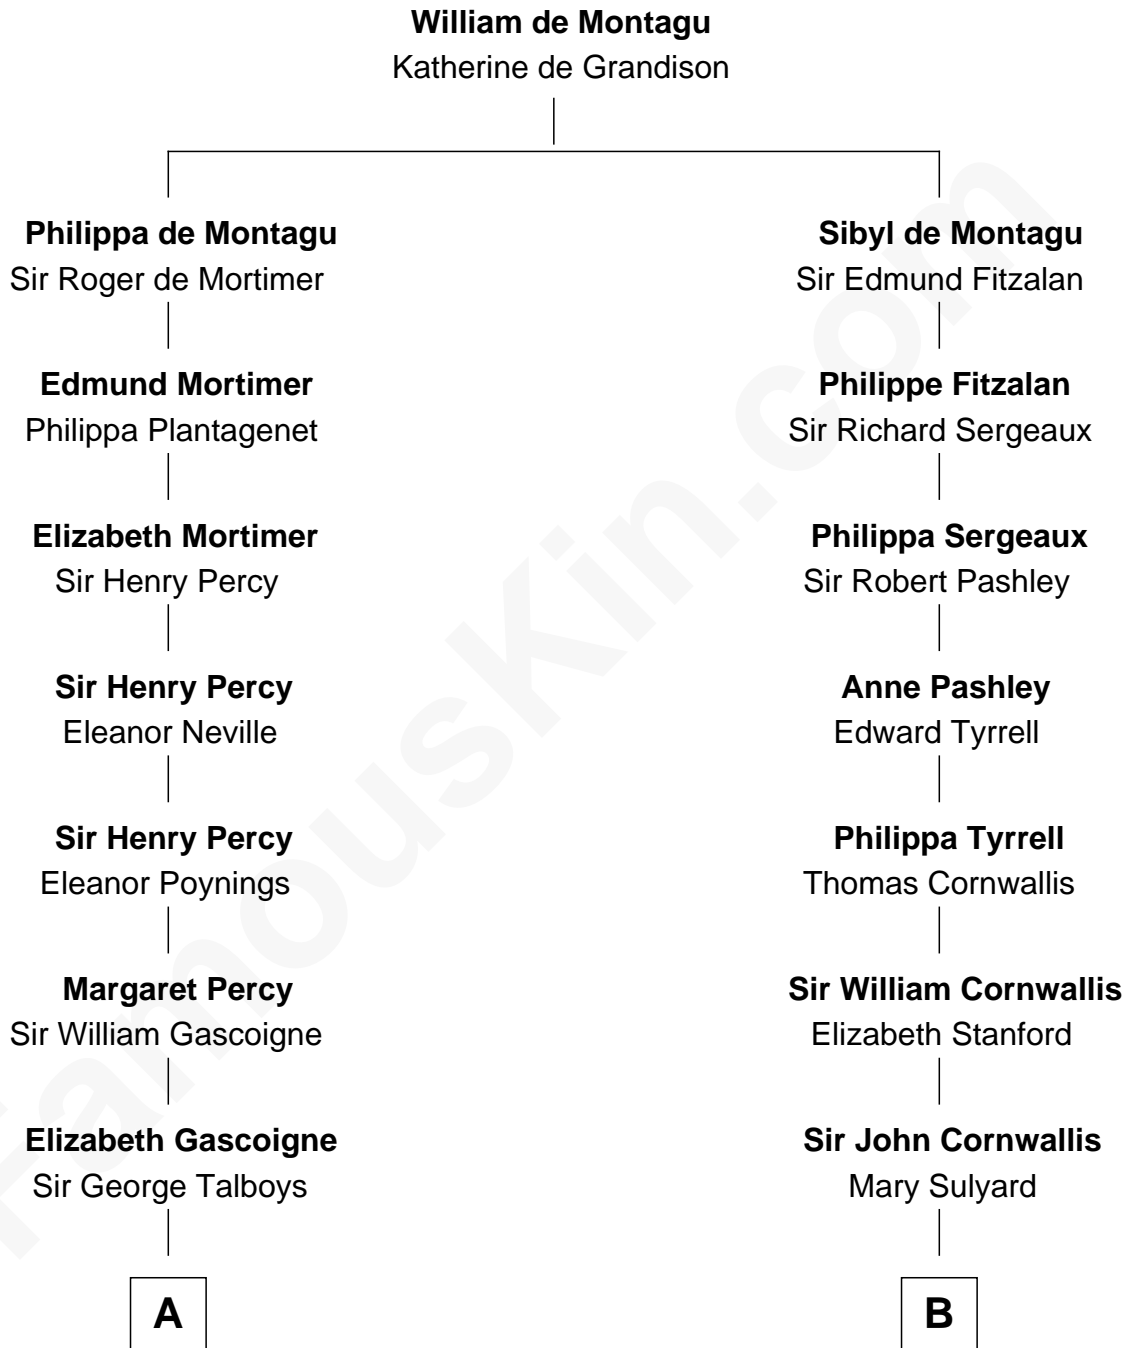

**FamousKin.com**  
**Relationship Chart of**  
**George Washington**  
*1st U.S. President*

**14th cousin 3 times removed of**  
**General James Longstreet**  
*Confederate Army - U.S. Civil War*

**A**

**Anne Talboys**  
Sir Edward Dymoke

**Frances Dymoke**  
Sir Thomas Windebank

**Mildred Windebank**  
Robert Reade

**Col. George Reade**  
Elizabeth Martiau

**Mildred Reade**  
Col. Augustine Warner

**Mildred Warner**  
Lawrence Washington

**Augustine Washington**  
Mary Ball

**George Washington**  
*1st U.S. President*

**B**

**Elizabeth Cornwallis**  
John Blennerhasset

**Elizabeth Blennerhasset**  
Lionel Throckmorton

**Bassingborne Throckmorton**  
Mary Hill