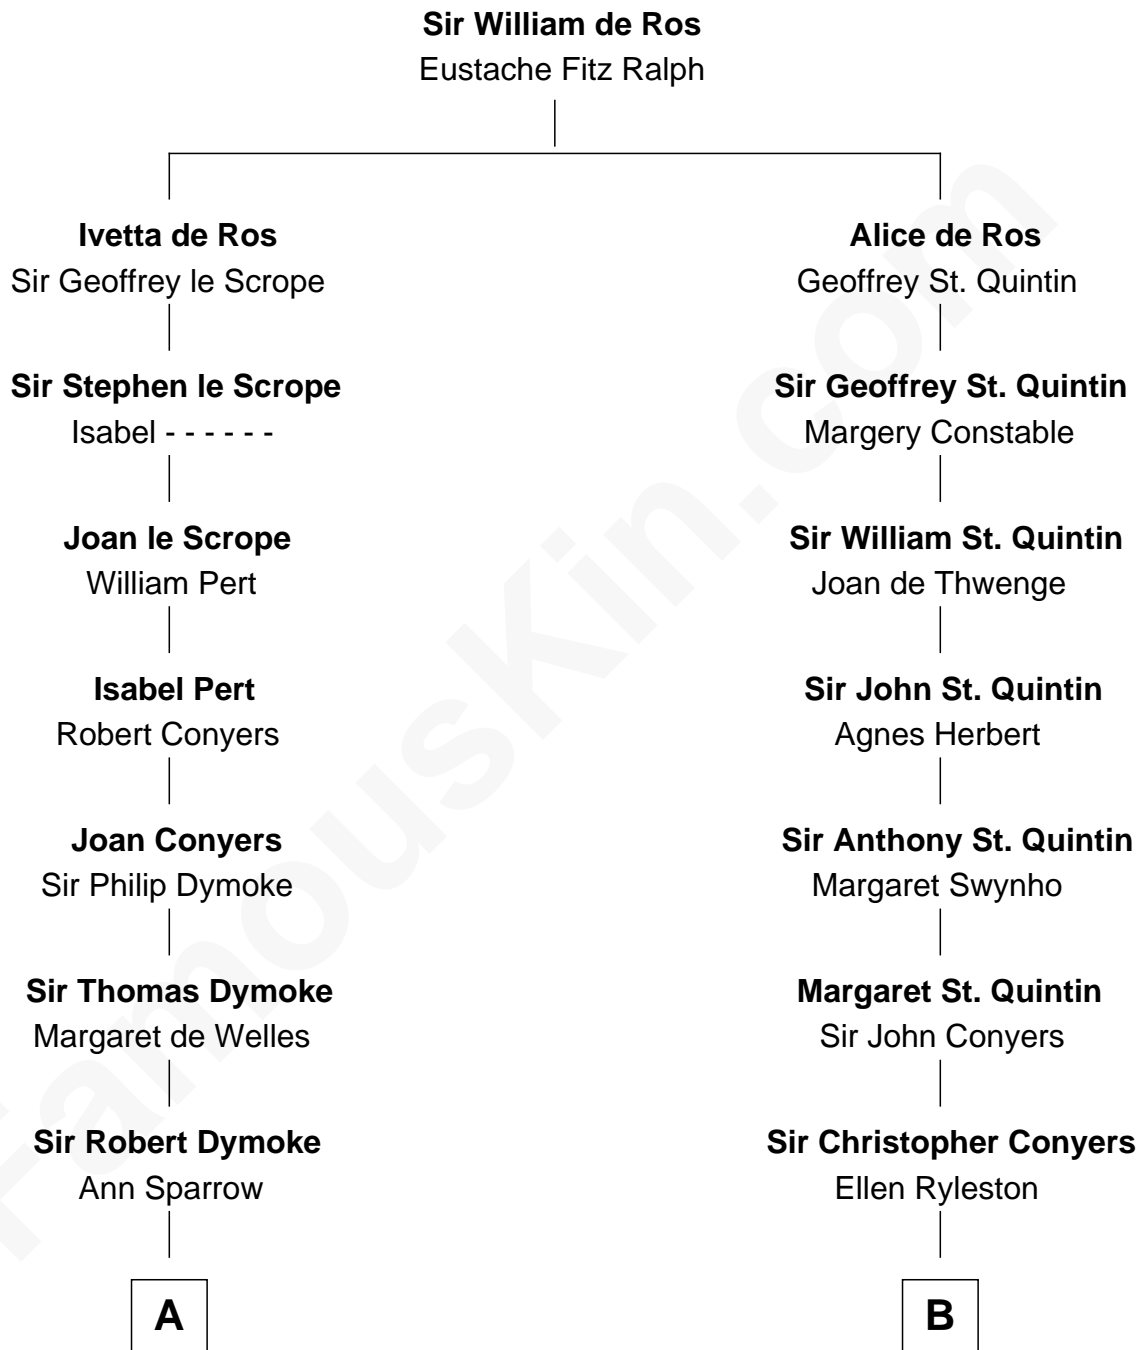

FamousKin.com
Relationship Chart of
George Washington
1st U.S. President

14th cousin 4 times removed of
General James Longstreet
Confederate Army - U.S. Civil War

C

James Longstreet

Mary Anna Dent

General James Longstreet

Confederate Army - U.S. Civil War

FamousKin.com