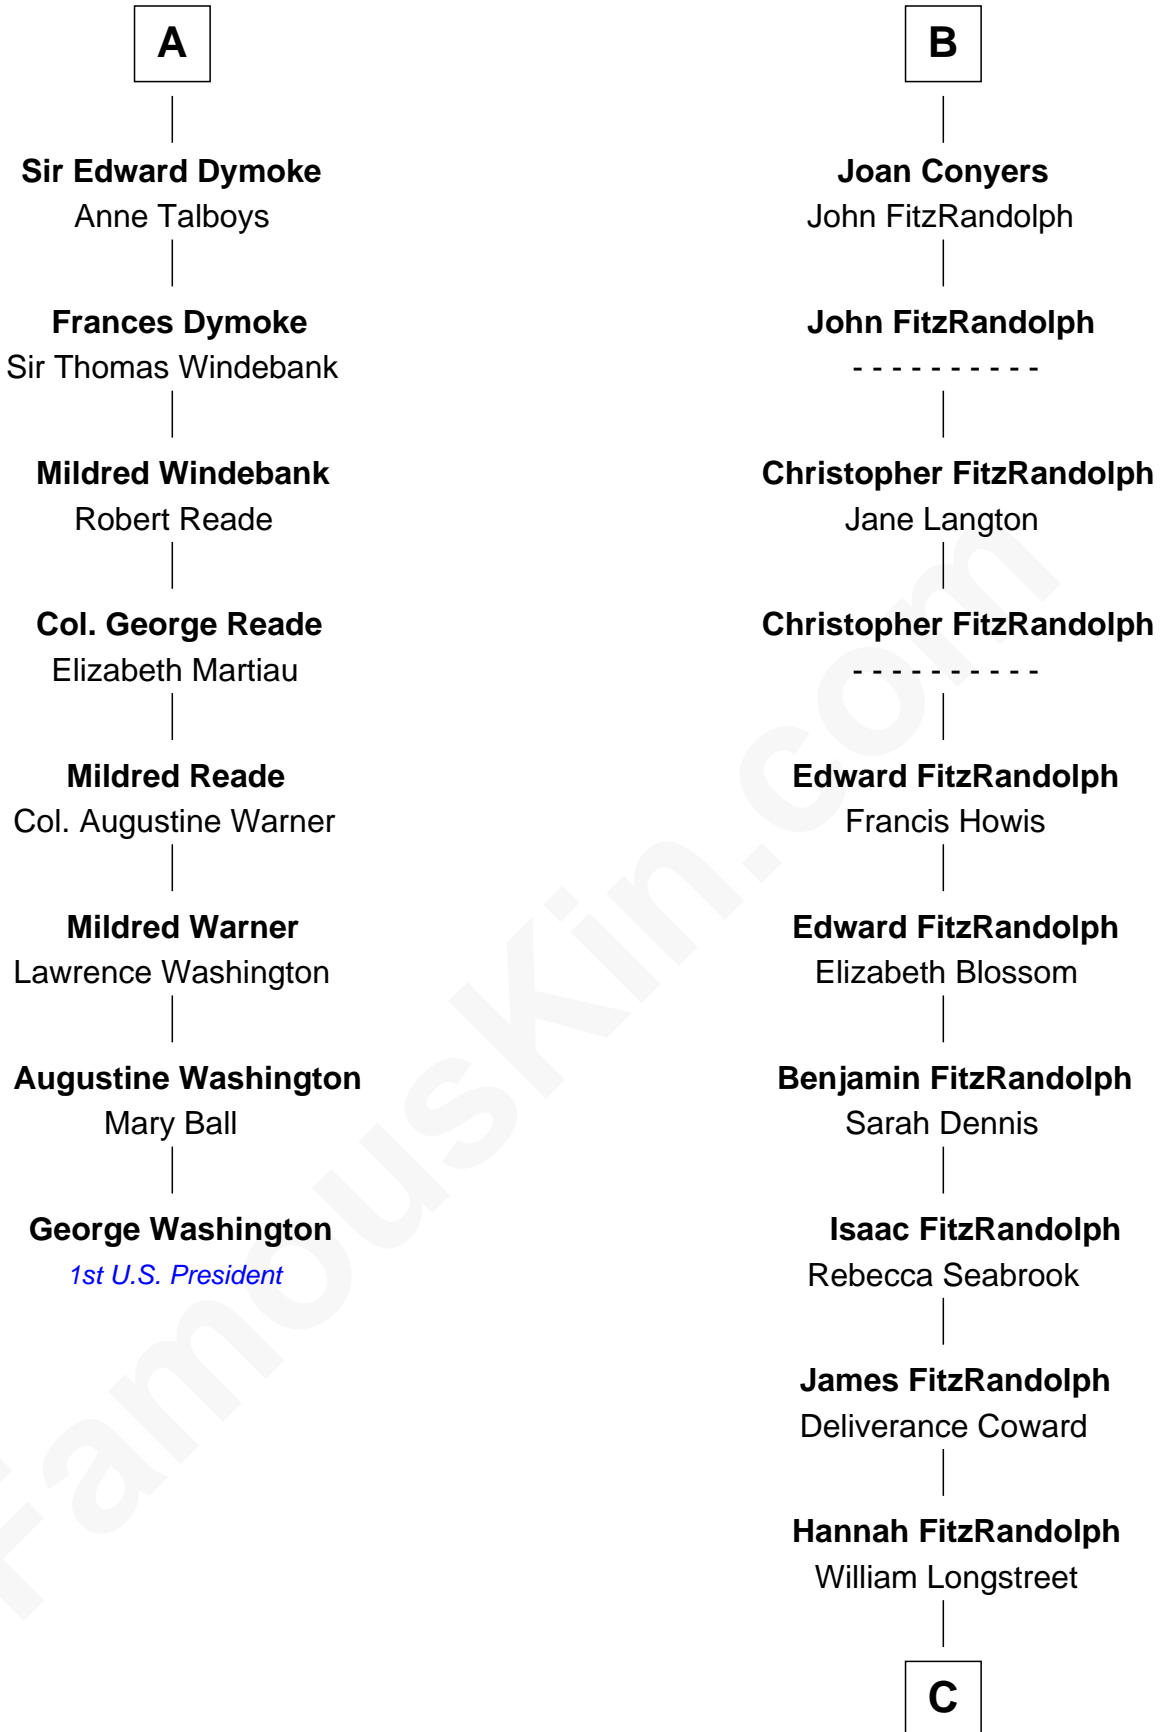

FamousKin.com
Relationship Chart of
George Washington
1st U.S. President

14th cousin 4 times removed of
General James Longstreet
Confederate Army - U.S. Civil War

C

James Longstreet

Mary Anna Dent

General James Longstreet

Confederate Army - U.S. Civil War

FamousKin.com