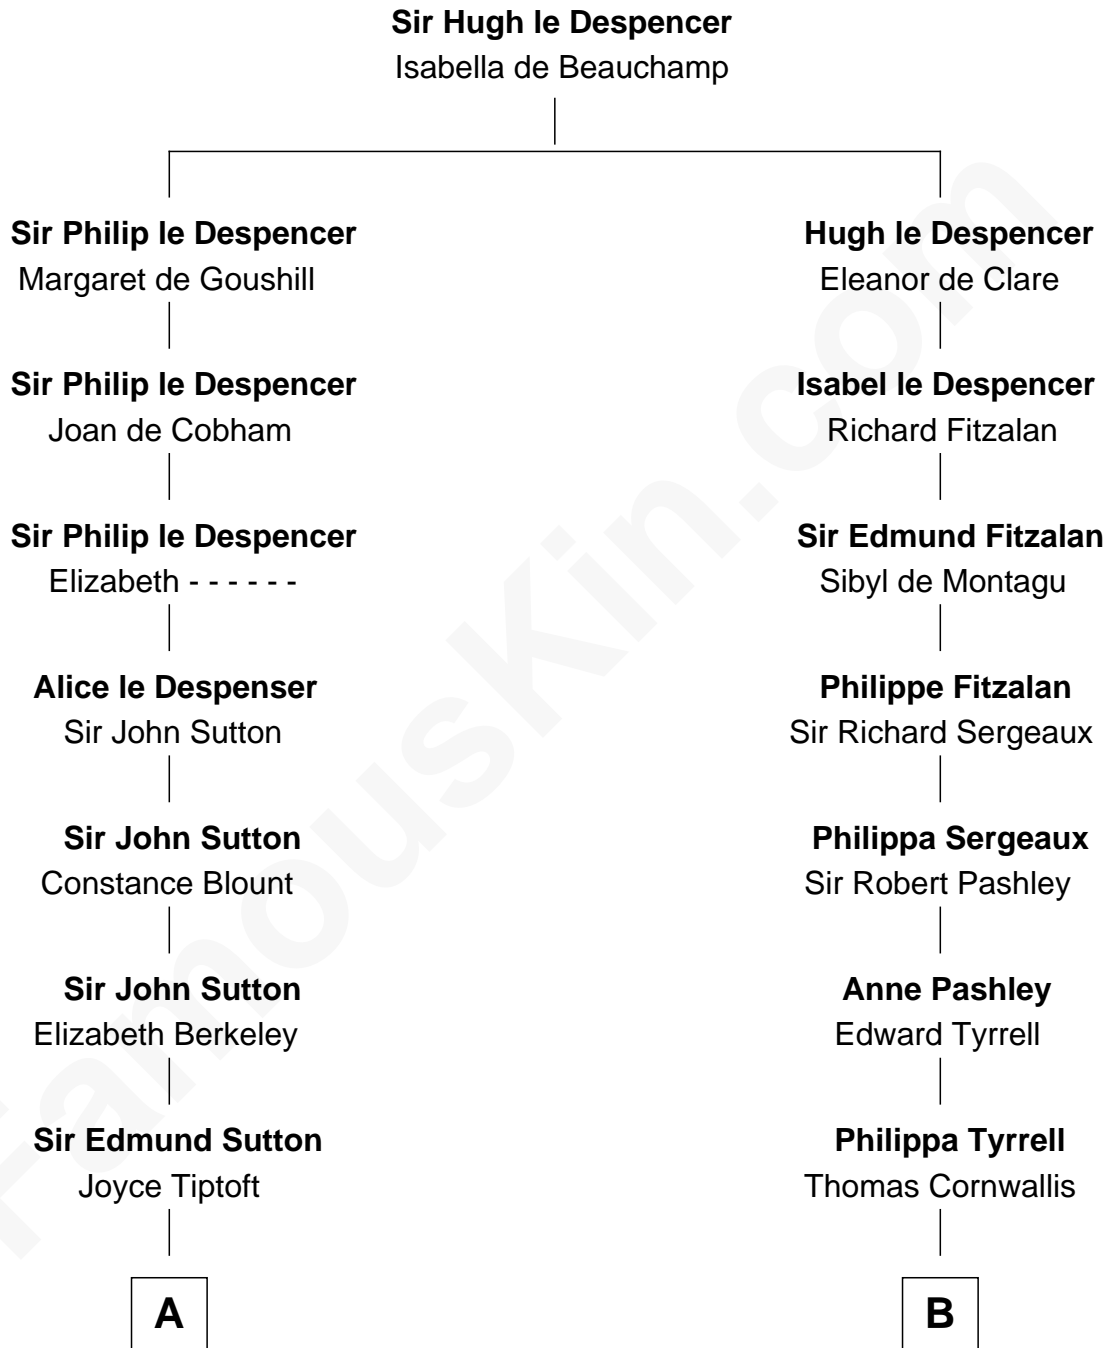

FamousKin.com
Relationship Chart of
George Washington
1st U.S. President

15th cousin 4 times removed of
General James Longstreet
Confederate Army - U.S. Civil War

C

—
Hannah FitzRandolph

William Longstreet

—
James Longstreet

Mary Anna Dent

—
General James Longstreet

Confederate Army - U.S. Civil War

FamousKin.com