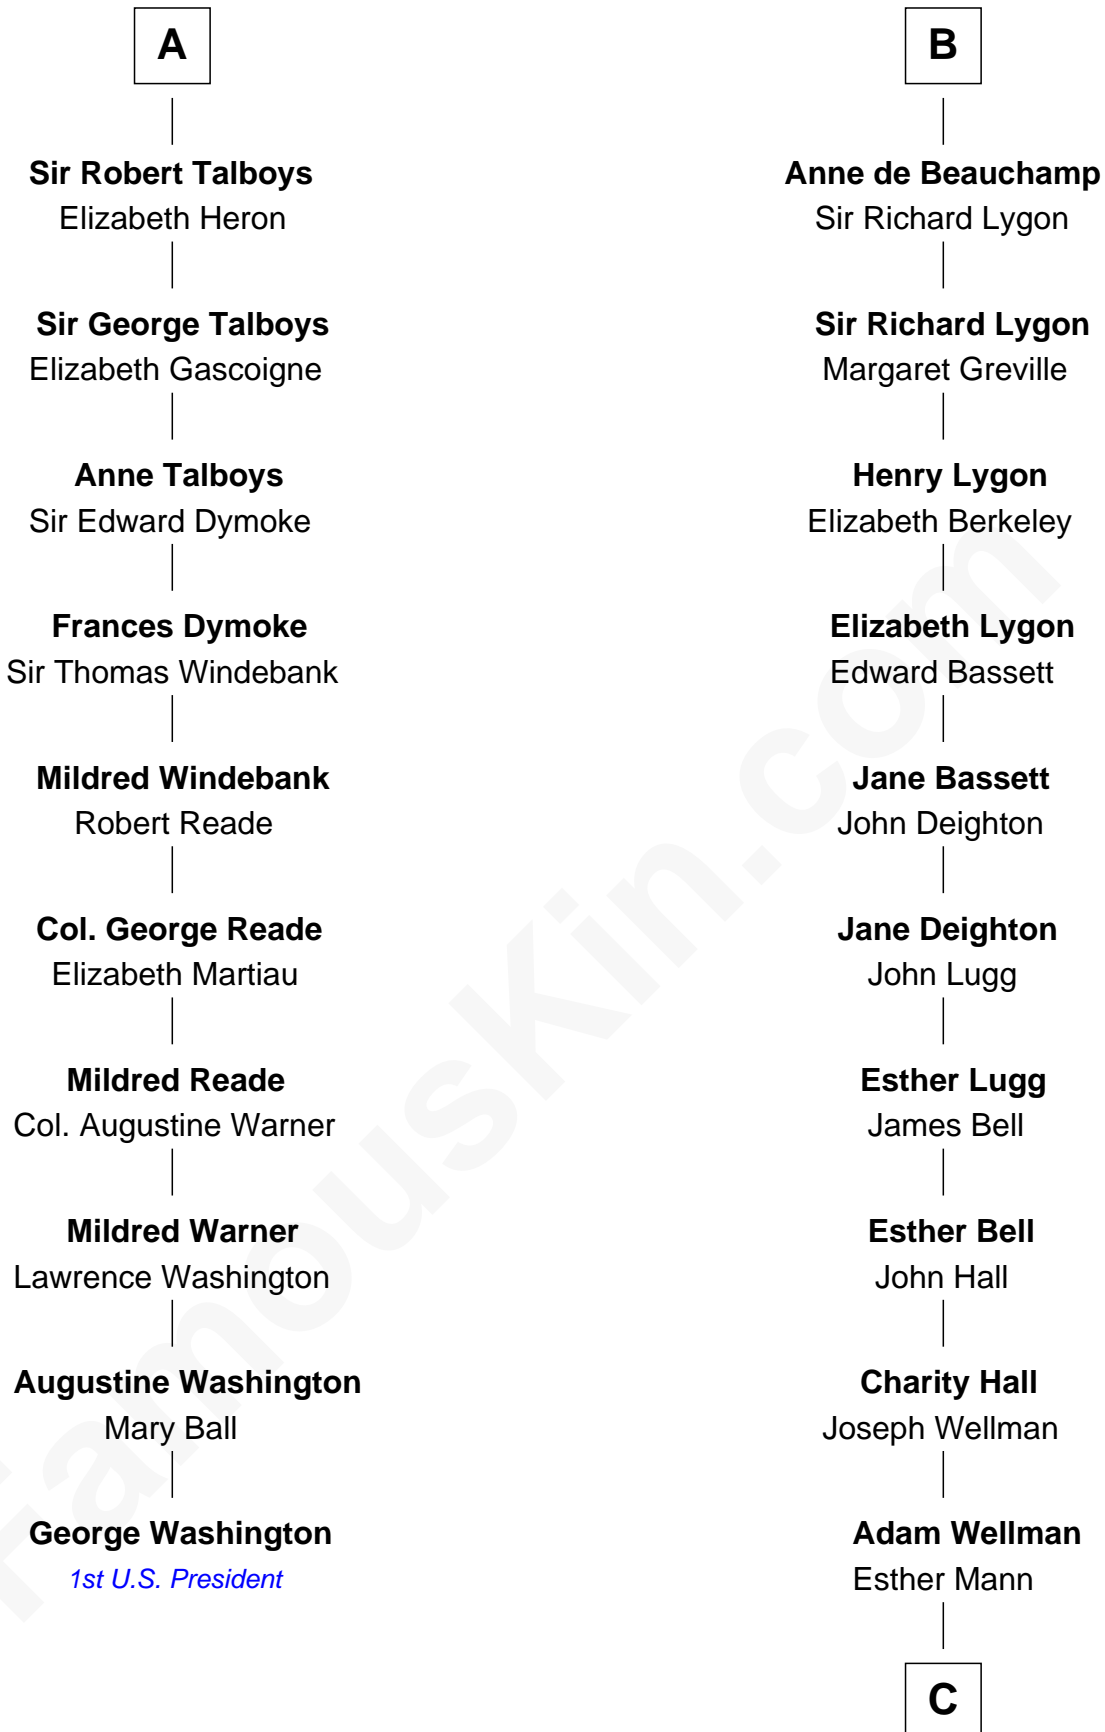

FamousKin.com
Relationship Chart of
George Washington
1st U.S. President

16th cousin 4 times removed of
Jack London
Author of "The Call of the Wild"

C

—
Joel Wellman

Betsey Baker
—

Marshall Daniel Wellman

Eleanor Garrett Jones
—

Flora Wellman

William Henry Chaney
—

Jack London

Author of "The Call of the Wild"