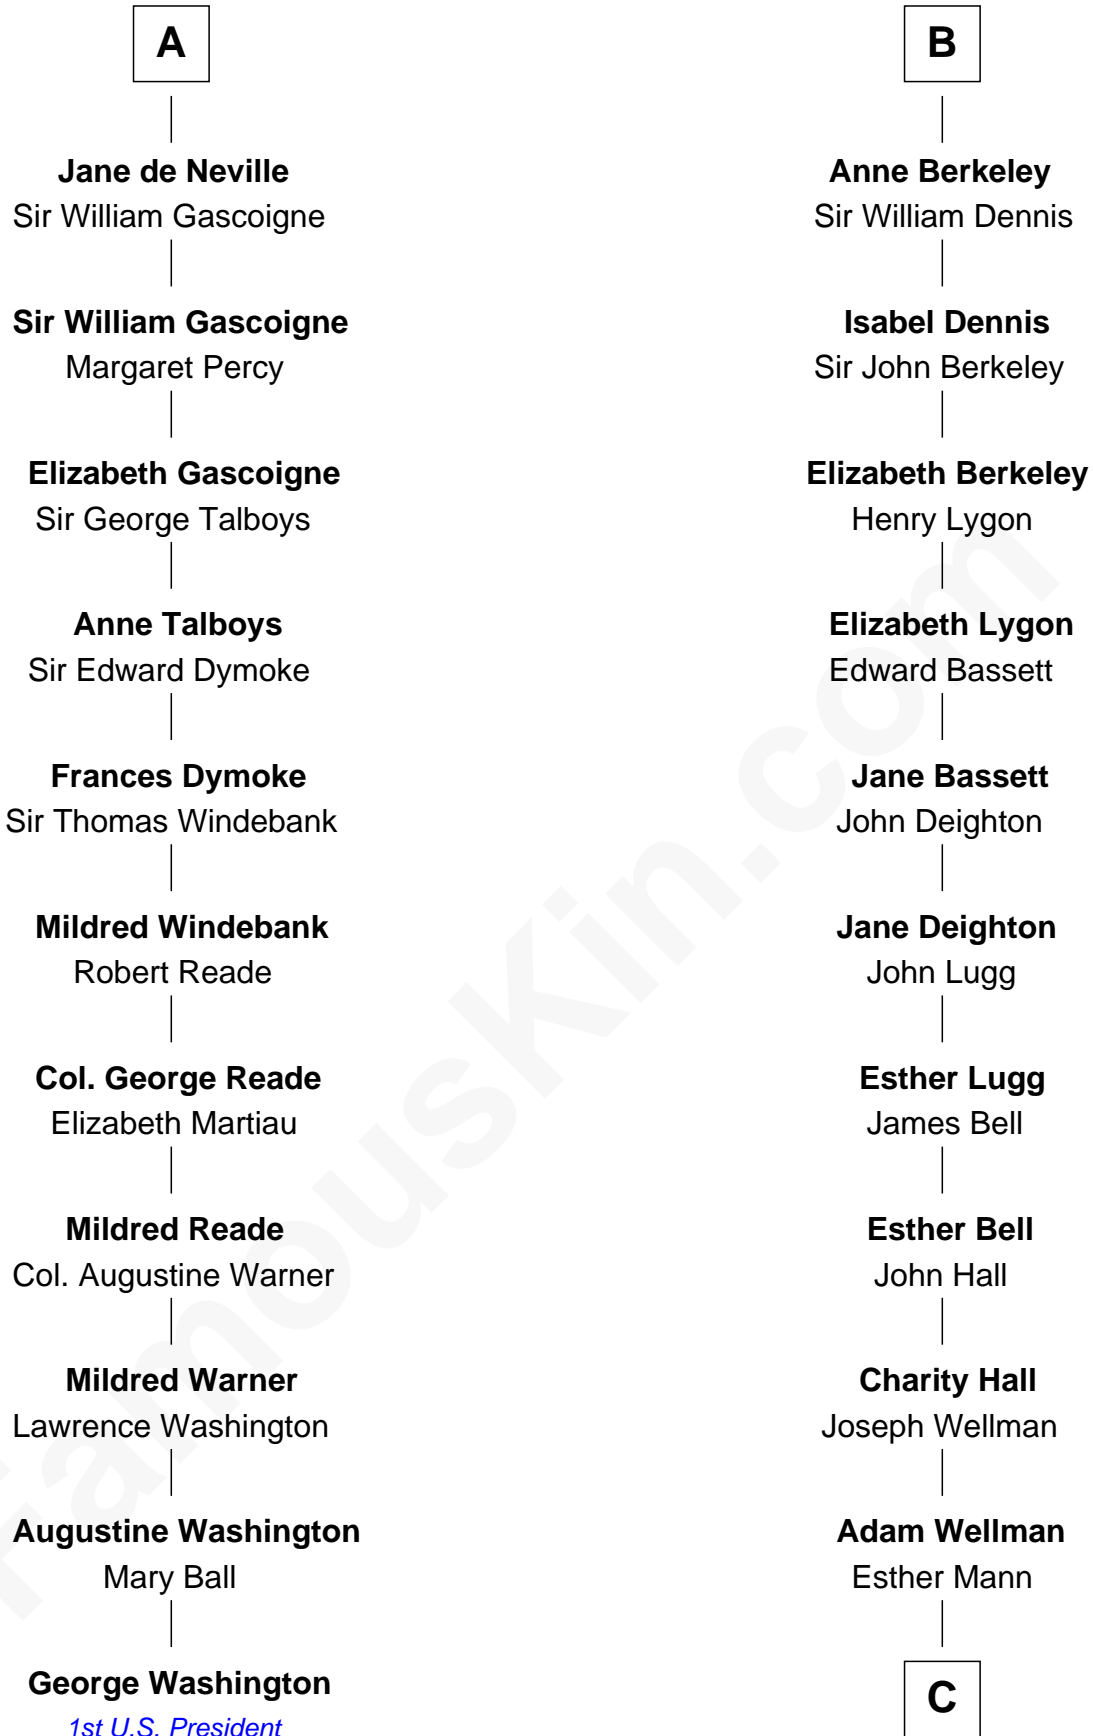

FamousKin.com
Relationship Chart of
George Washington
1st U.S. President

17th cousin 3 times removed of
Jack London
Author of "The Call of the Wild"

Sir Humphrey de Bohun
 Eleanor de Braiose

C

—
Joel Wellman

Betsey Baker
—

Marshall Daniel Wellman

Eleanor Garrett Jones
—

Flora Wellman

William Henry Chaney
—

Jack London

Author of "The Call of the Wild"

FamousKin.com