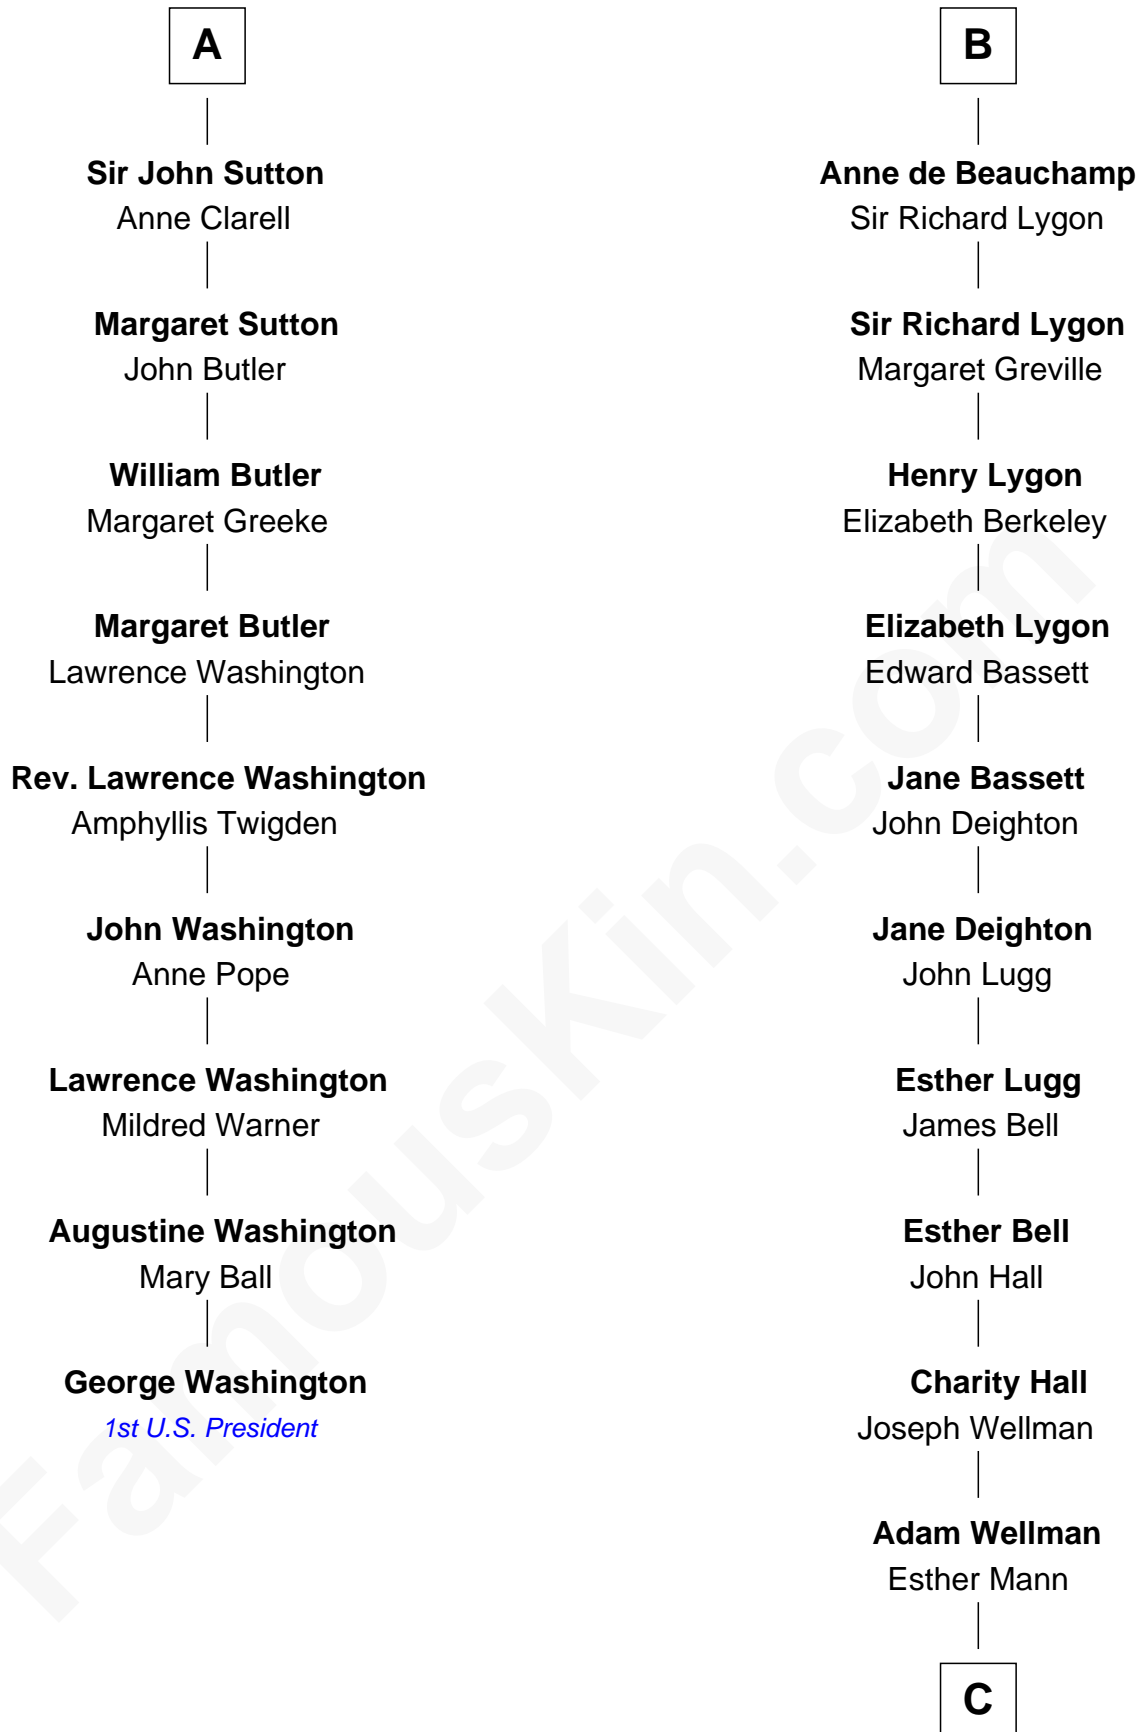

FamousKin.com
Relationship Chart of
George Washington
1st U.S. President

15th cousin 5 times removed of
Jack London
Author of "The Call of the Wild"

C

—
Joel Wellman

Betsey Baker

—
Marshall Daniel Wellman

Eleanor Garrett Jones

—
Flora Wellman

William Henry Chaney

—
Jack London

Author of "The Call of the Wild"