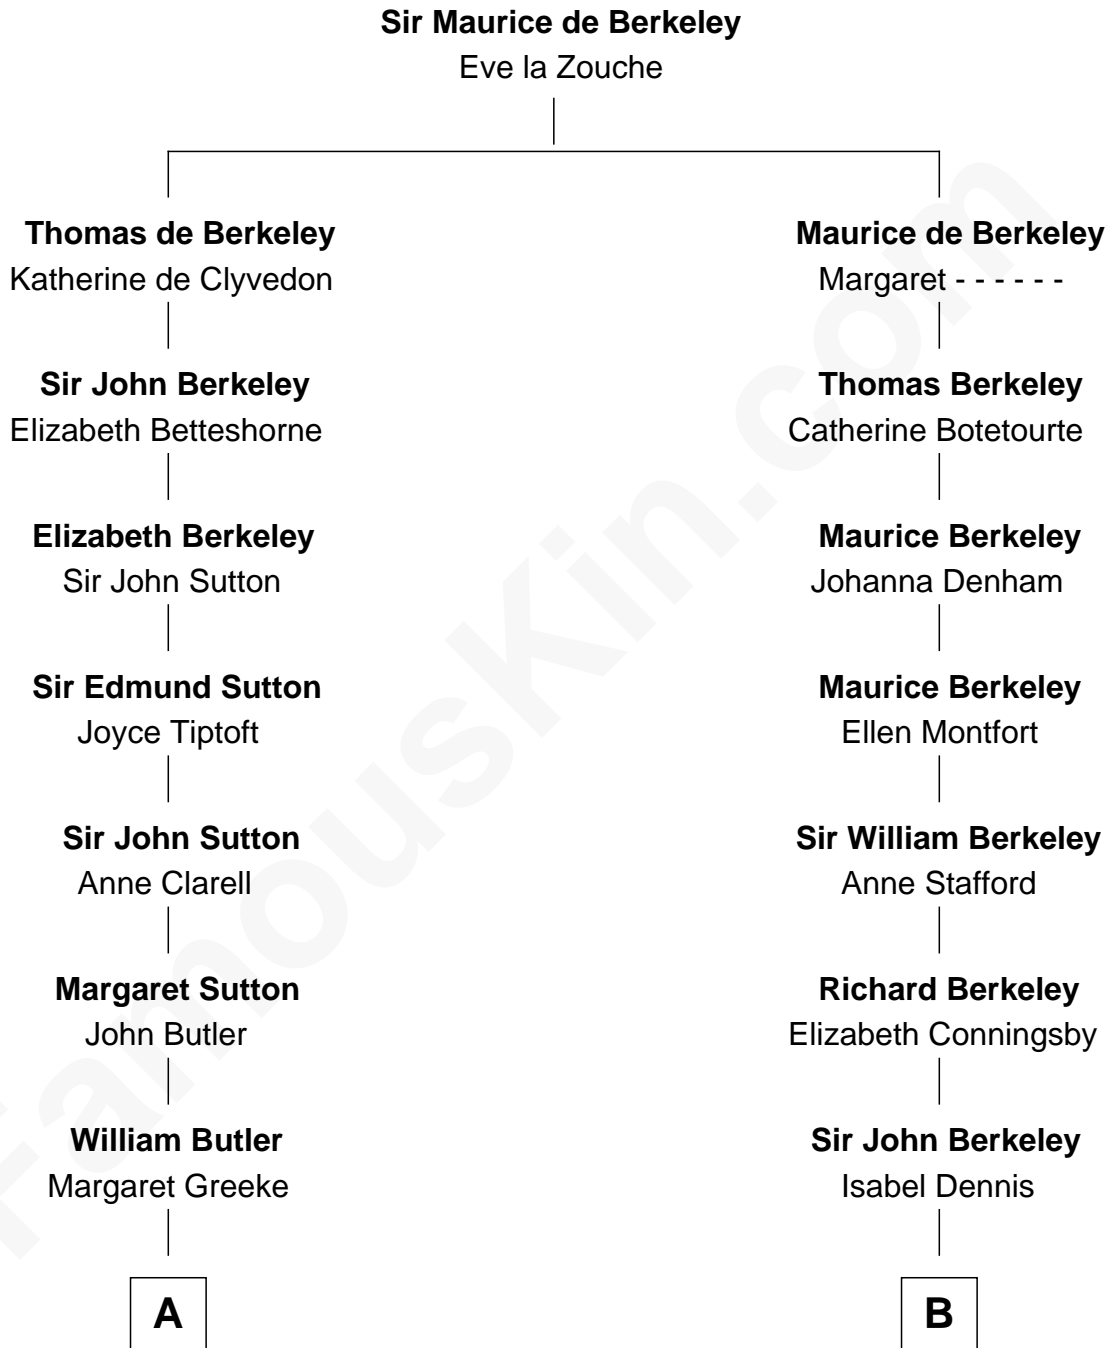

FamousKin.com
Relationship Chart of
George Washington
1st U.S. President

12th cousin 6 times removed of
Jack London
Author of "The Call of the Wild"

C

Flora Wellman
William Henry Chaney

Jack London
Author of "The Call of the Wild"

FamousKin.com