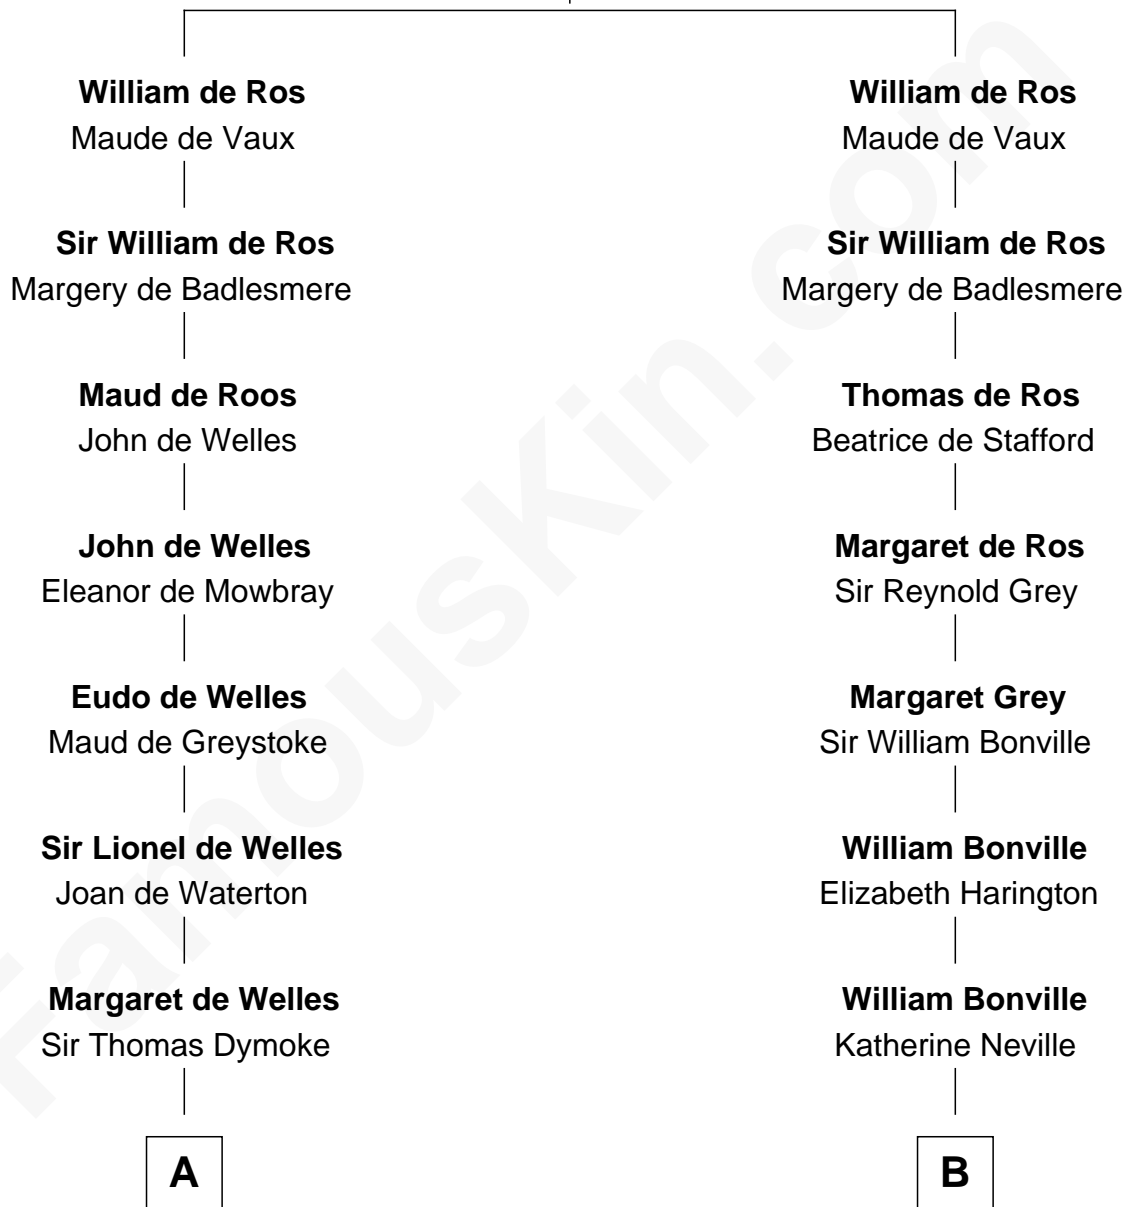

FamousKin.com
Relationship Chart of
George Washington
1st U.S. President

15th cousin 5 times removed of
John Kerry
68th U.S. Secretary of State

Sir Robert de Ros
 Isabel de Aubeney

C

Robert Charles Winthrop

Elizabeth Mason

Margaret Tyndal Winthrop

James Grant Forbes

Rosemary Isabel Forbes

Richard John Kerry

John Kerry

68th U.S. Secretary of State

FamousKin.com