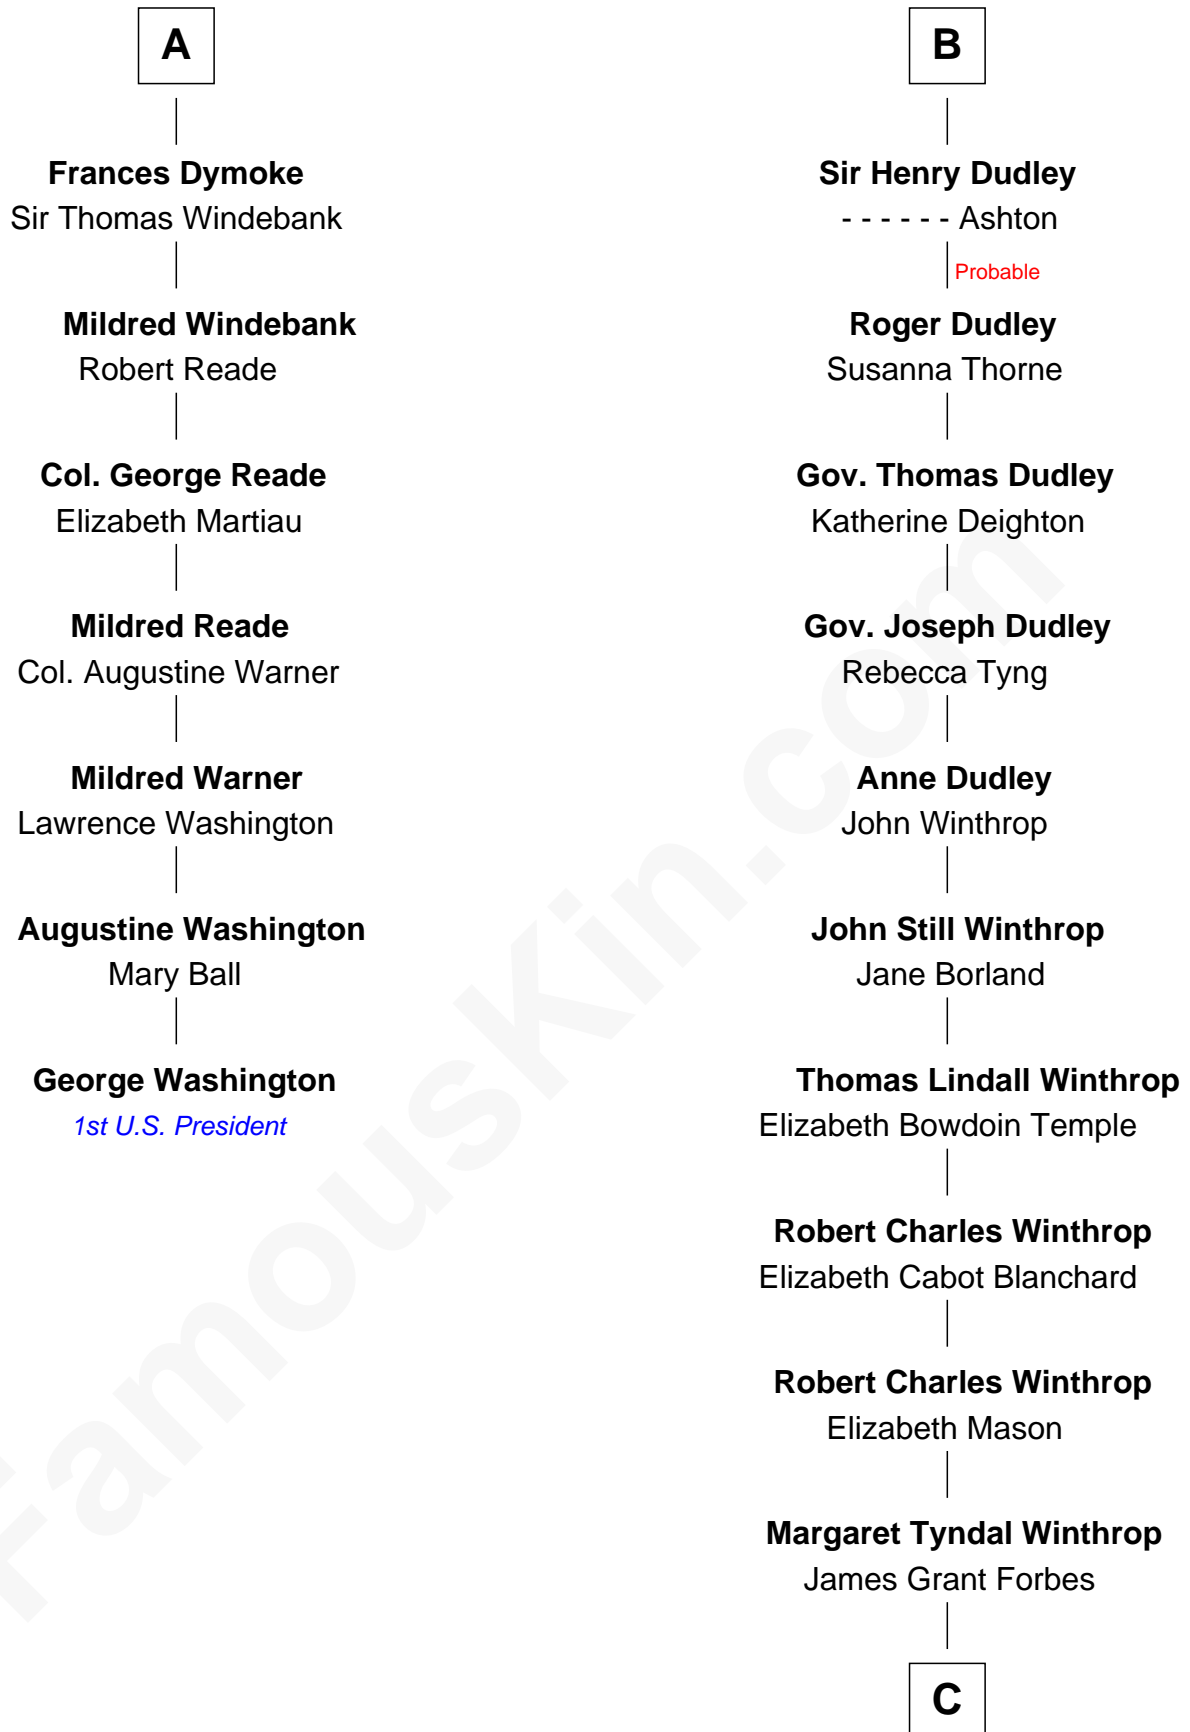

FamousKin.com
Relationship Chart of
George Washington
1st U.S. President

13th cousin 5 times removed of
John Kerry
68th U.S. Secretary of State

C

—
Rosemary Isabel Forbes

Richard John Kerry

—
John Kerry

68th U.S. Secretary of State

FamousKin.com