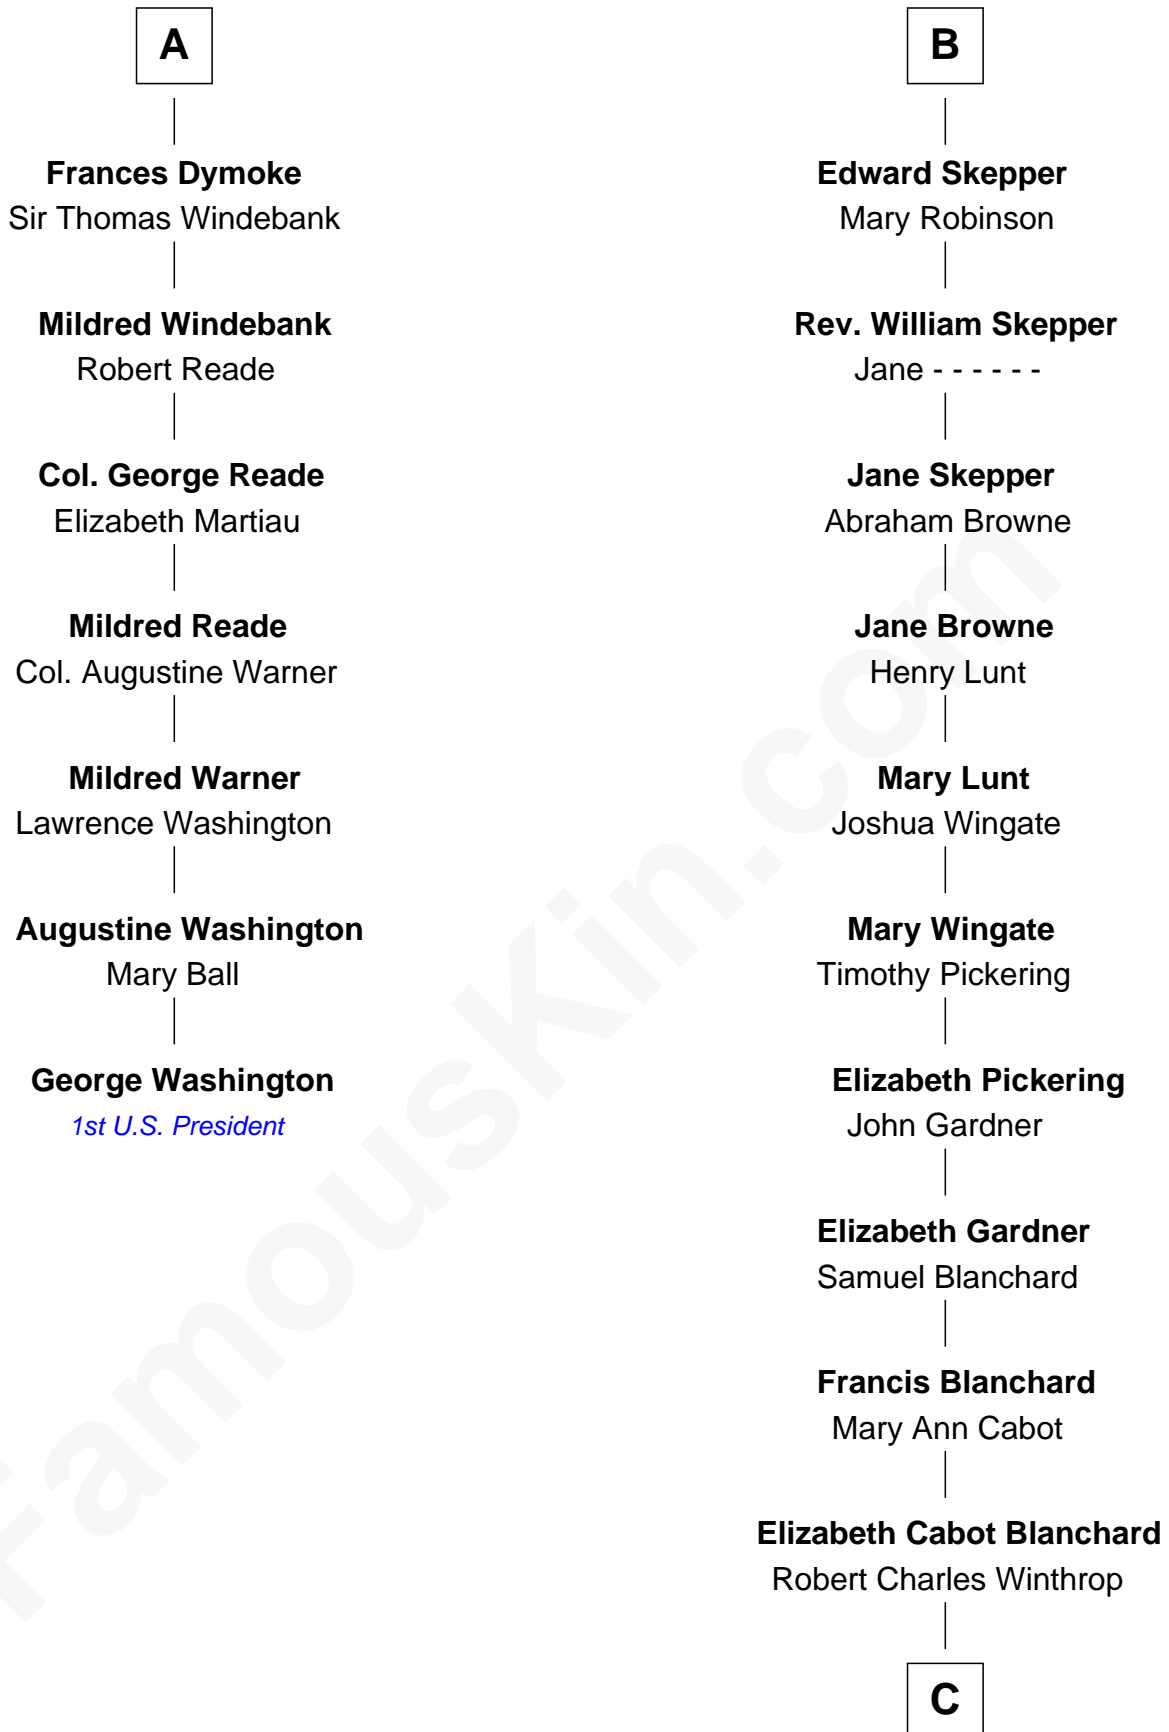

FamousKin.com
Relationship Chart of
George Washington
1st U.S. President

13th cousin 7 times removed of
John Kerry
68th U.S. Secretary of State

C

Robert Charles Winthrop

Elizabeth Mason

Margaret Tyndal Winthrop

James Grant Forbes

Rosemary Isabel Forbes

Richard John Kerry

John Kerry

68th U.S. Secretary of State

FamousKin.com