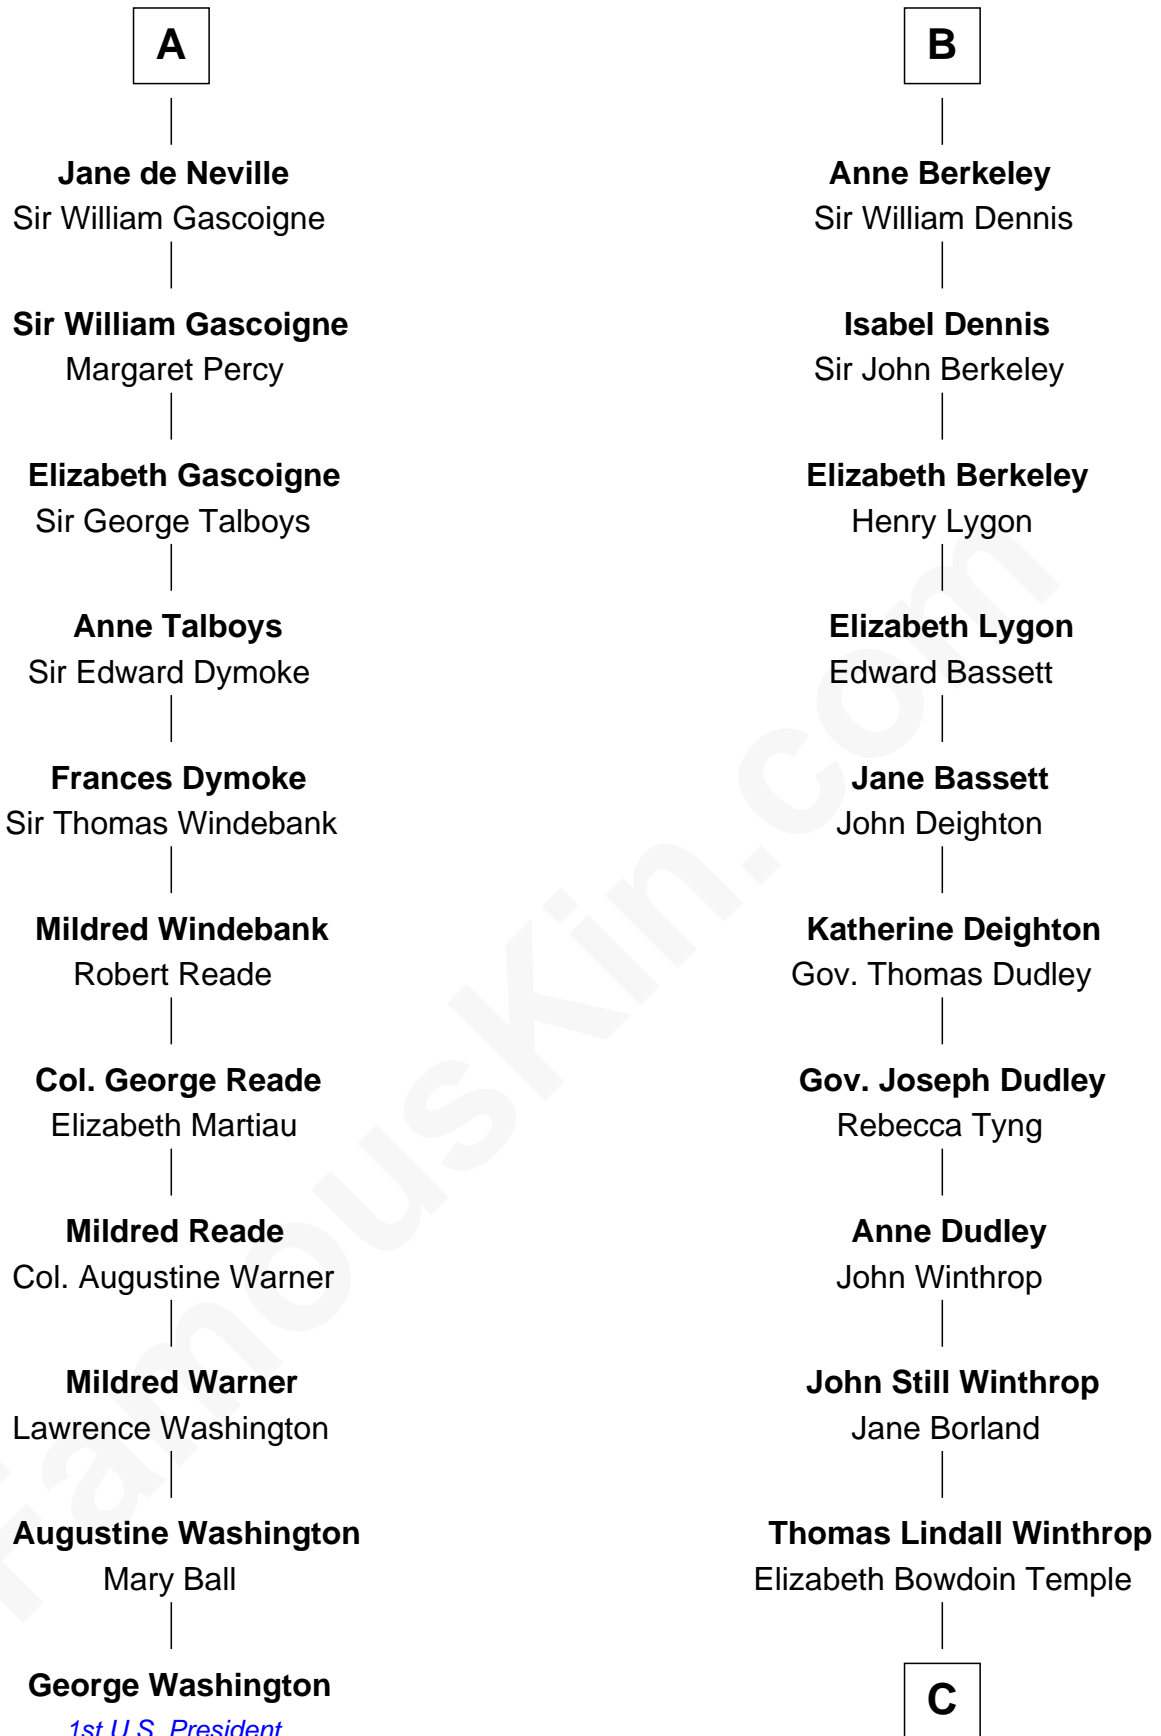

**FamousKin.com**  
**Relationship Chart of**  
**George Washington**  
*1st U.S. President*

17th cousin 4 times removed of

**John Kerry**  
*68th U.S. Secretary of State*

**Sir Humphrey de Bohun**  
 Eleanor de Braiose

C

**Robert Charles Winthrop**  
Elizabeth Cabot Blanchard

**Robert Charles Winthrop**  
Elizabeth Mason

**Margaret Tyndal Winthrop**  
James Grant Forbes

**Rosemary Isabel Forbes**  
Richard John Kerry

**John Kerry**

*68th U.S. Secretary of State*

FamousKin.com