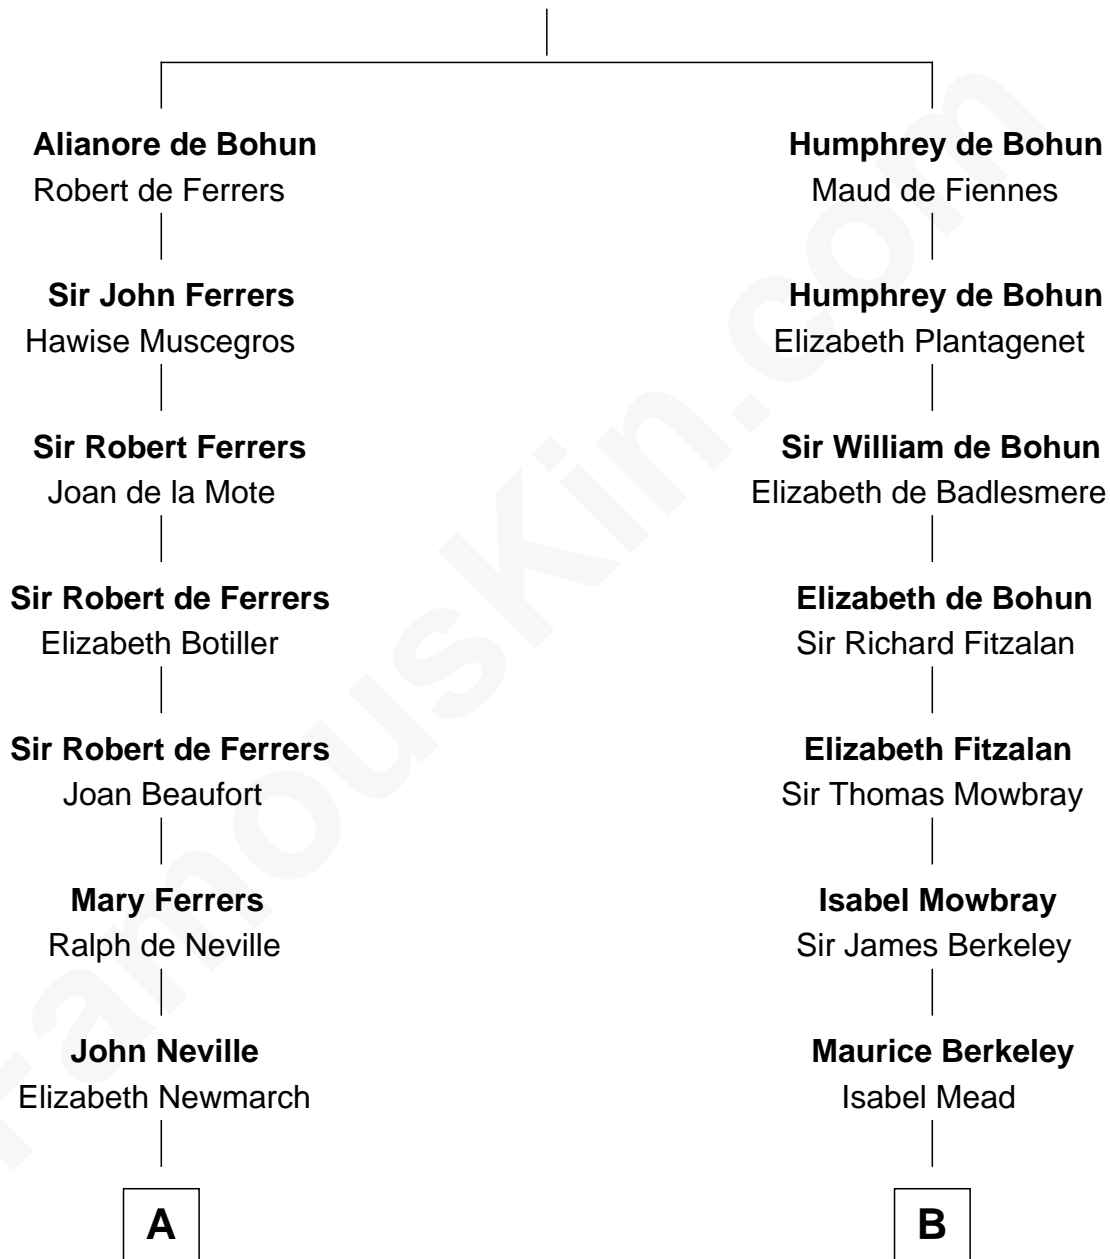

**FamousKin.com**  
**Relationship Chart of**  
**George Washington**  
*1st U.S. President*

17th cousin 4 times removed of

**John Kerry**  
*68th U.S. Secretary of State*

**Sir Humphrey de Bohun**  
 Eleanor de Braiose

C

**Robert Charles Winthrop**  
Elizabeth Cabot Blanchard

**Robert Charles Winthrop**  
Elizabeth Mason

**Margaret Tyndal Winthrop**  
James Grant Forbes

**Rosemary Isabel Forbes**  
Richard John Kerry

**John Kerry**

*68th U.S. Secretary of State*

FamousKin.com