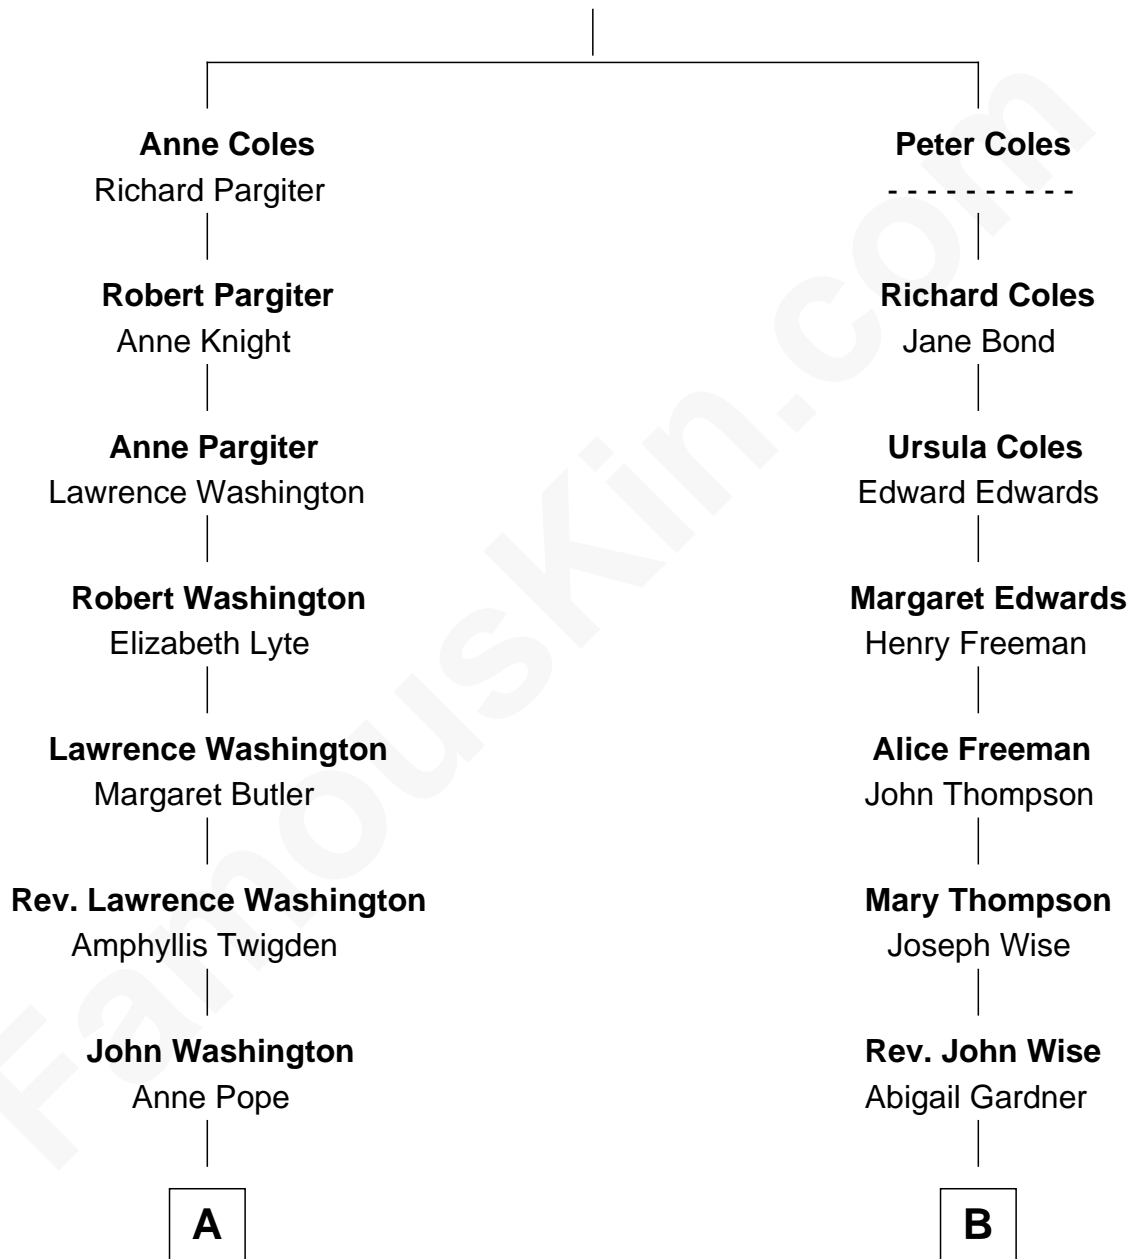

## Relationship Chart of

### George Washington

1st U.S. President

9th cousin 5 times removed of

**Grace Slick**

Singer, Songwriter - Jefferson Airplane

**Richard Coles**

-----

**A**

**Lawrence Washington**

Mildred Warner

**Augustine Washington**

Mary Ball

**George Washington**

*1st U.S. President*

**B**

**Lucy Wise**

Mary Charlotte Hawkins

**Grace Josephine Dow**

Arthur Wilford Wing

**Ivan Wilford Wing**

Virginia Barnett

**Grace Slick**

*Singer, Songwriter - Jefferson Airplane*