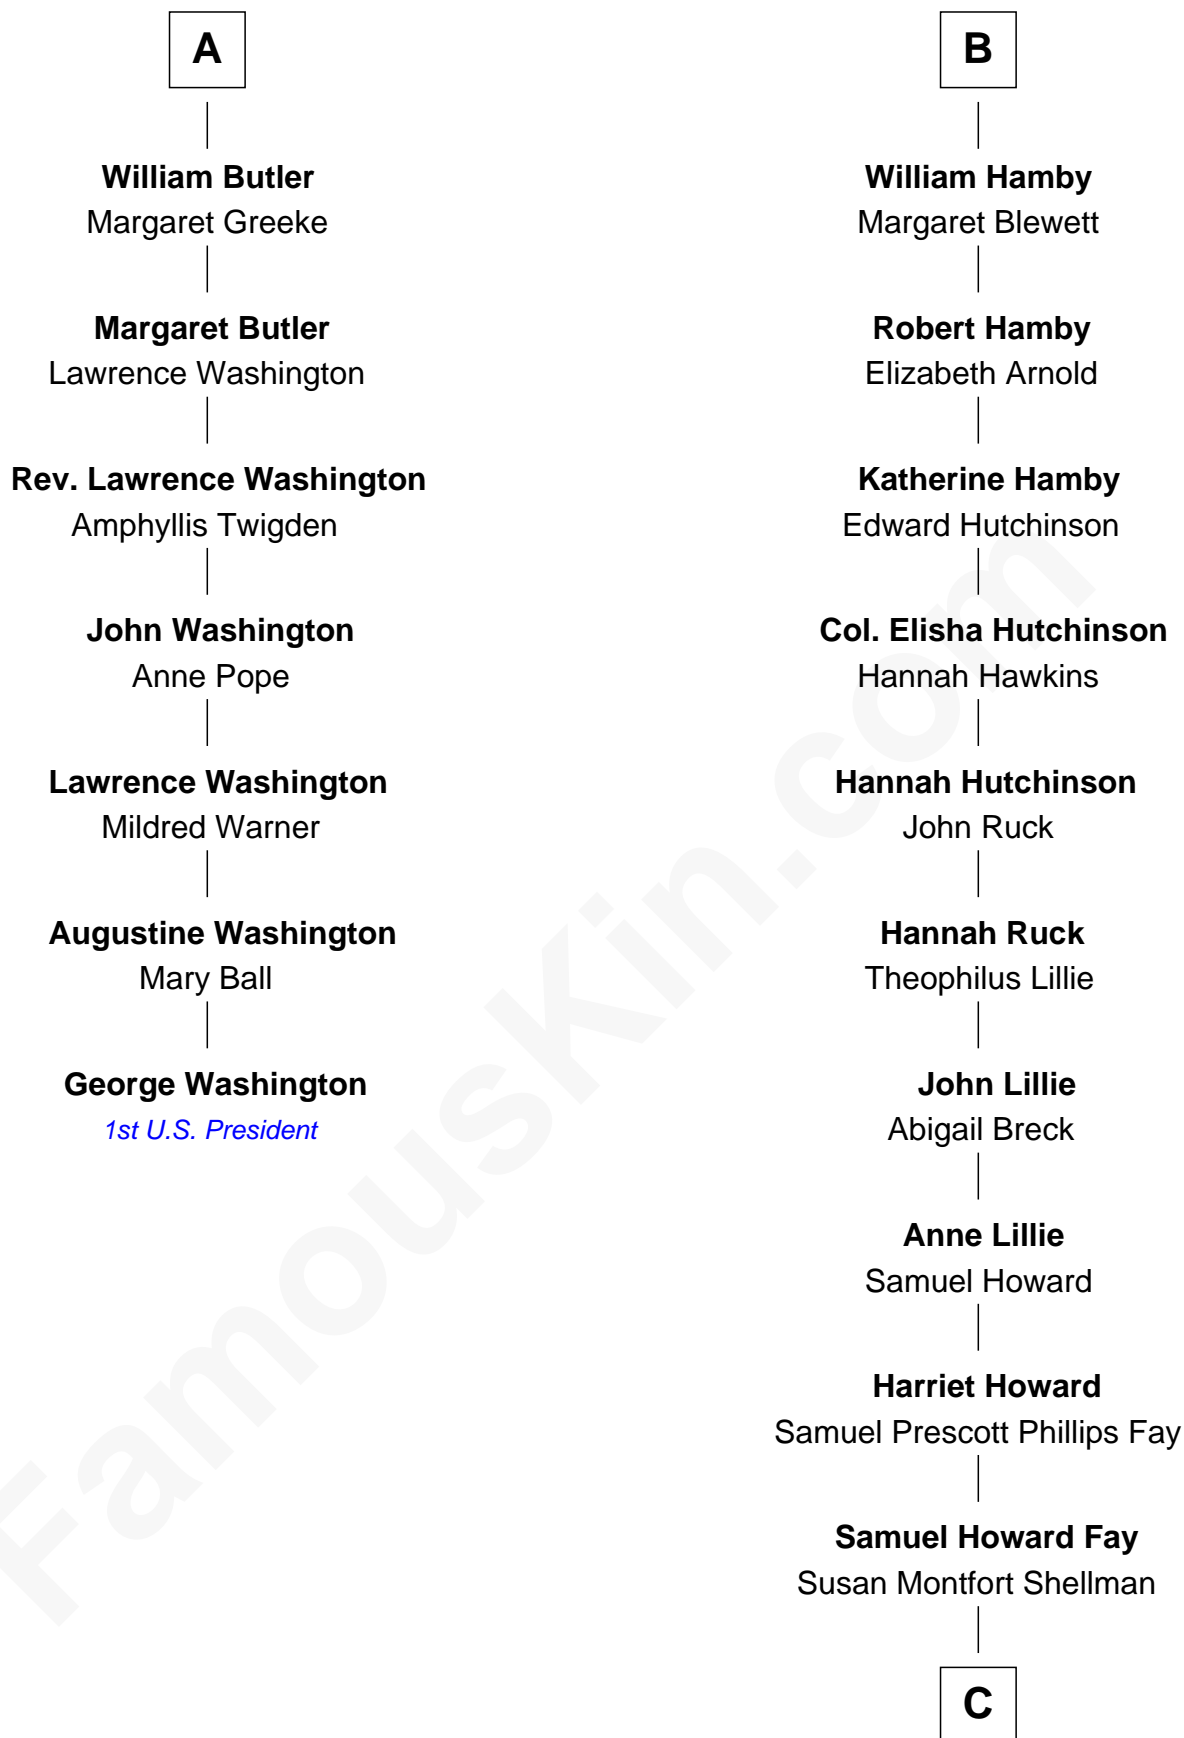

FamousKin.com
Relationship Chart of
George Washington
1st U.S. President

13th cousin 8 times removed of
Jeb Bush
43rd Governor of Florida

Sir Philip le Despencer
 Joan de Cobham

C

Harriet Eleanor Fay
Rev. James Smith Bush

Samuel Prescott Bush
Flora Sheldon

Prescott Sheldon Bush
Dorothy Wear Walker

George Herbert Walker Bush
Barbara Pierce

Jeb Bush
43rd Governor of Florida

FamousKin.com