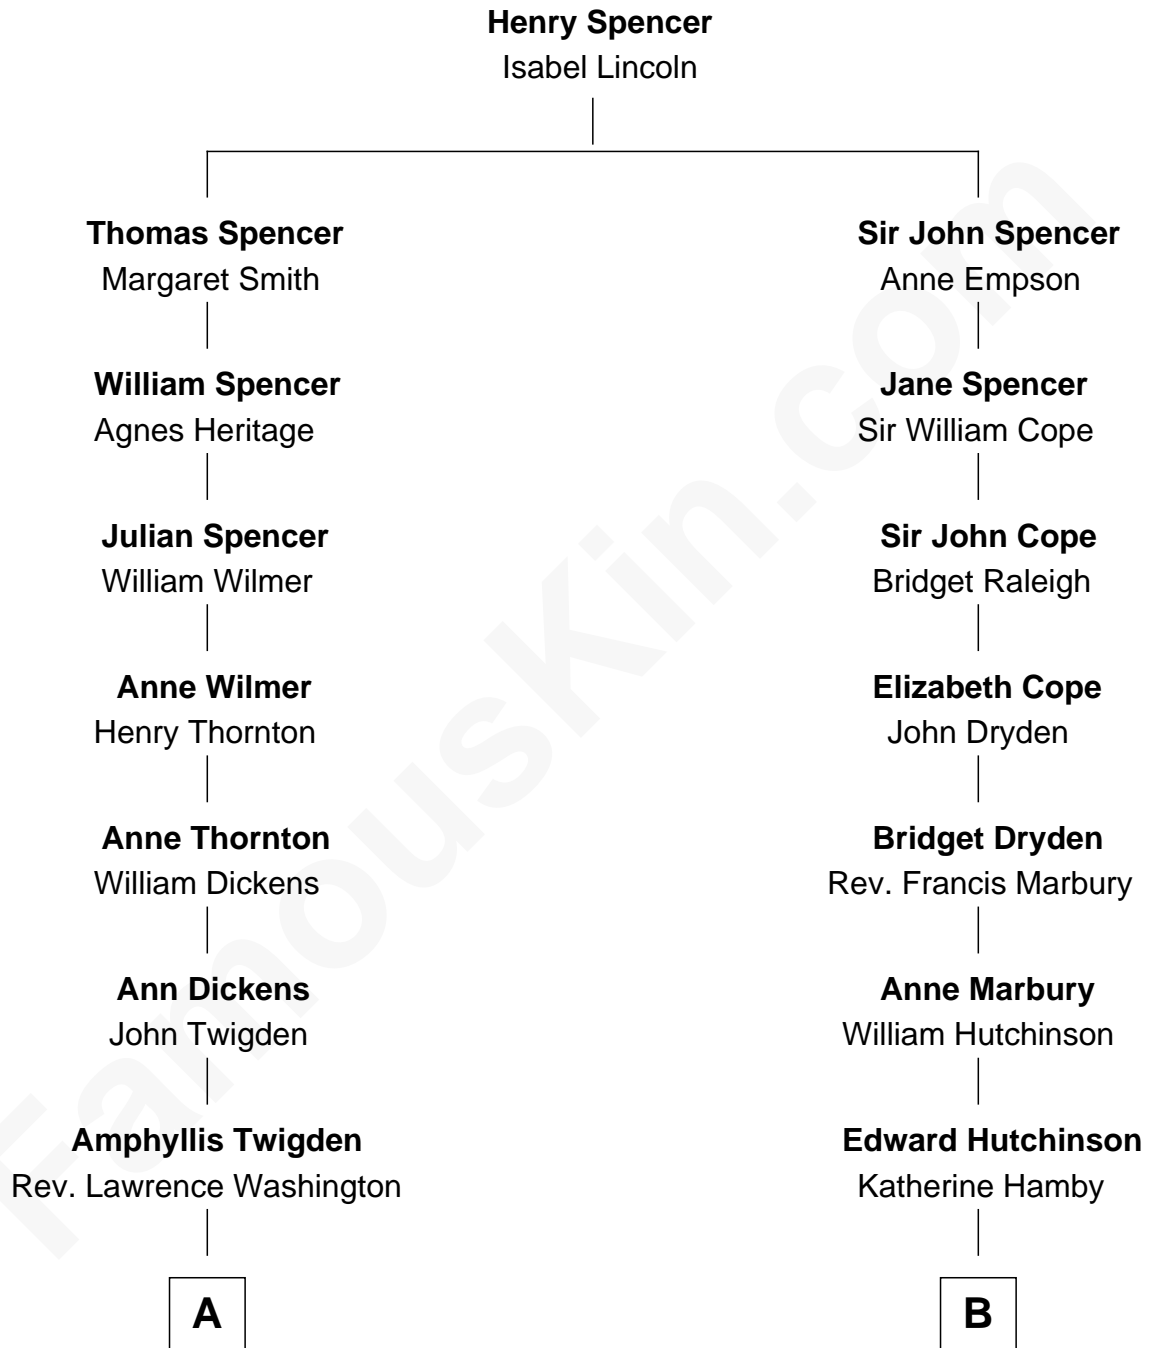

FamousKin.com
Relationship Chart of
George Washington
1st U.S. President

10th cousin 8 times removed of
Jeb Bush
43rd Governor of Florida

FamousKin.com