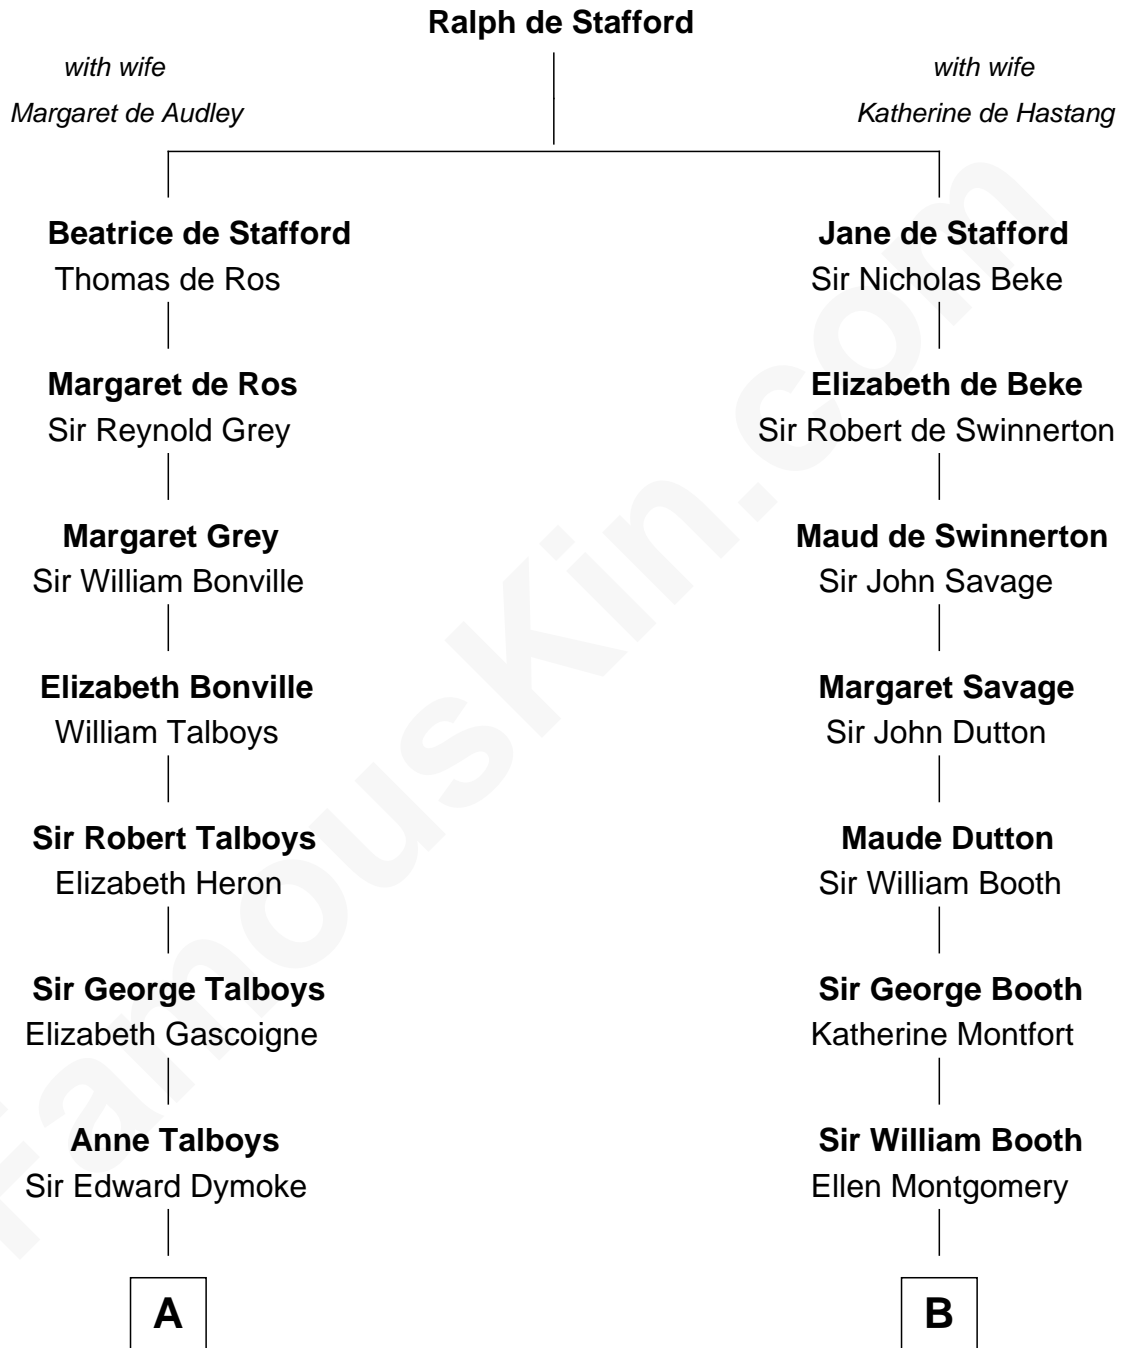

FamousKin.com
Relationship Chart of
George Washington
1st U.S. President

13th cousin 8 times removed of
Jeb Bush
43rd Governor of Florida

C

Jerome Place Marvin

Martha Ann Stokes

Mabel Marvin

Scott Pierce

Marvin Pierce