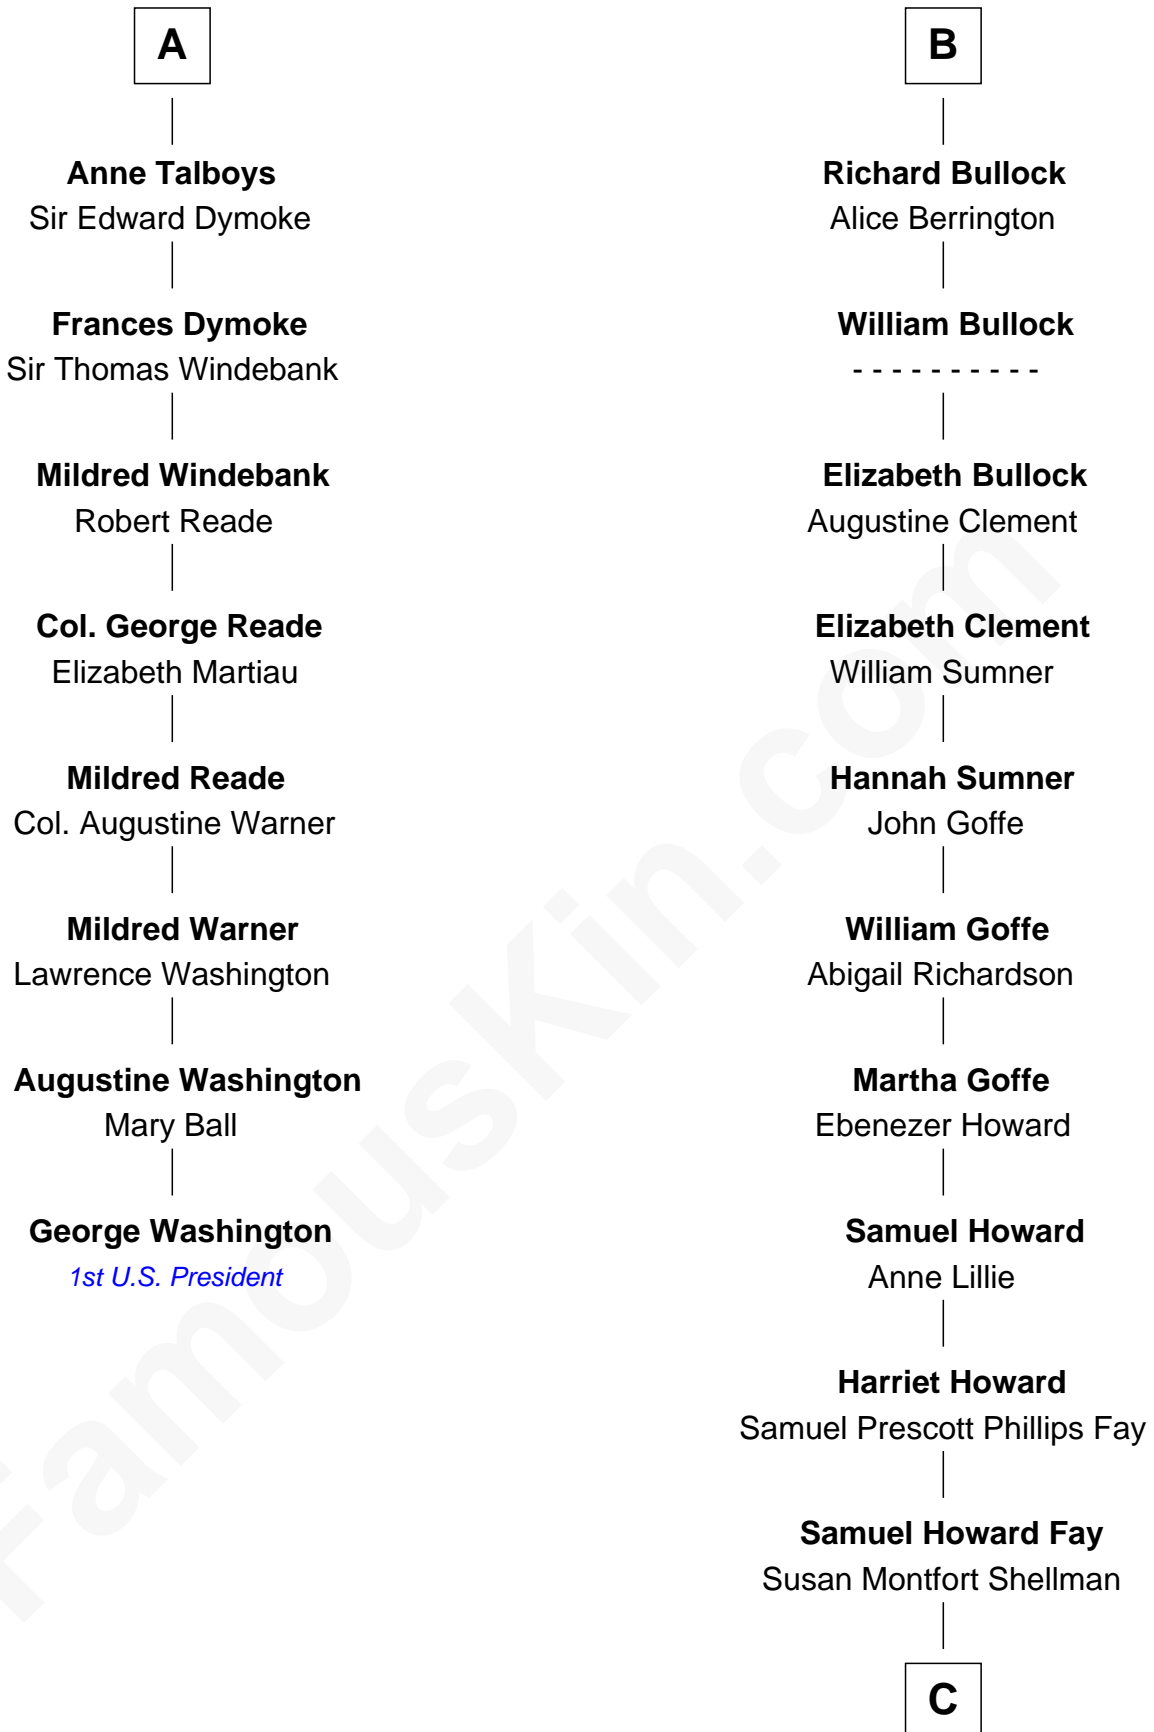

FamousKin.com

Relationship Chart of

George Washington

1st U.S. President

14th cousin 7 times removed of

Jeb Bush
43rd Governor of Florida

C

Harriet Eleanor Fay
Rev. James Smith Bush

Samuel Prescott Bush
Flora Sheldon

Prescott Sheldon Bush
Dorothy Wear Walker

George Herbert Walker Bush
Barbara Pierce

Jeb Bush
43rd Governor of Florida

FamousKin.com