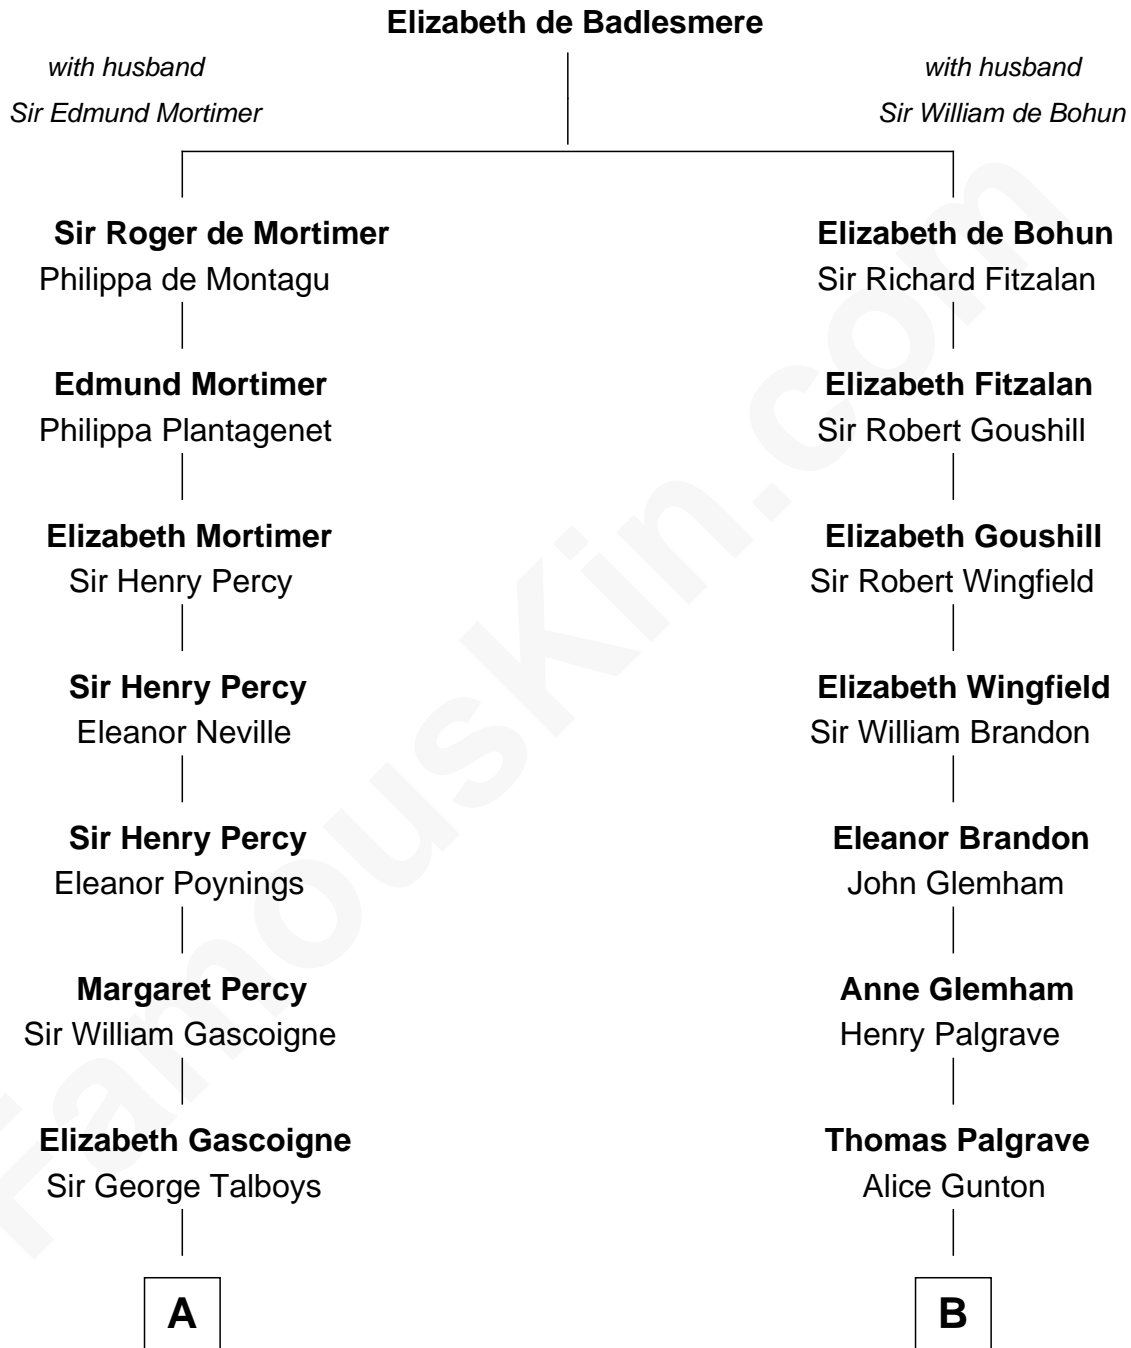

FamousKin.com
Relationship Chart of
George Washington
1st U.S. President

14th cousin 7 times removed of
Jeb Bush
43rd Governor of Florida

C

Harriet Eleanor Fay
Rev. James Smith Bush

Samuel Prescott Bush
Flora Sheldon

Prescott Sheldon Bush
Dorothy Wear Walker

George Herbert Walker Bush
Barbara Pierce

Jeb Bush
43rd Governor of Florida

FamousKin.com