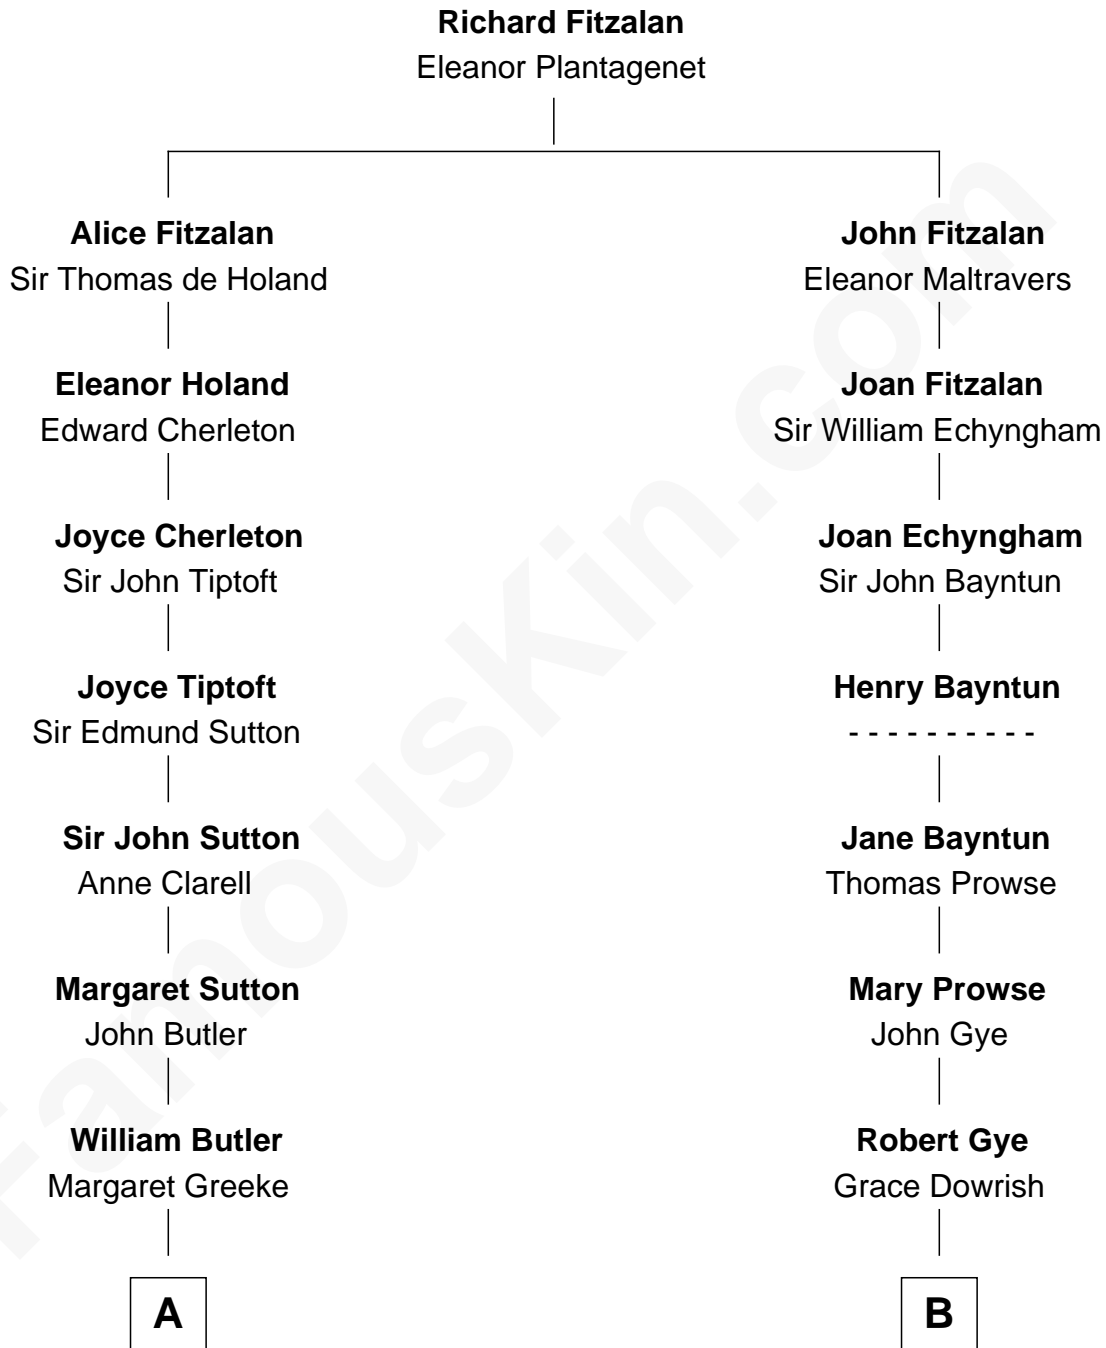

FamousKin.com
Relationship Chart of
George Washington
1st U.S. President

12th cousin 7 times removed of
Jeb Bush
43rd Governor of Florida

C

Marvin Pierce
Pauline Robinson

Barbara Pierce
George Herbert Walker Bush