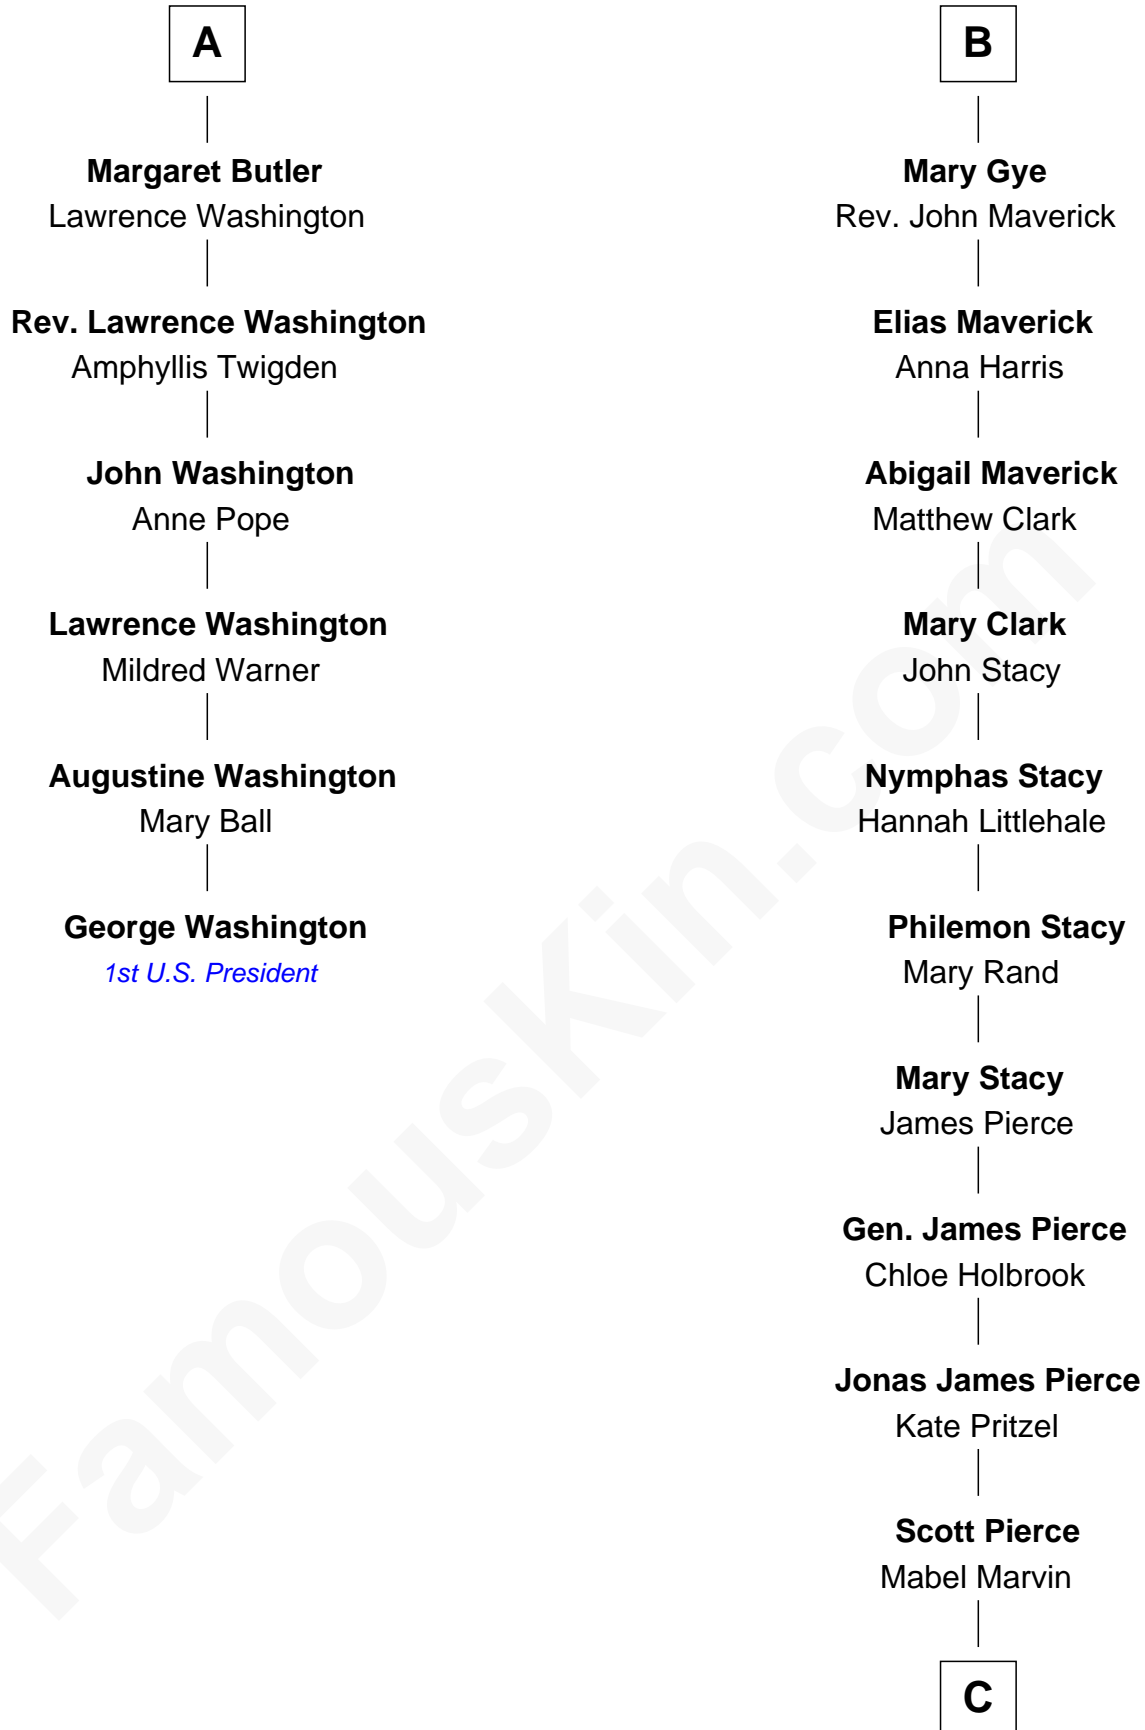

FamousKin.com
Relationship Chart of
George Washington
1st U.S. President

12th cousin 7 times removed of
Jeb Bush
43rd Governor of Florida

C

Marvin Pierce
Pauline Robinson

Barbara Pierce
George Herbert Walker Bush