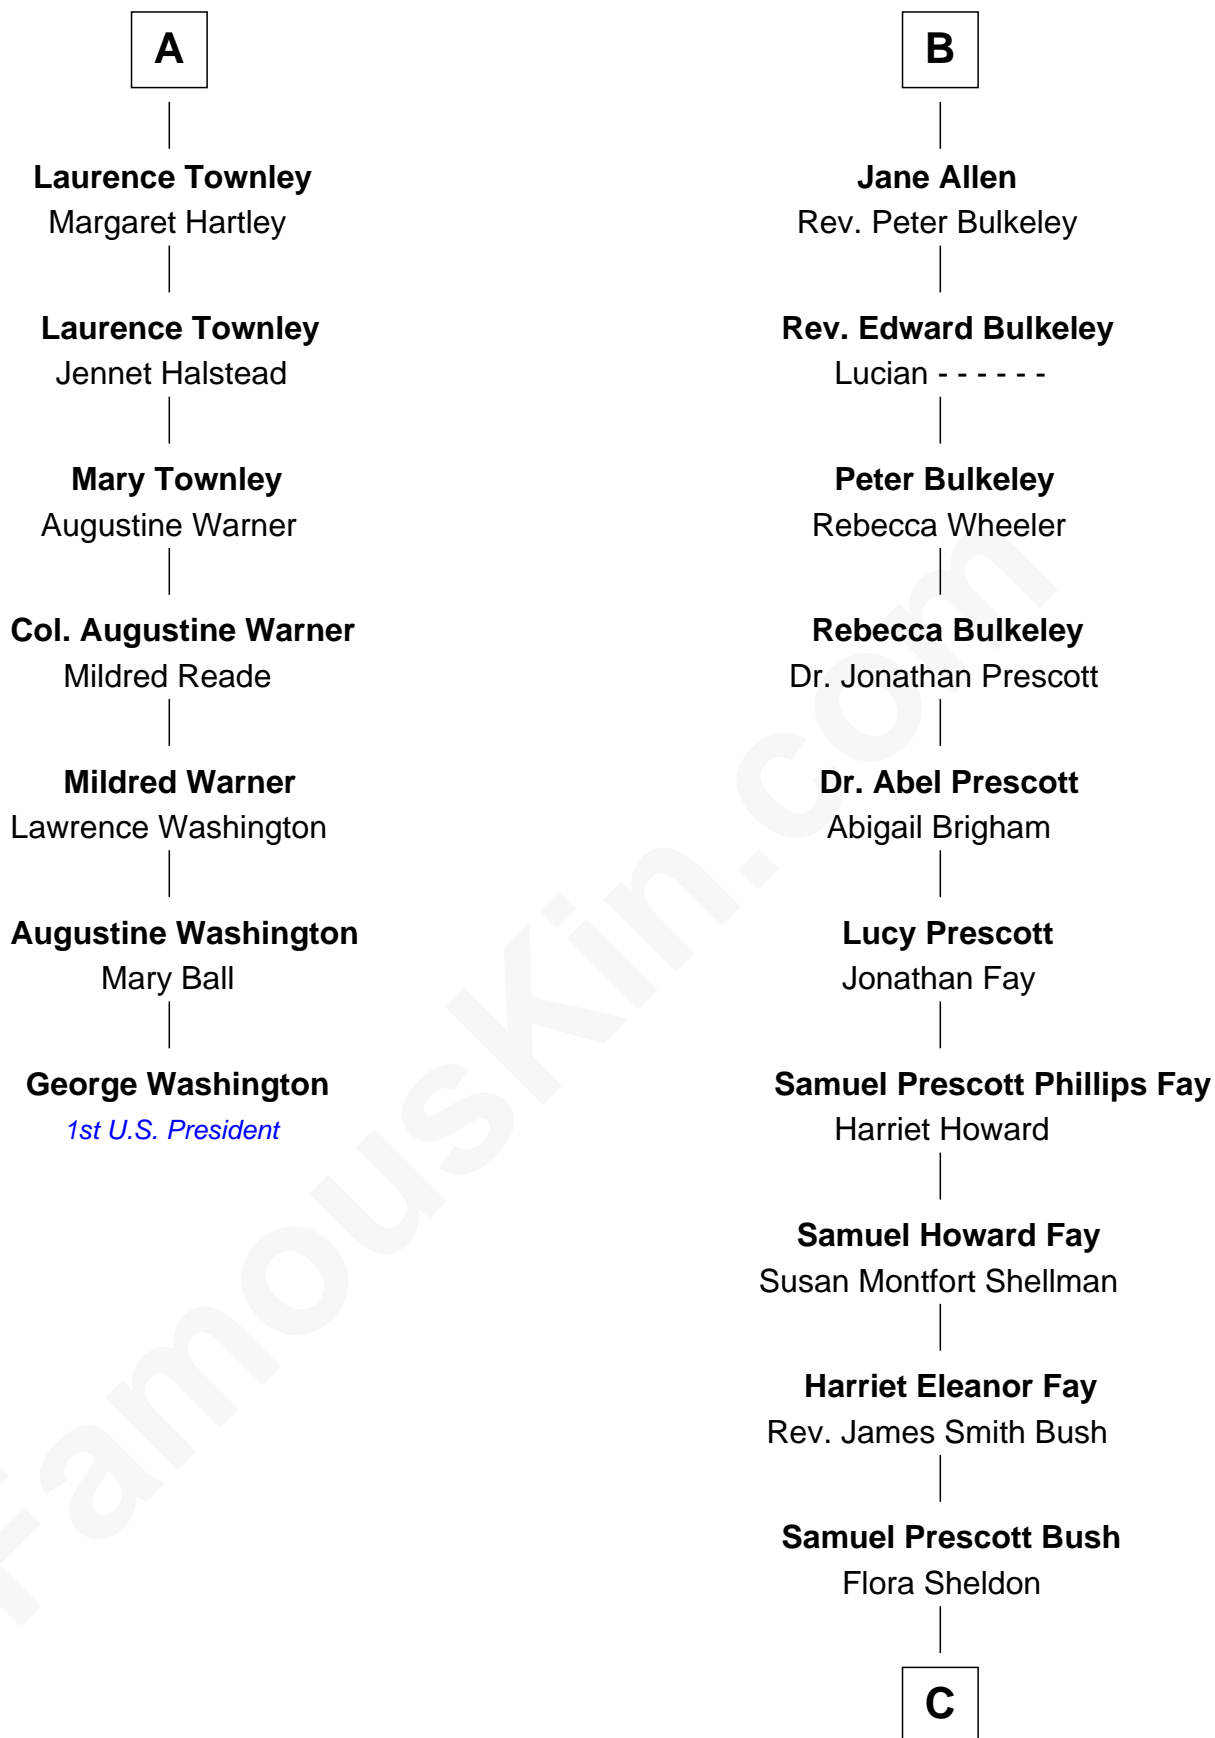

FamousKin.com
Relationship Chart of
George Washington
1st U.S. President

13th cousin 6 times removed of
Jeb Bush
43rd Governor of Florida

C

Prescott Sheldon Bush

Dorothy Wear Walker

George Herbert Walker Bush

Barbara Pierce

Jeb Bush

43rd Governor of Florida

FamousKin.com