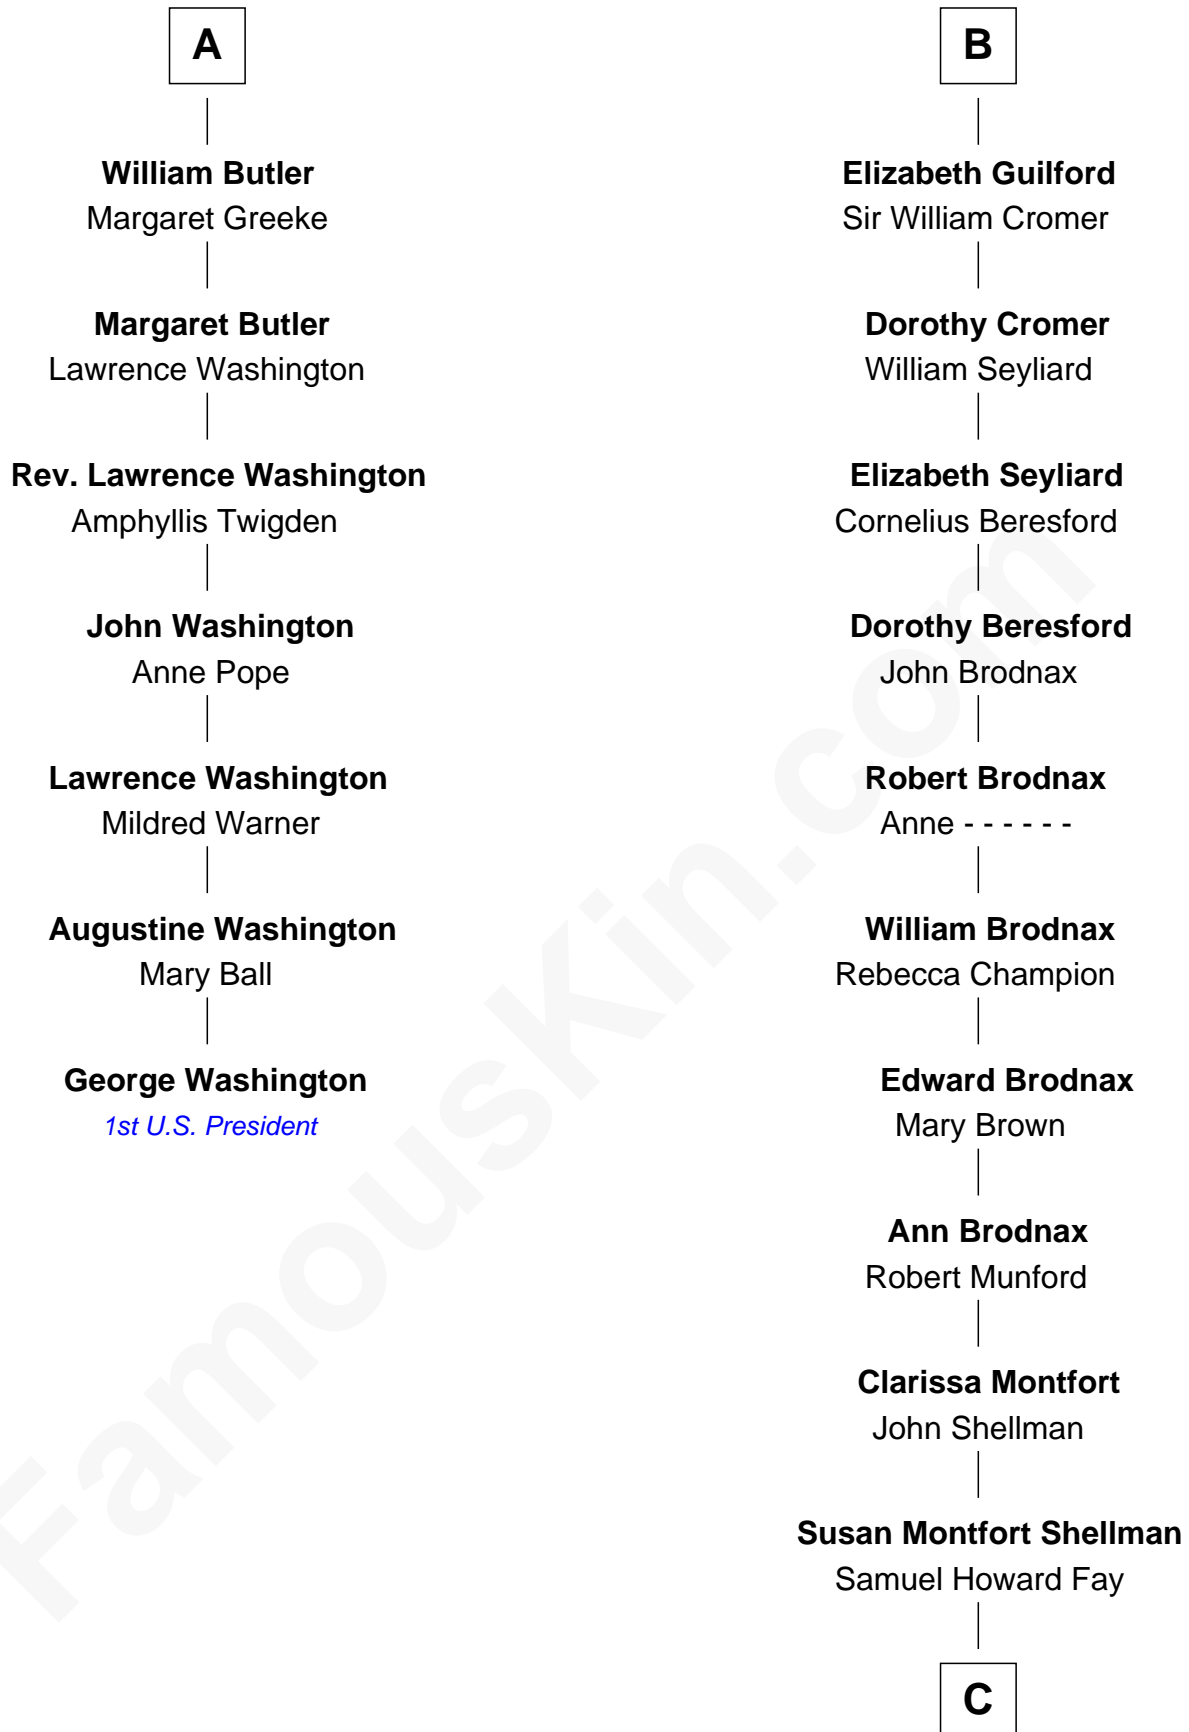

**FamousKin.com**  
**Relationship Chart of**  
**George Washington**  
*1st U.S. President*

**13th cousin 8 times removed of**  
**Jeb Bush**  
*43rd Governor of Florida*

**Sir Robert de Holland**  
 Maude la Zouche

**C**

**Harriet Eleanor Fay**  
Rev. James Smith Bush

**Samuel Prescott Bush**  
Flora Sheldon

**Prescott Sheldon Bush**  
Dorothy Wear Walker

**George Herbert Walker Bush**  
Barbara Pierce

**Jeb Bush**  
*43rd Governor of Florida*