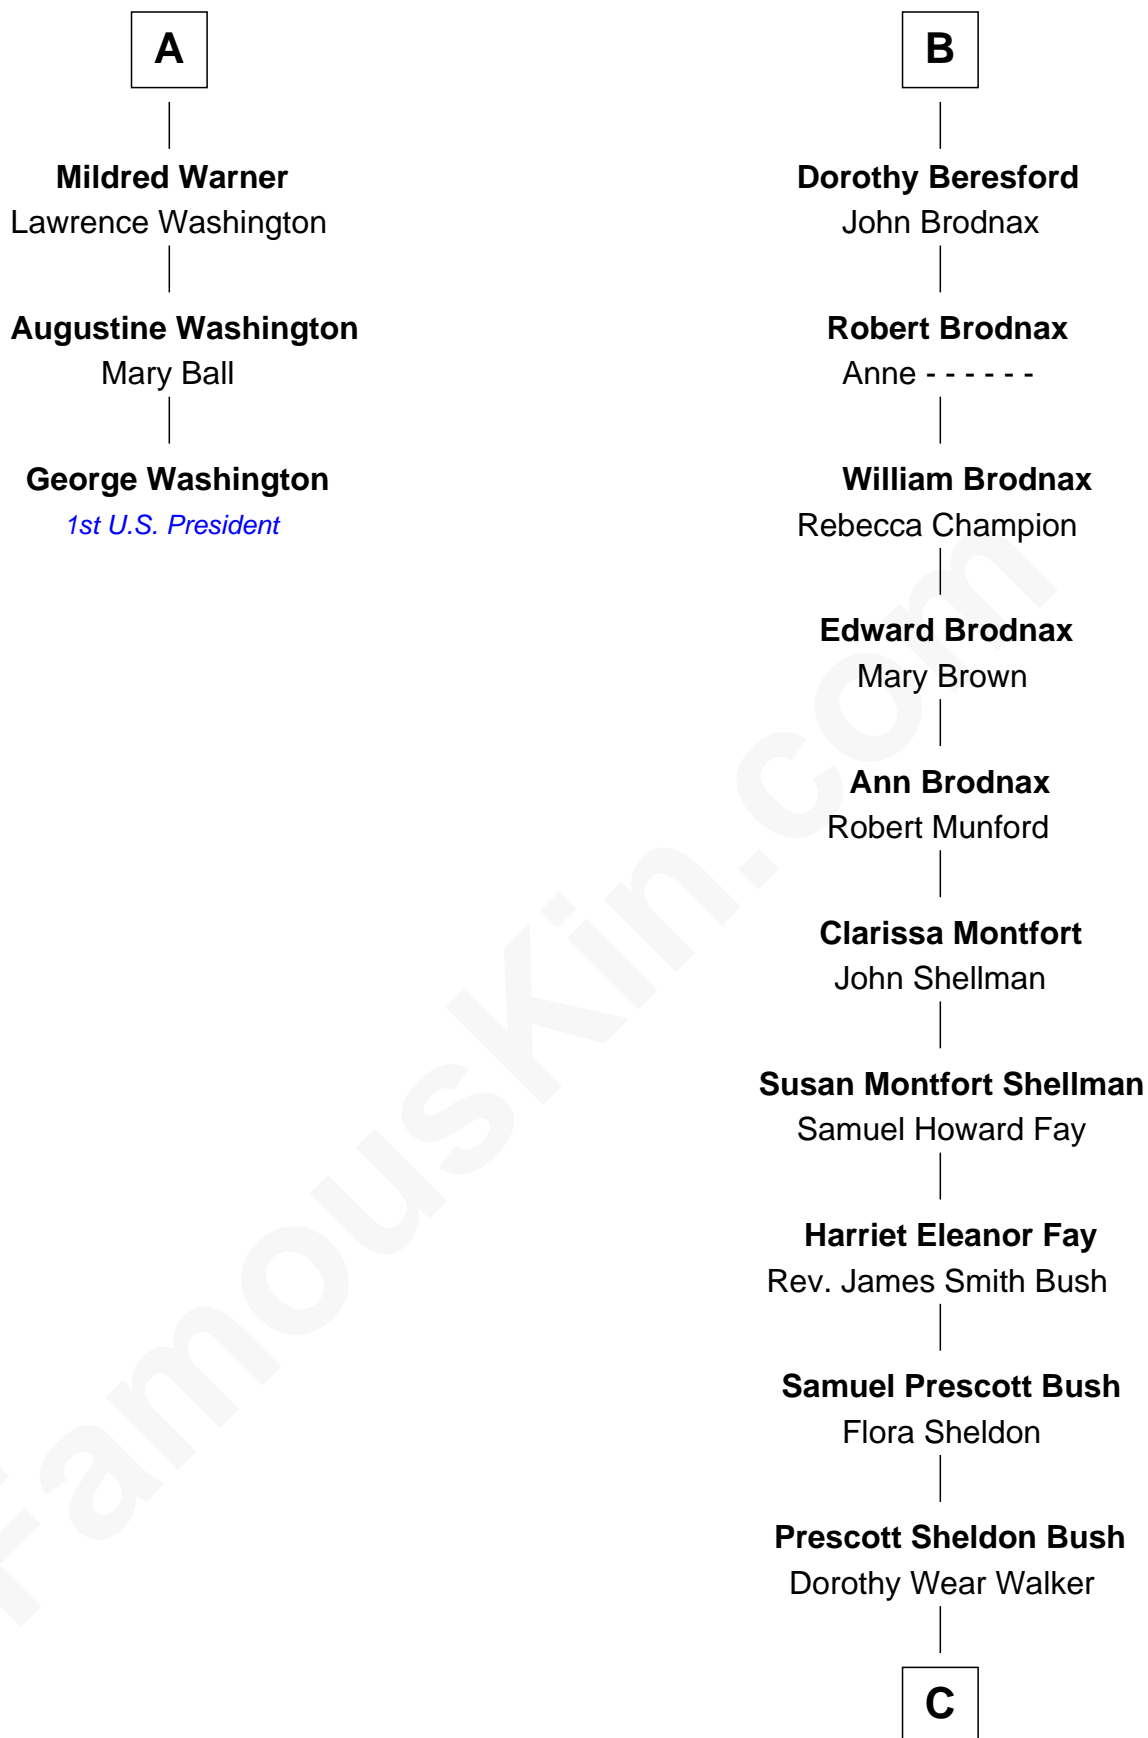

FamousKin.com
Relationship Chart of
George Washington
1st U.S. President

9th cousin 9 times removed of
Jeb Bush
43rd Governor of Florida

Sir Lionel de Welles
 Joan de Waterton

FamousKin.com