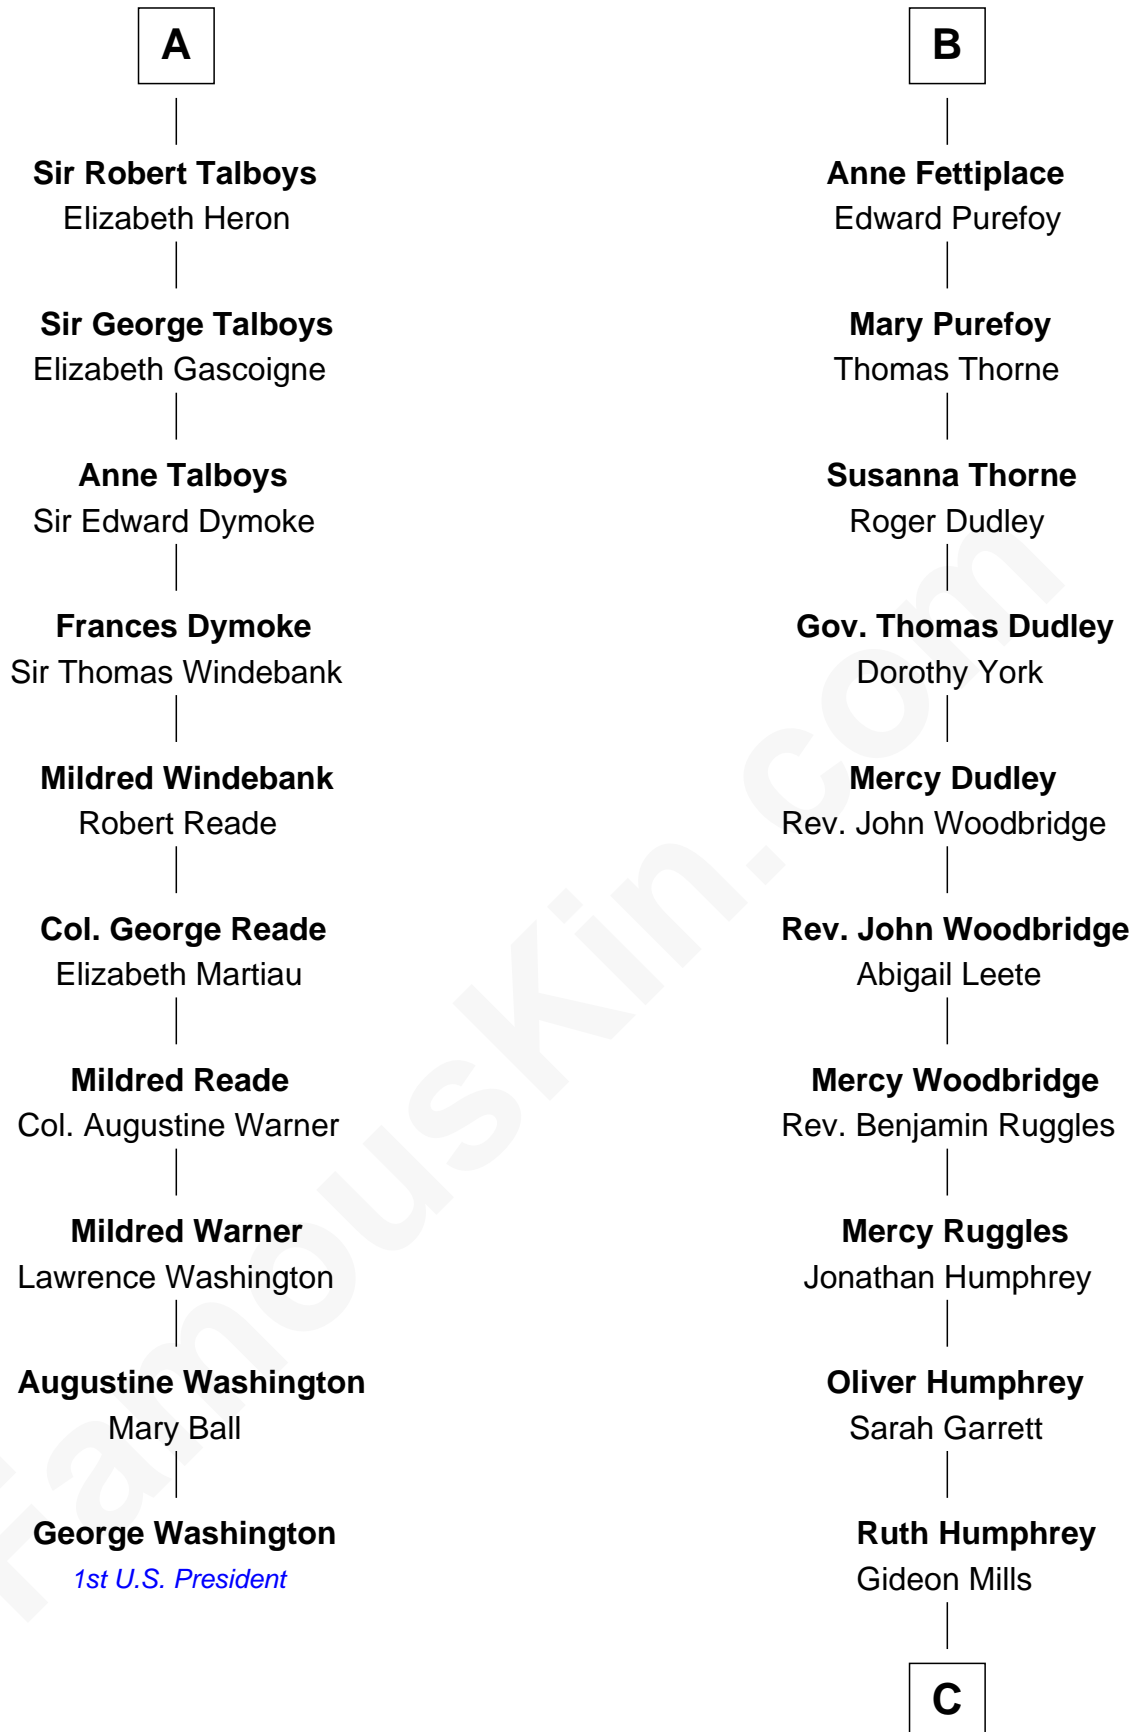

FamousKin.com
Relationship Chart of
George Washington
1st U.S. President

16th cousin 2 times removed of

John Brown
American Abolitionist

William de Odingsells
 Ela FitzWalter

Ida de Odingsells
 Sir Roger de Herdeburgh

Ela Herdeburgh
 Sir William de Boteler

Ankaret le Boteler
 John le Strange

Eleanor le Strange
 Sir Reynold de Grey

Sir Reynold Grey
 Margaret de Ros

Margaret Grey
 Sir William Bonville

Elizabeth Bonville
 William Talboys

A

Margaret de Oddingseles
 Sir John de Grey

Sir John Grey
 Avice Marmion

Maud Grey
 Sir Thomas Harcourt

Sir Thomas Harcourt
 Jane Fraunceys

Sir Richard Harcourt
 Edith St. Clair

Alice Harcourt
 William Bessiles

Elizabeth Bessiles
 Richard Fettiplace

B

C

Ruth Mills
Owen Brown

John Brown
American Abolitionist

FamousKin.com