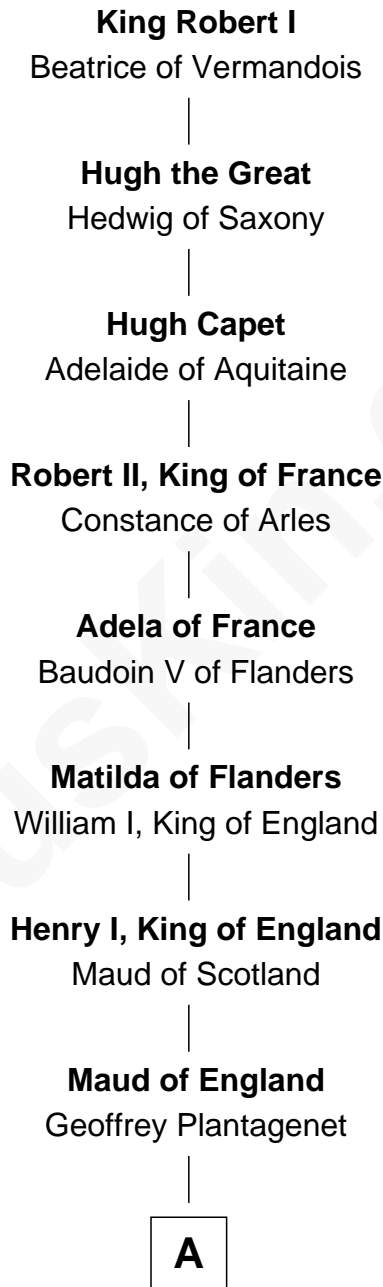

FamousKin.com Relationship Chart of

George Washington

1st U.S. President

24th Great-grandson of

King Robert I

King of France

A

Henry II, King of England

Eleanor of Aquitaine

John, King of England

----- De Warenne

Sir Richard FitzRoy

Rose de Dover

Isabel de Dover

Sir Maurice de Berkeley

Sir Thomas de Berkeley