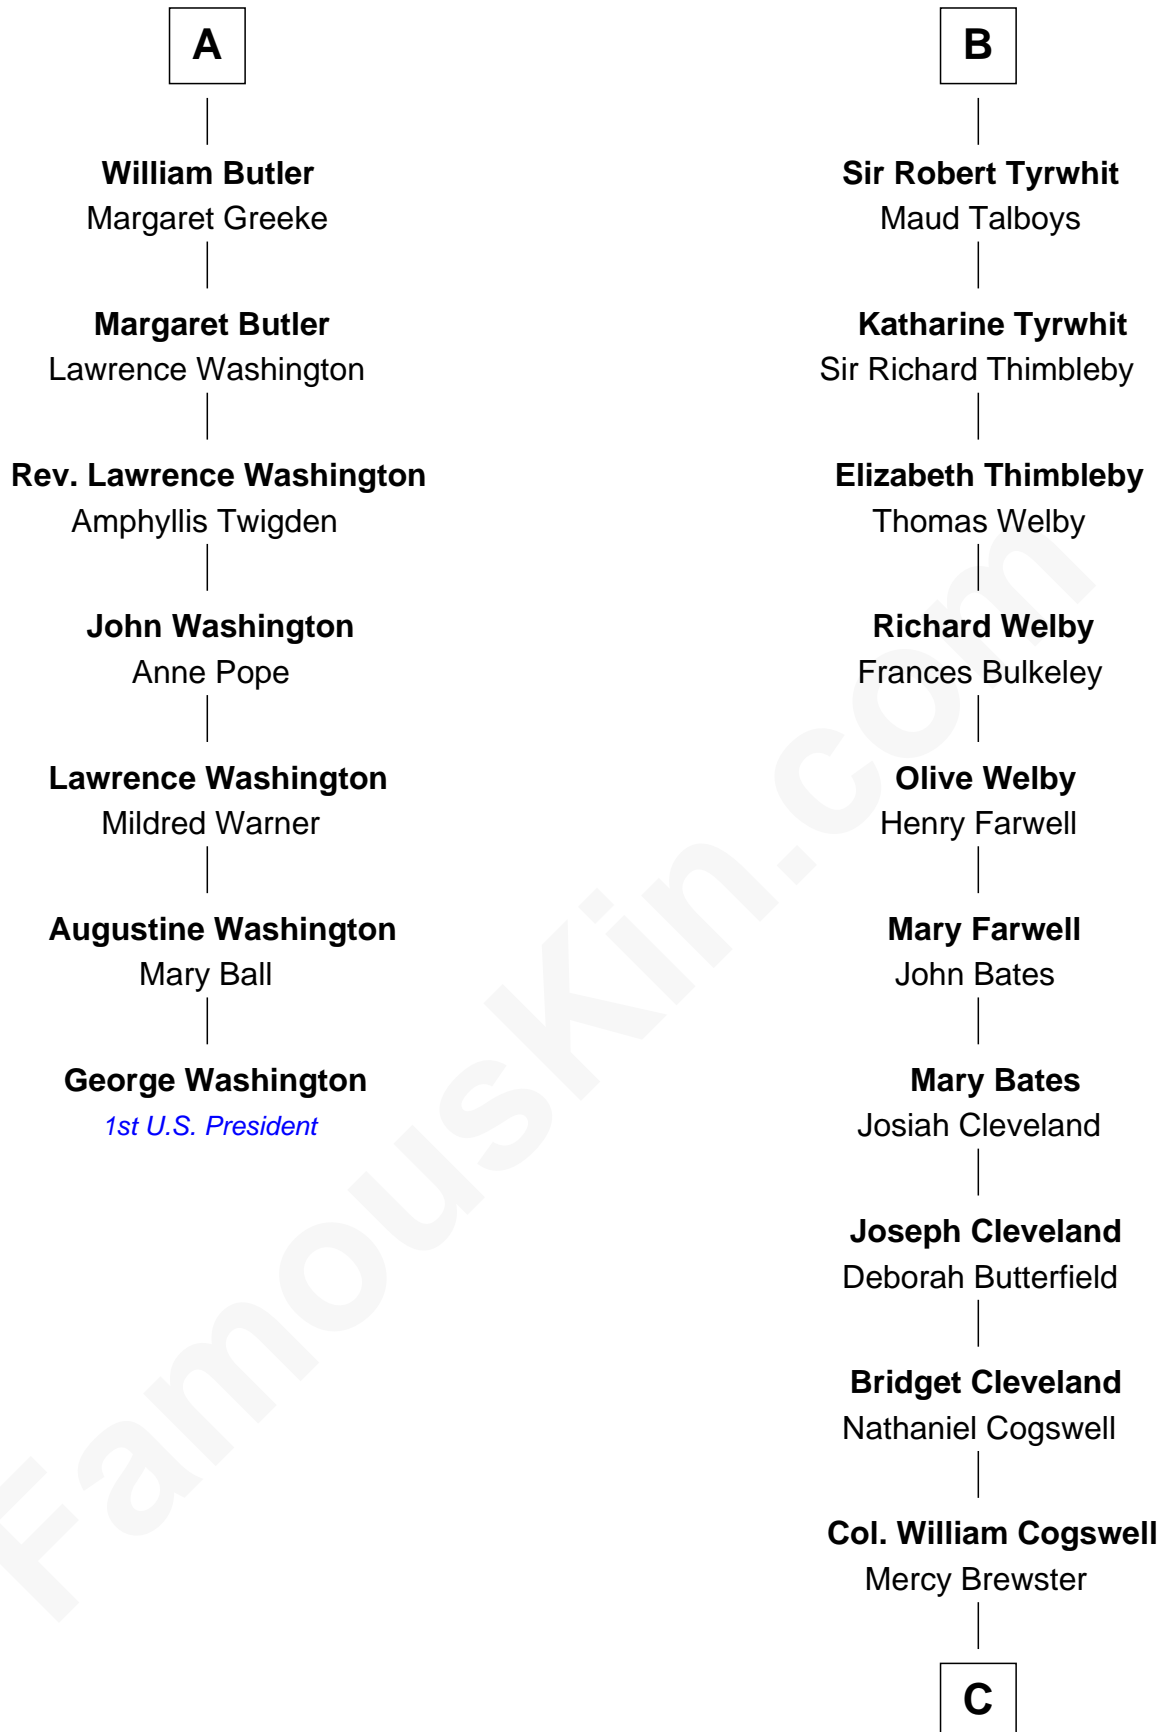

FamousKin.com
Relationship Chart of
George Washington
1st U.S. President

13th cousin 8 times removed of
Thomas Pynchon
American Novelist

Eudo la Zouche
 Milicent de Cantilupe

Eve la Zouche
 Sir Maurice de Berkeley

Thomas de Berkeley
 Katherine de Clyvedon

Sir John Berkeley
 Elizabeth Betteshorne

Elizabeth Berkeley
 Sir John Sutton

Sir Edmund Sutton
 Joyce Tiptoft

Sir John Sutton
 Anne Clarell

Margaret Sutton
 John Butler

A

Sir William la Zouche
 Maud Lovel

Milicent la Zouche
 Sir William Deincourt

Margaret Deincourt
 Sir Robert de Tibetot

Elizabeth de Tibetot
 Sir Philip le Despencer

Margery Despencer
 Sir Roger Wentworth

Agnes Wentworth
 Sir Robert Constable

Anne Constable
 William Tyrwhit

B

C

Dr. William Henry Cogswell

Lucretia Anne Payne

Annie Payne Cogswell

William Lyon Pynchon

William Henry Chichele Pynchon