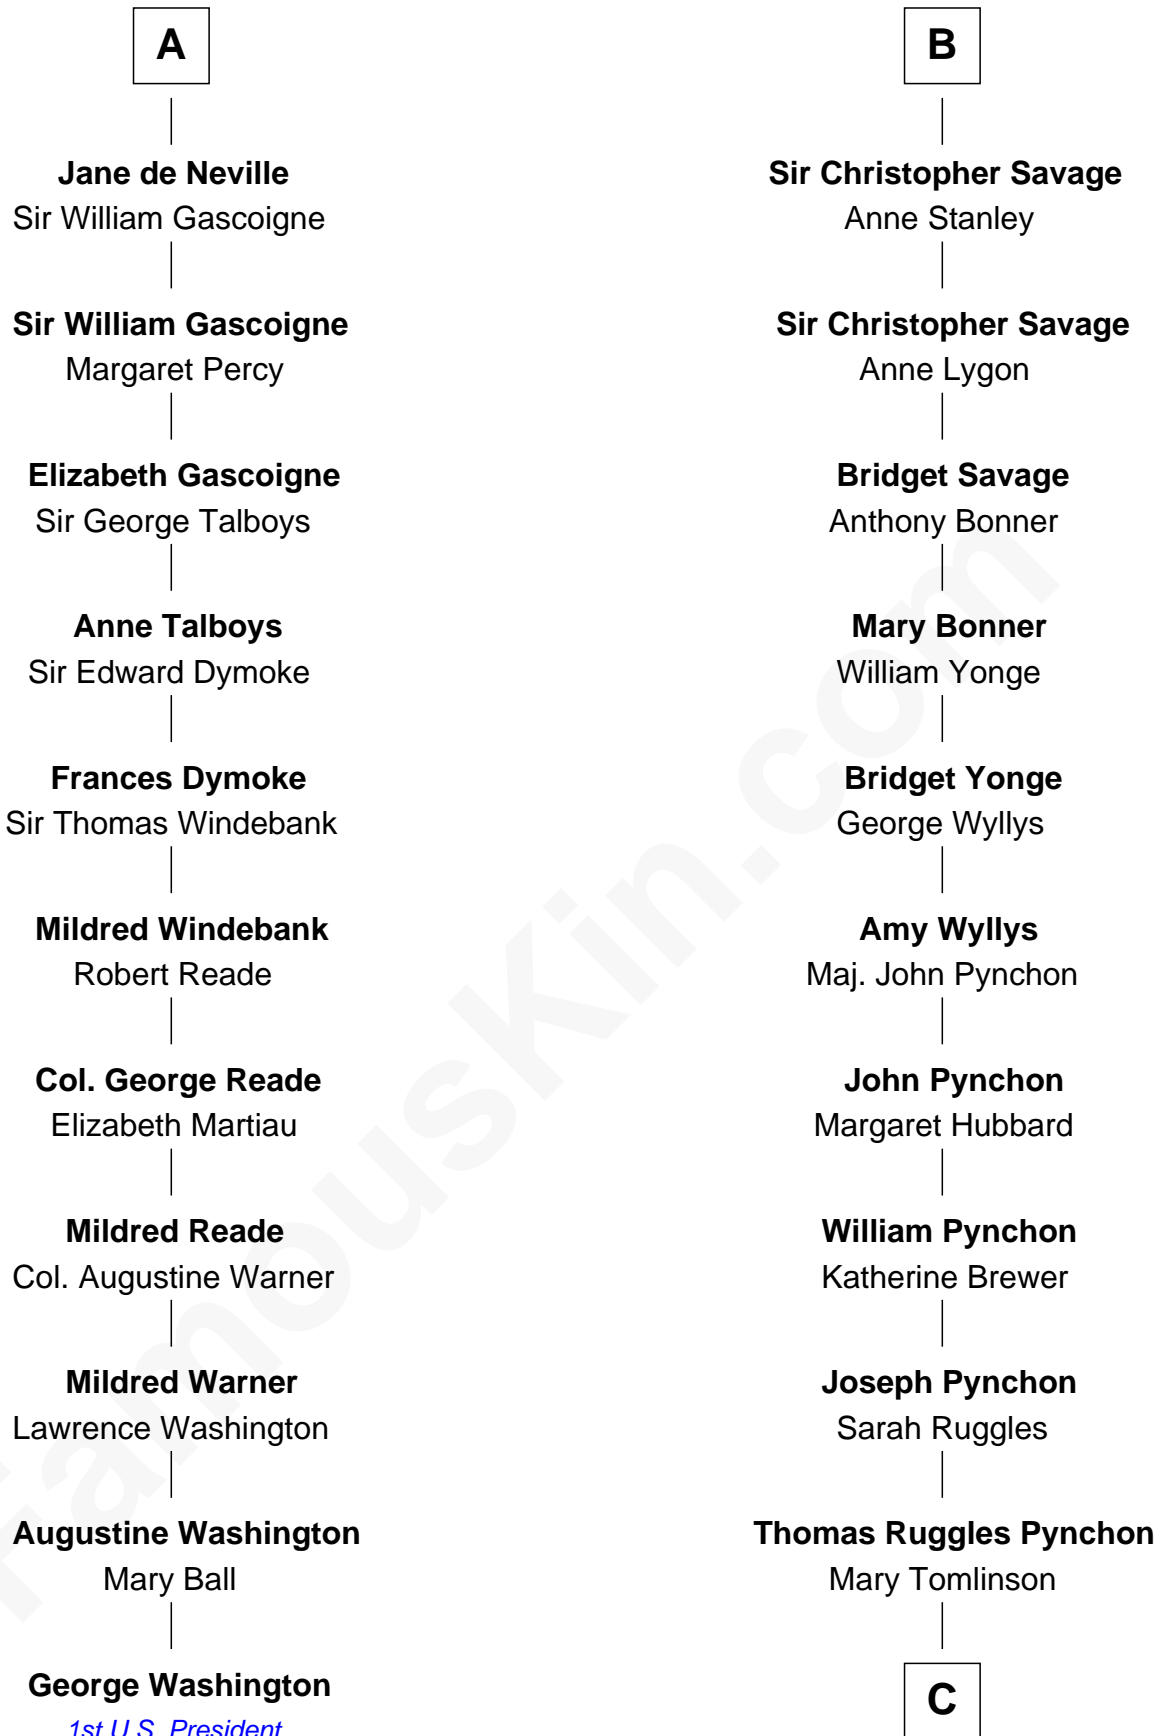

**FamousKin.com**  
**Relationship Chart of**  
**George Washington**  
*1st U.S. President*

**17th cousin 4 times removed of**  
**Thomas Pynchon**  
*American Novelist*

**Sir Humphrey de Bohun**  
 Eleanor de Braiose

C

**William Henry Ruggles Pynchon**

Mary Murdock

**William Lyon Pynchon**

Annie Payne Cogswell

**William Henry Chichele Pynchon**

Carrie Susan Moyses

**Thomas Ruggles Pynchon**

Catherine Frances Bennett

**Thomas Pynchon**

*Novelist*