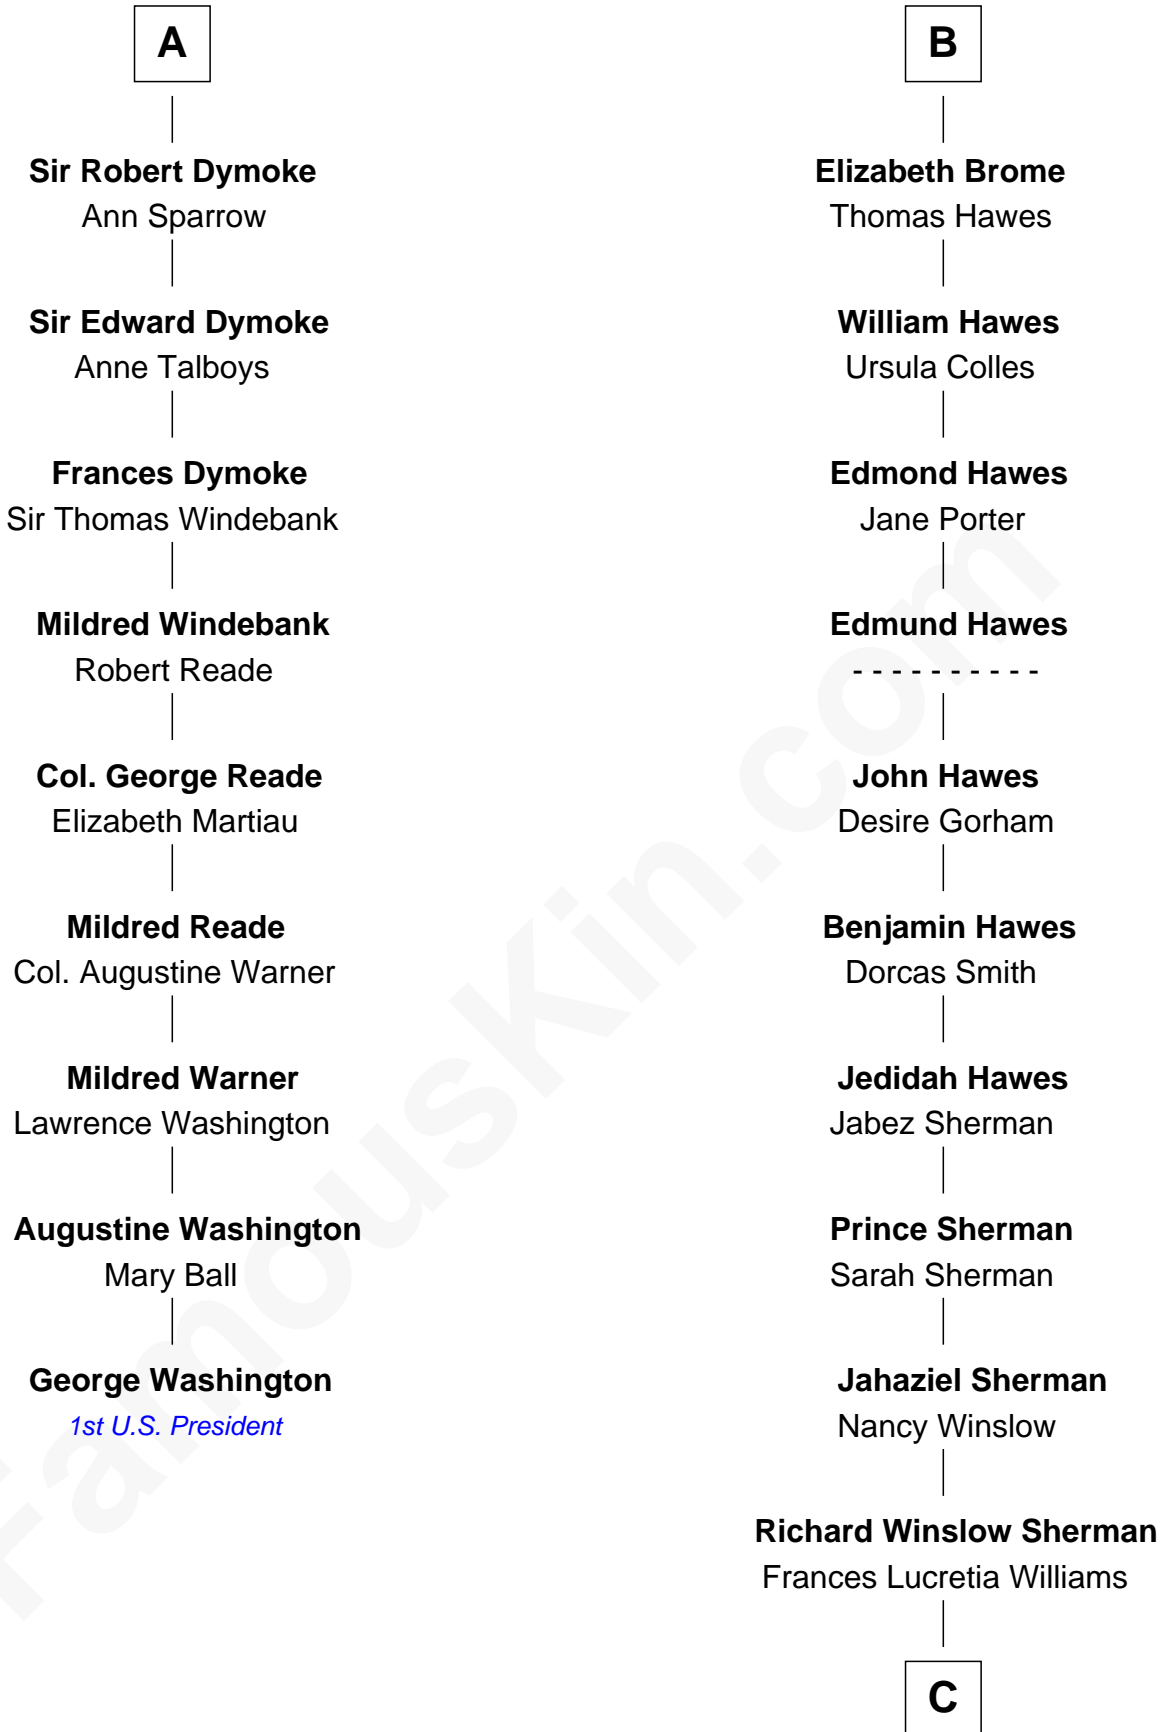

**FamousKin.com**  
**Relationship Chart of**  
**George Washington**  
*1st U.S. President*

15th cousin 3 times removed of

**James Sherman**  
*27th U.S. Vice-President*

**Sir Robert de Ros**  
 Isabel de Aubeney

C

|  
**Mary Frances Sherman**  
Richard Updike Sherman

|  
**James Sherman**  
*27th U.S. Vice-President*

FamousKin.com