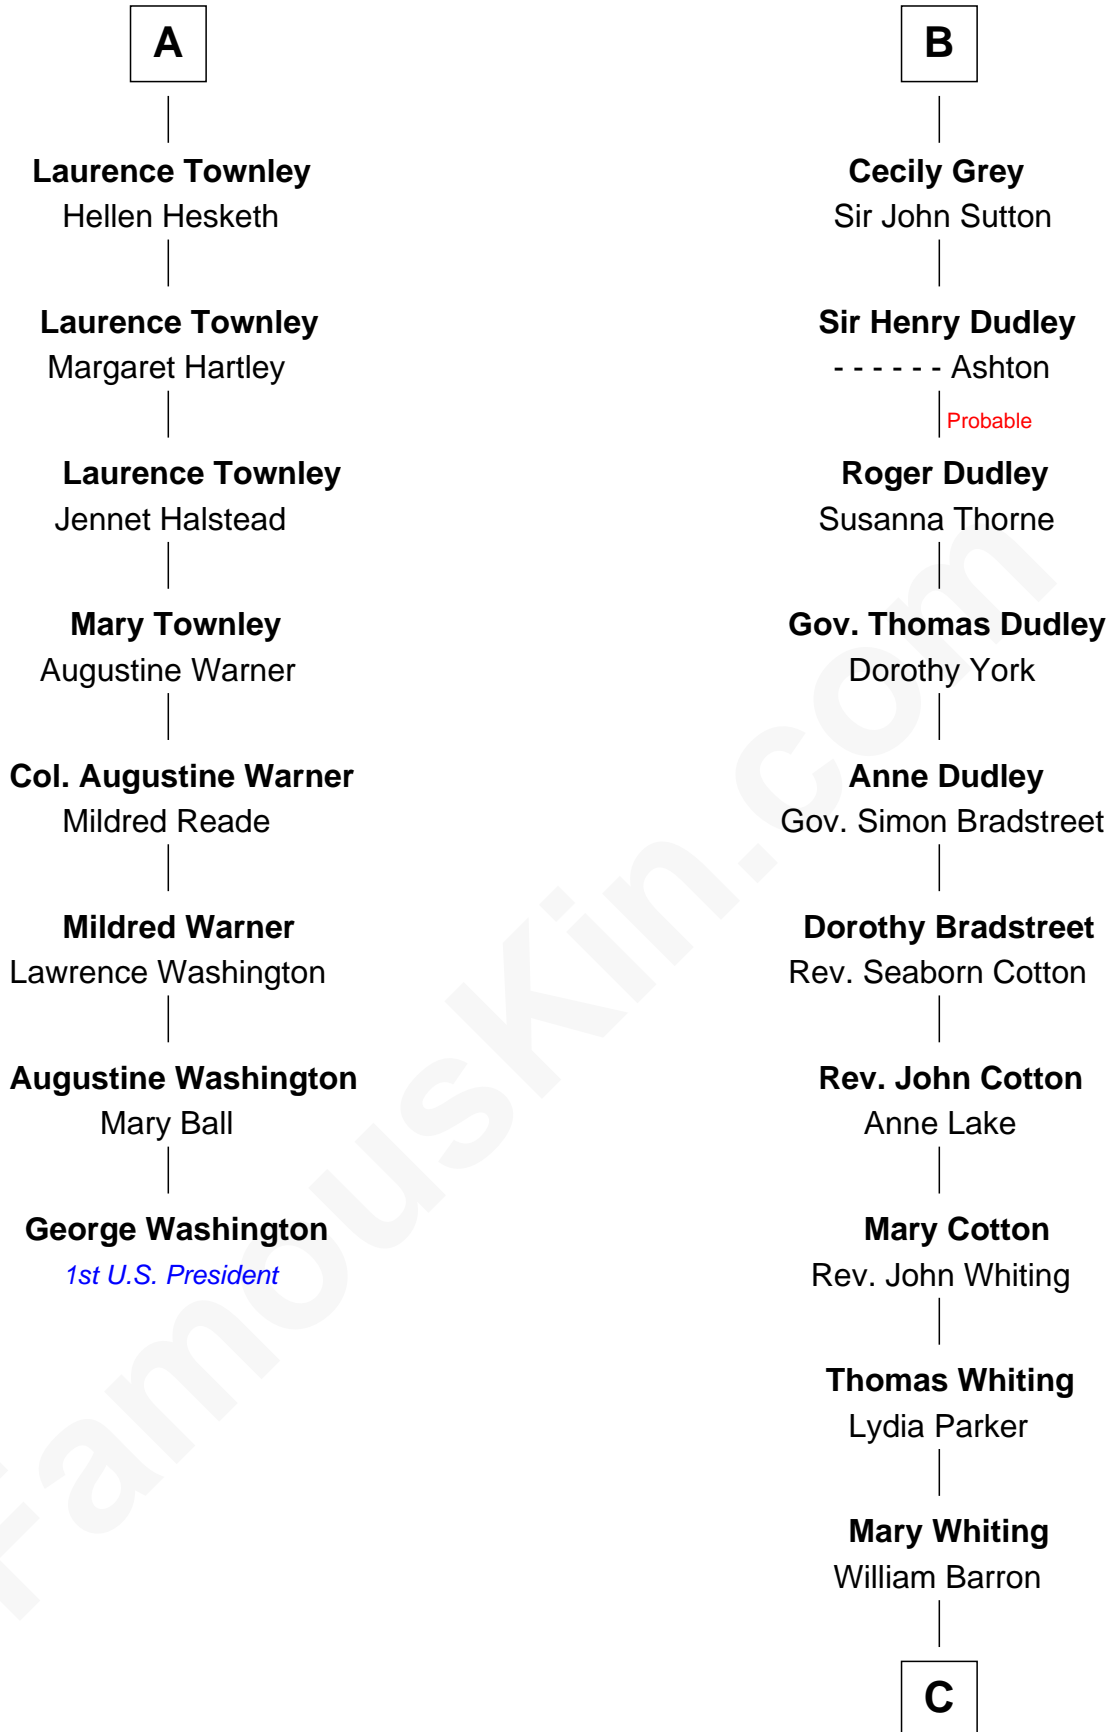

**FamousKin.com**  
**Relationship Chart of**  
**George Washington**  
*1st U.S. President*

**14th cousin 6 times removed of**  
**James Sherman**  
*27th U.S. Vice-President*

**C**

—  
**Mary Augusta Barron**

Stalham Williams

—  
**Frances Lucretia Williams**

Richard Winslow Sherman

—  
**Mary Frances Sherman**

Richard Updike Sherman

—  
**James Sherman**

*27th U.S. Vice-President*

FamousKin.com