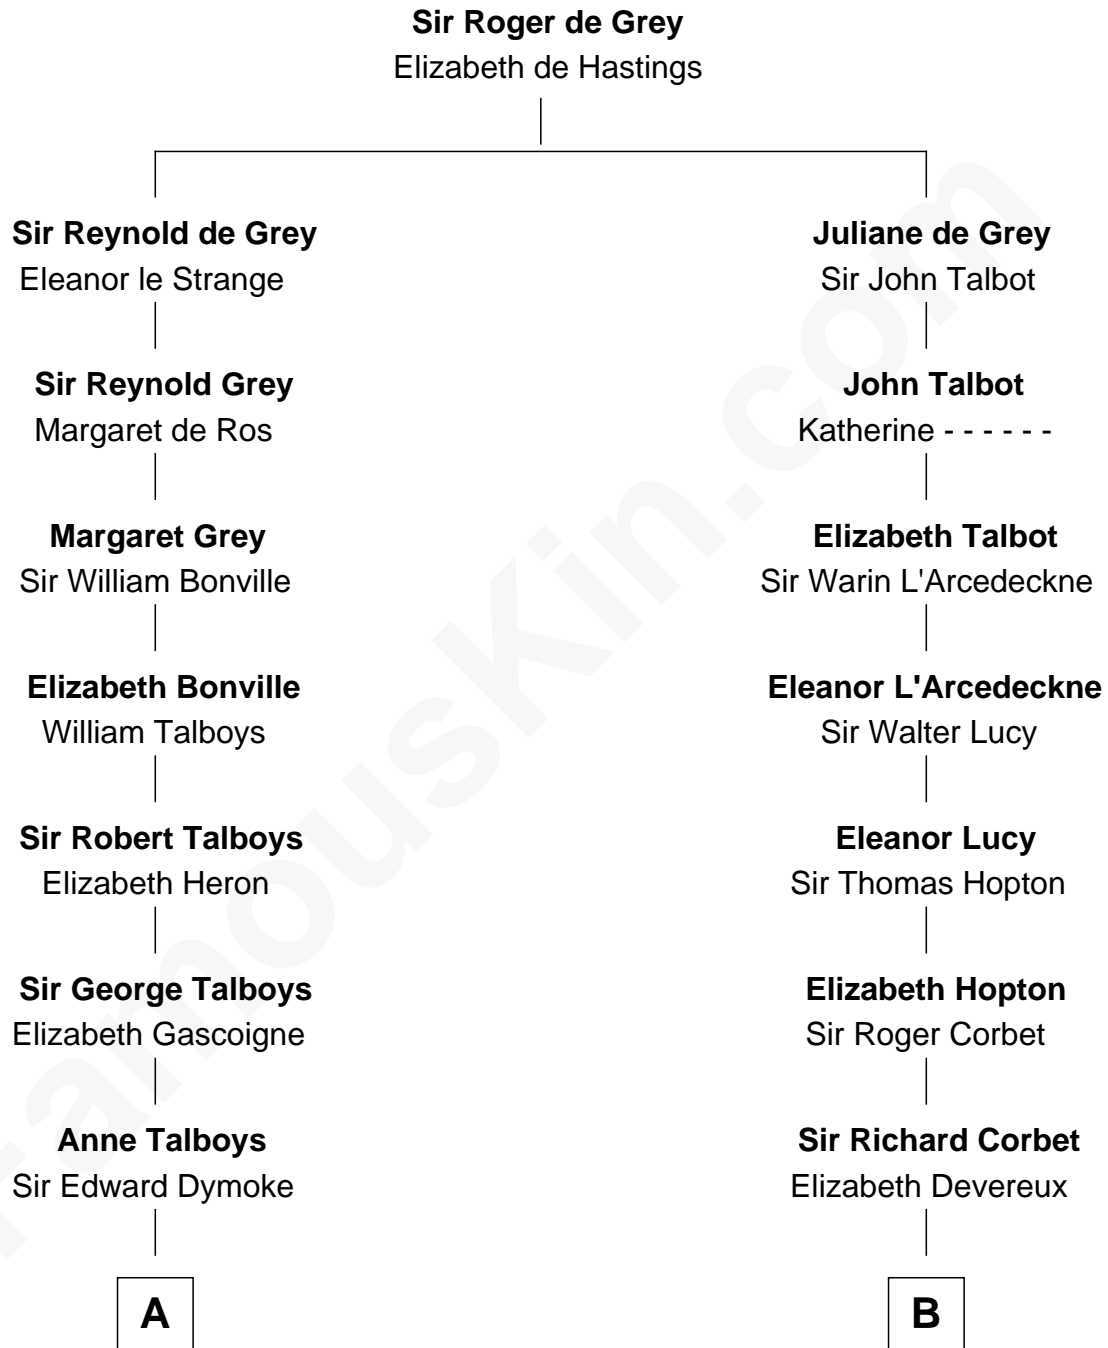

**FamousKin.com**  
**Relationship Chart of**  
**George Washington**  
*1st U.S. President*

13th cousin 8 times removed of

**Allen Dulles**  
*5th Director of the C.I.A.*

**C**

**Joanna Leffingwell**

Charles Lathrop