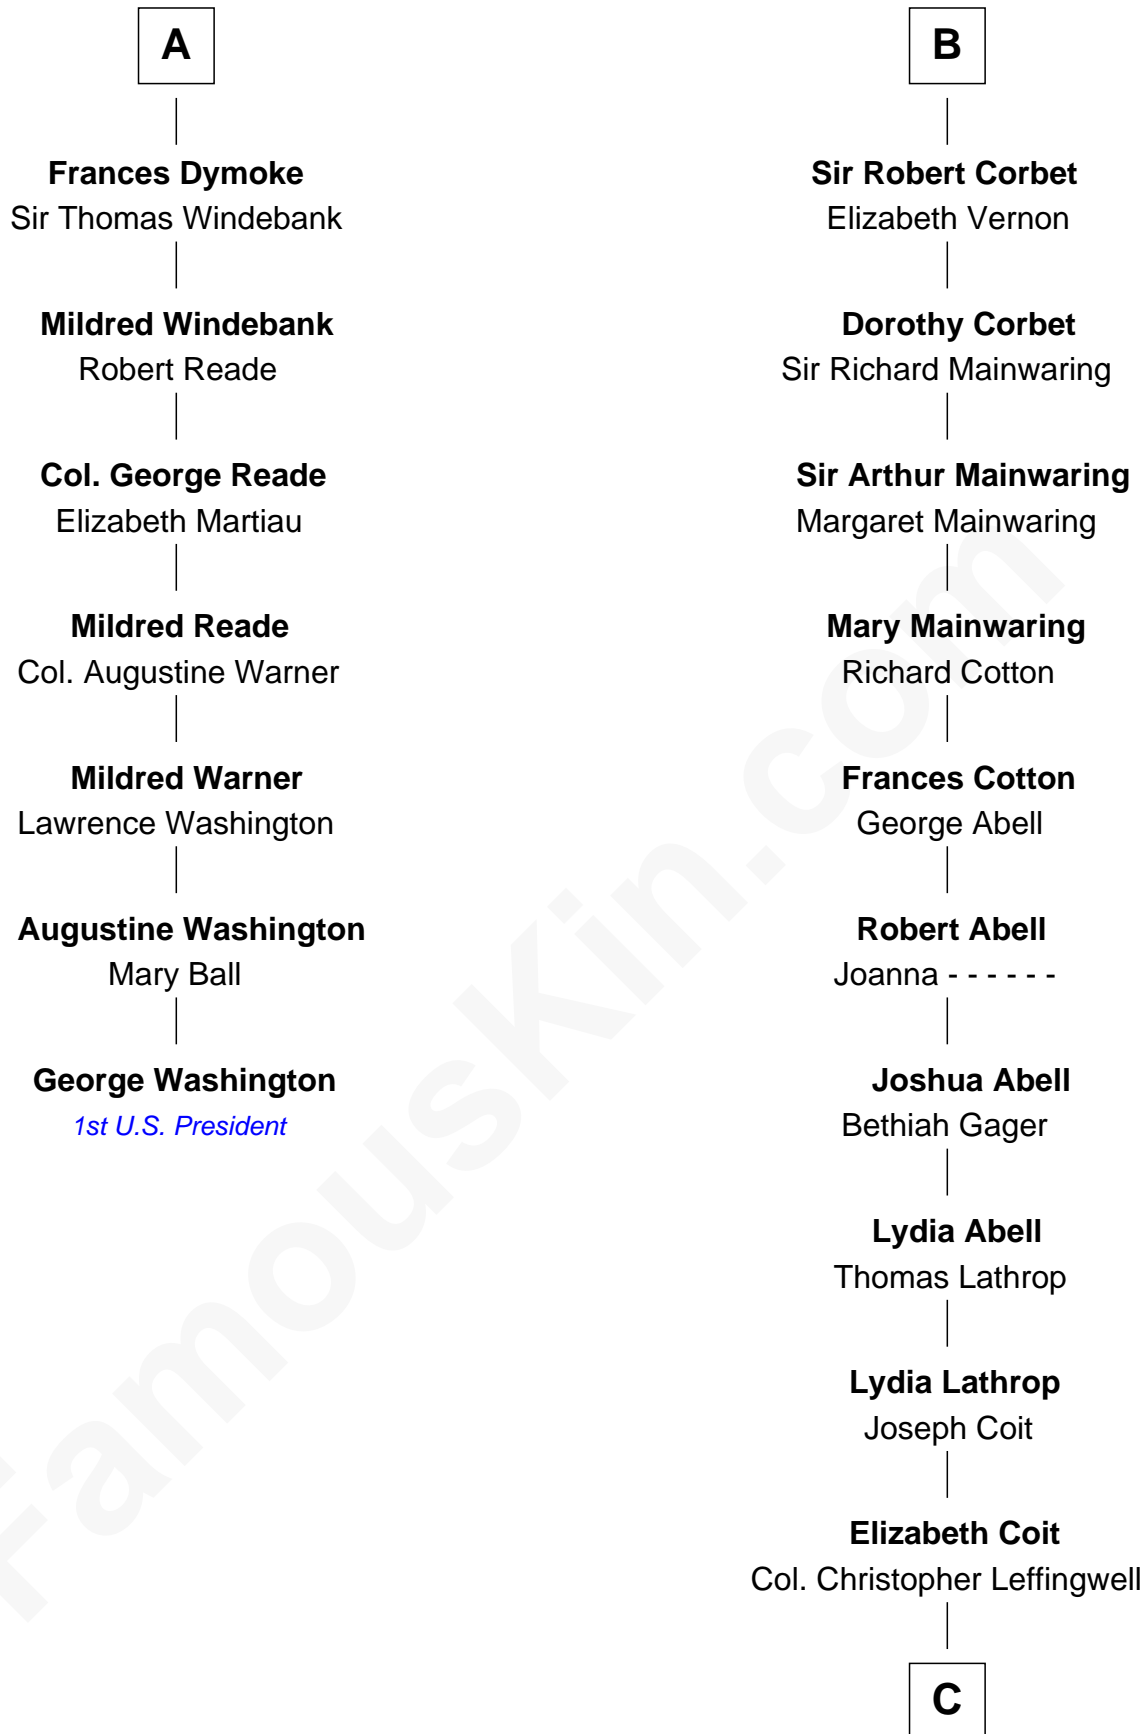

**FamousKin.com**  
**Relationship Chart of**  
**George Washington**  
*1st U.S. President*

13th cousin 8 times removed of

**Allen Dulles**  
*5th Director of the C.I.A.*

**C**

**Joanna Leffingwell**

Charles Lathrop

**Harriet Wadsworth Lathrop**

Rev. Miron Winslow

**Harriet Lathrop Winslow**

Rev. John Welsh Dulles

**Allen Macy Dulles**

Edith Foster

**Allen Dulles**

*5th Director of the C.I.A.*