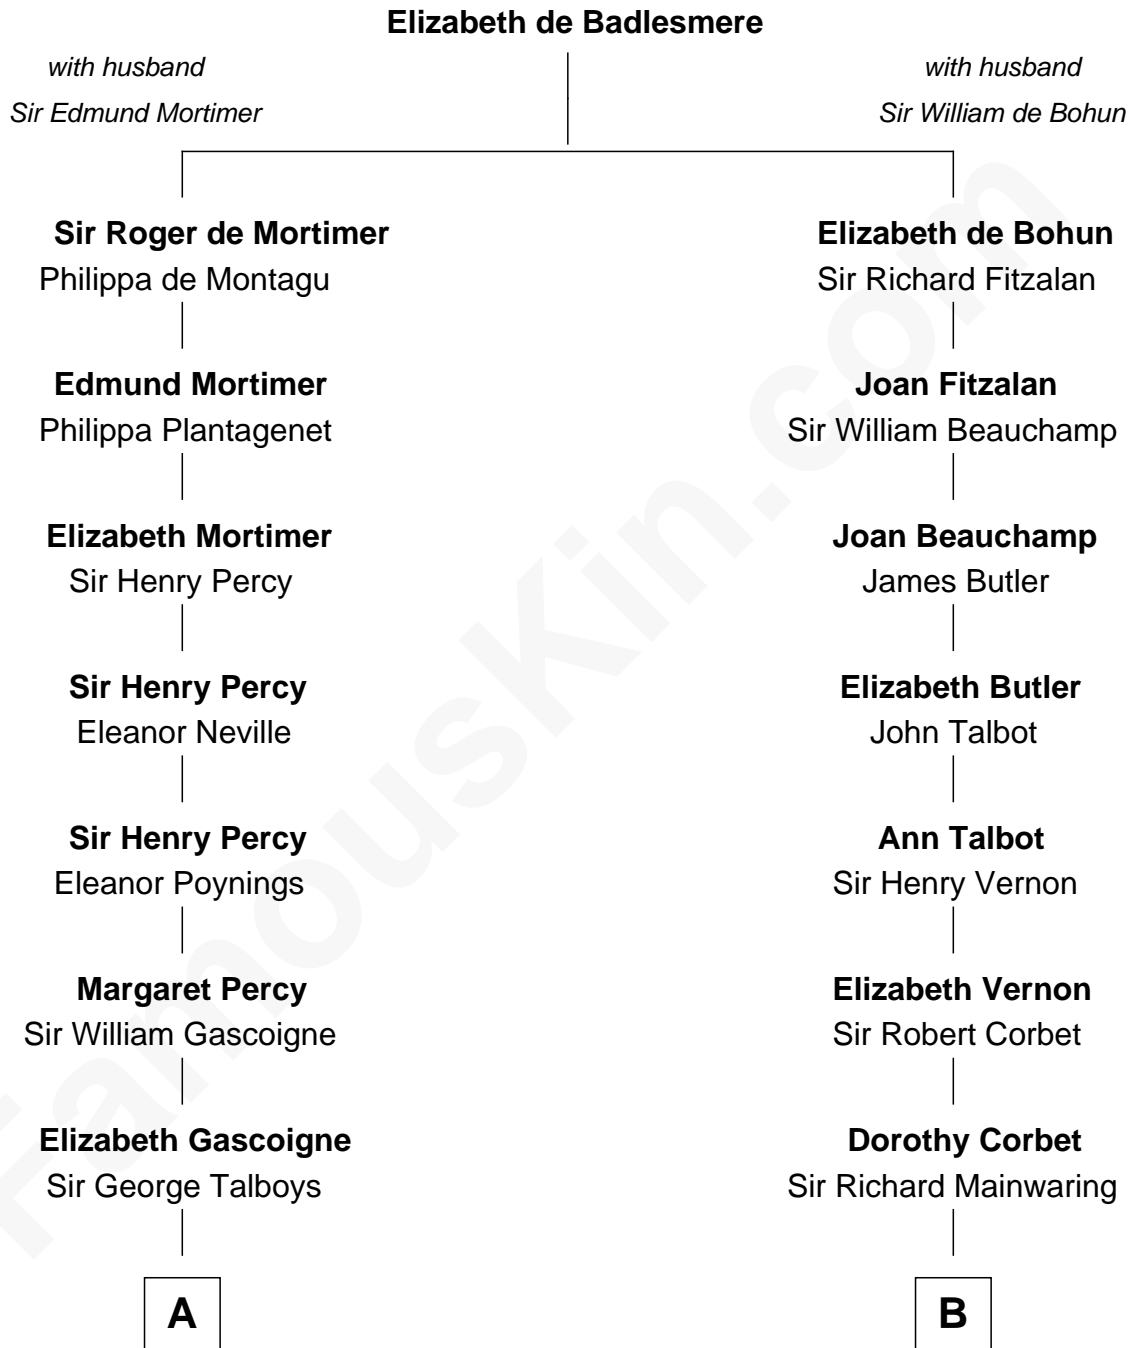

FamousKin.com
Relationship Chart of
George Washington
1st U.S. President

14th cousin 5 times removed of

Allen Dulles
5th Director of the C.I.A.

C

Harriet Lathrop Winslow

Rev. John Welsh Dulles

Allen Macy Dulles

Edith Foster

Allen Dulles

5th Director of the C.I.A.

FamousKin.com