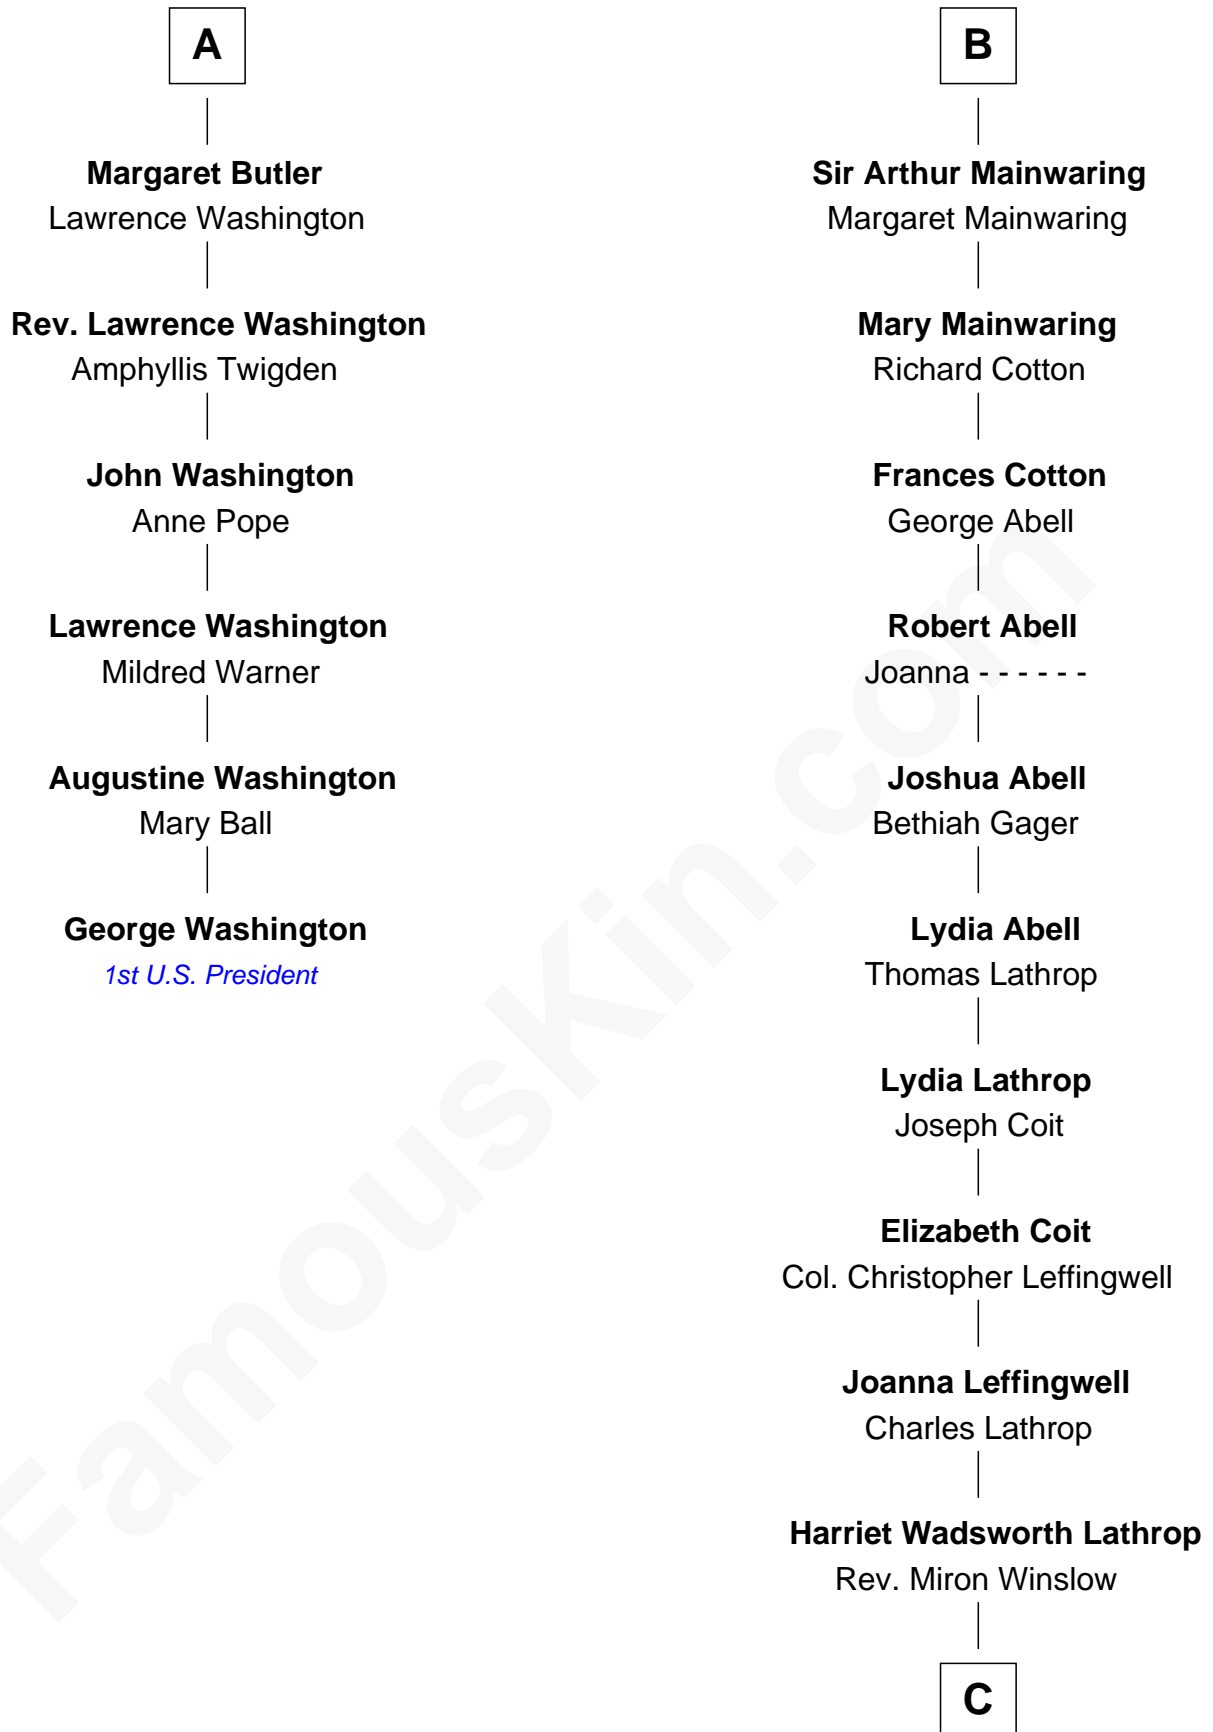

**FamousKin.com**  
**Relationship Chart of**  
**George Washington**  
*1st U.S. President*

12th cousin 7 times removed of

**Allen Dulles**  
*5th Director of the C.I.A.*

**C**

**Harriet Lathrop Winslow**

Rev. John Welsh Dulles

**Allen Macy Dulles**

Edith Foster

**Allen Dulles**

*5th Director of the C.I.A.*

FamousKin.com