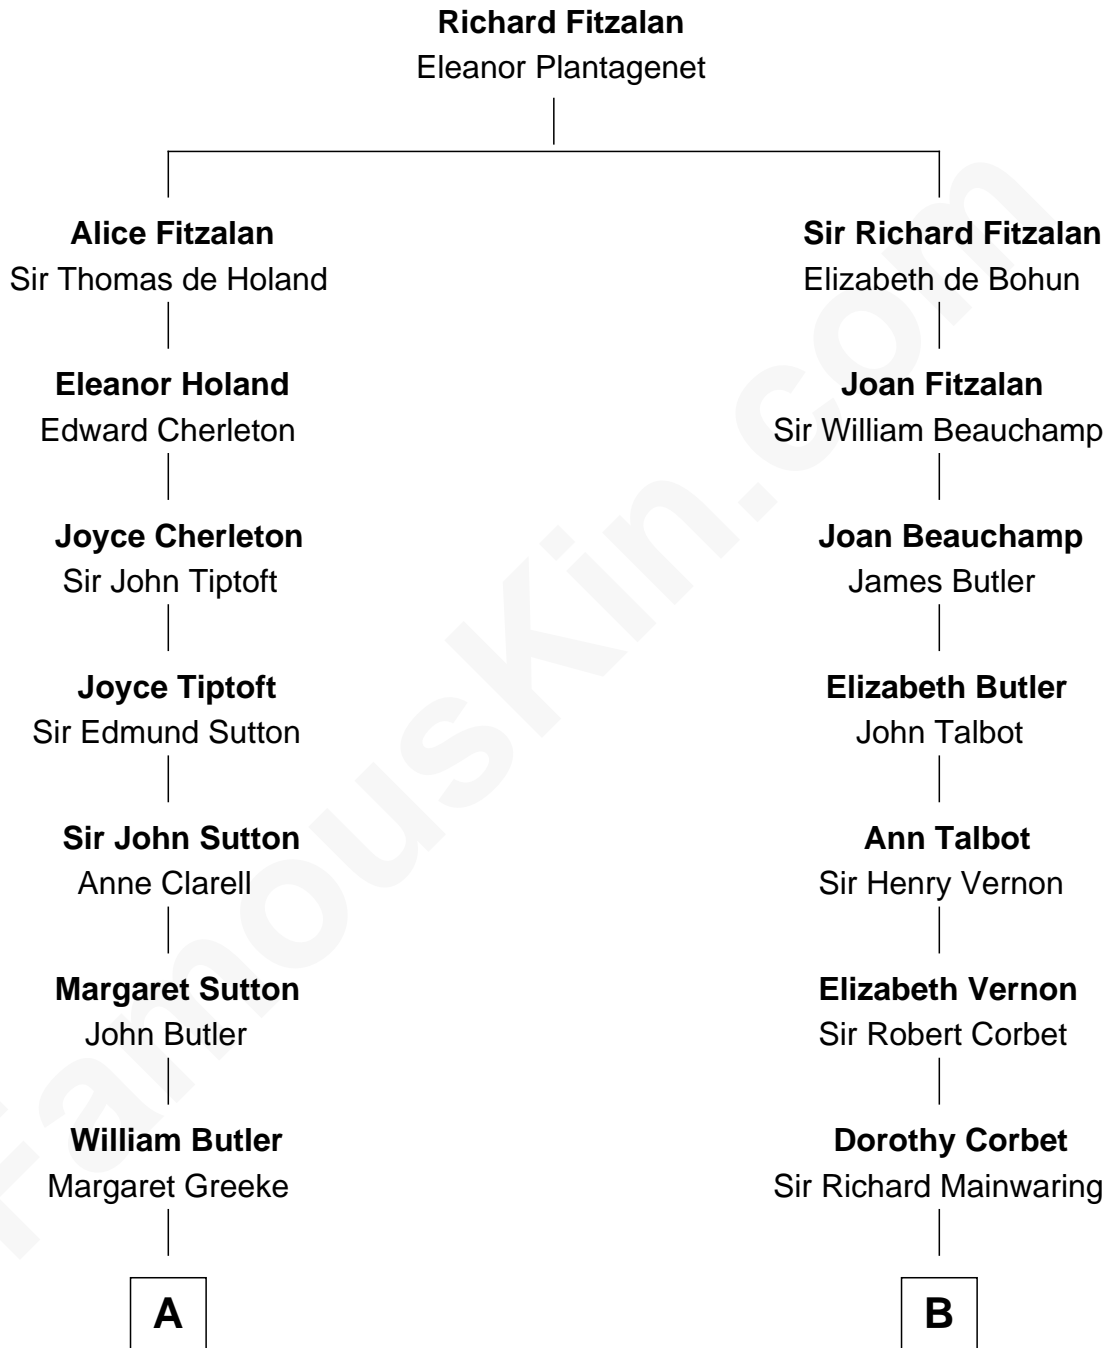

**FamousKin.com**  
**Relationship Chart of**  
**George Washington**  
*1st U.S. President*

12th cousin 7 times removed of

**Allen Dulles**  
*5th Director of the C.I.A.*

**C**

**Harriet Lathrop Winslow**