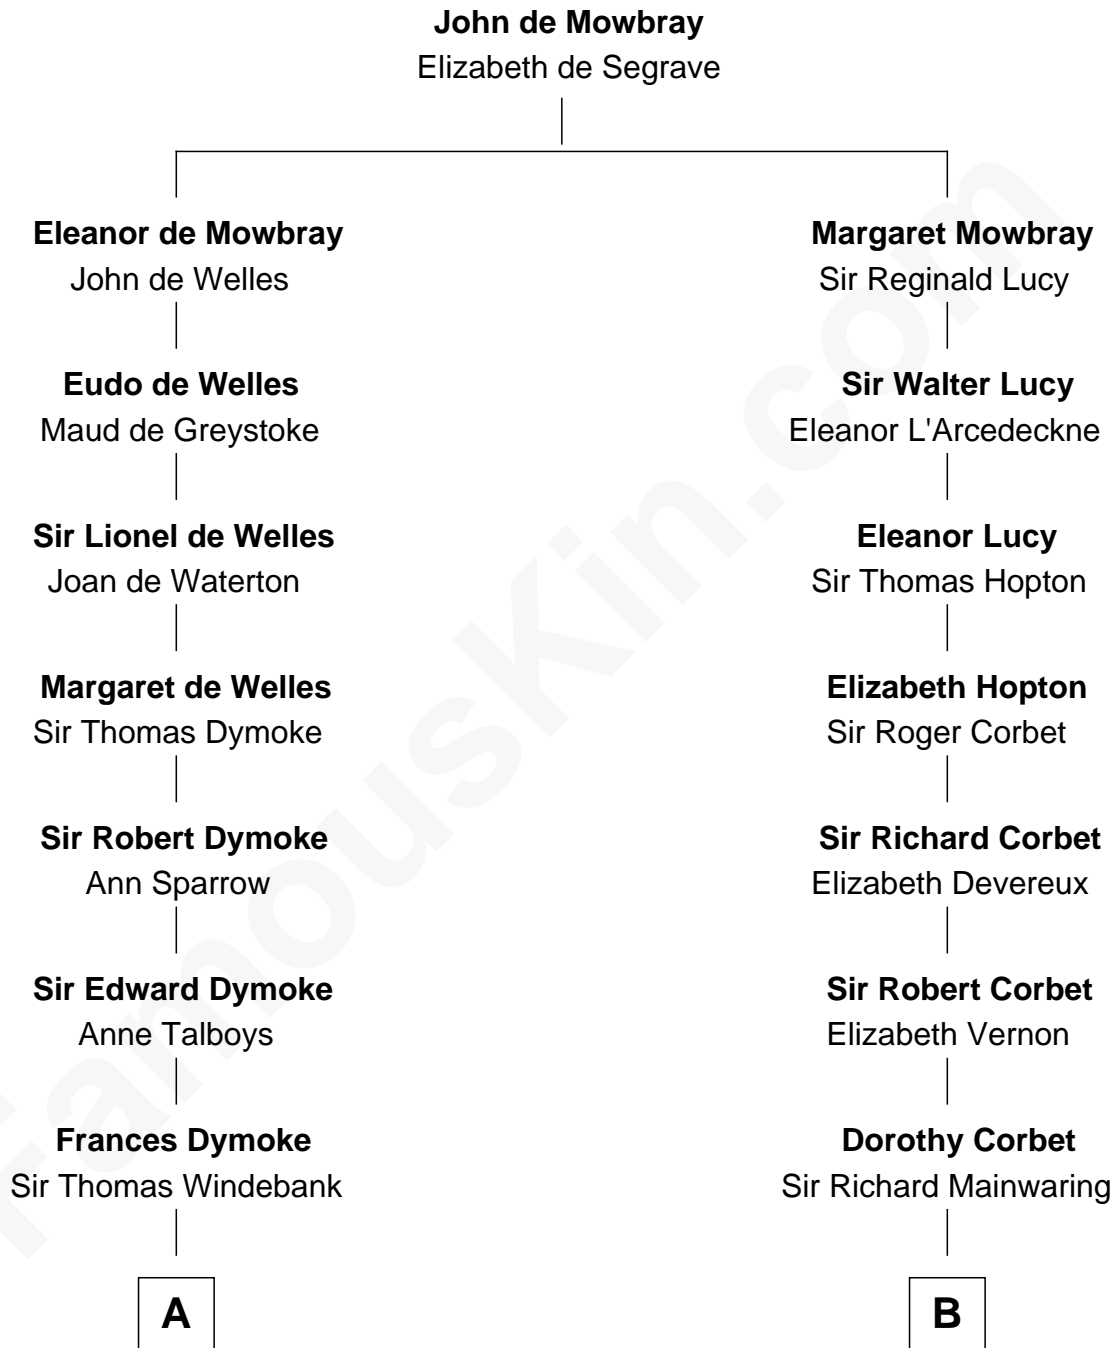

FamousKin.com
Relationship Chart of
George Washington
1st U.S. President

12th cousin 7 times removed of

Allen Dulles
5th Director of the C.I.A.

C

Harriet Lathrop Winslow

Rev. John Welsh Dulles

Allen Macy Dulles

Edith Foster

Allen Dulles

5th Director of the C.I.A.

FamousKin.com