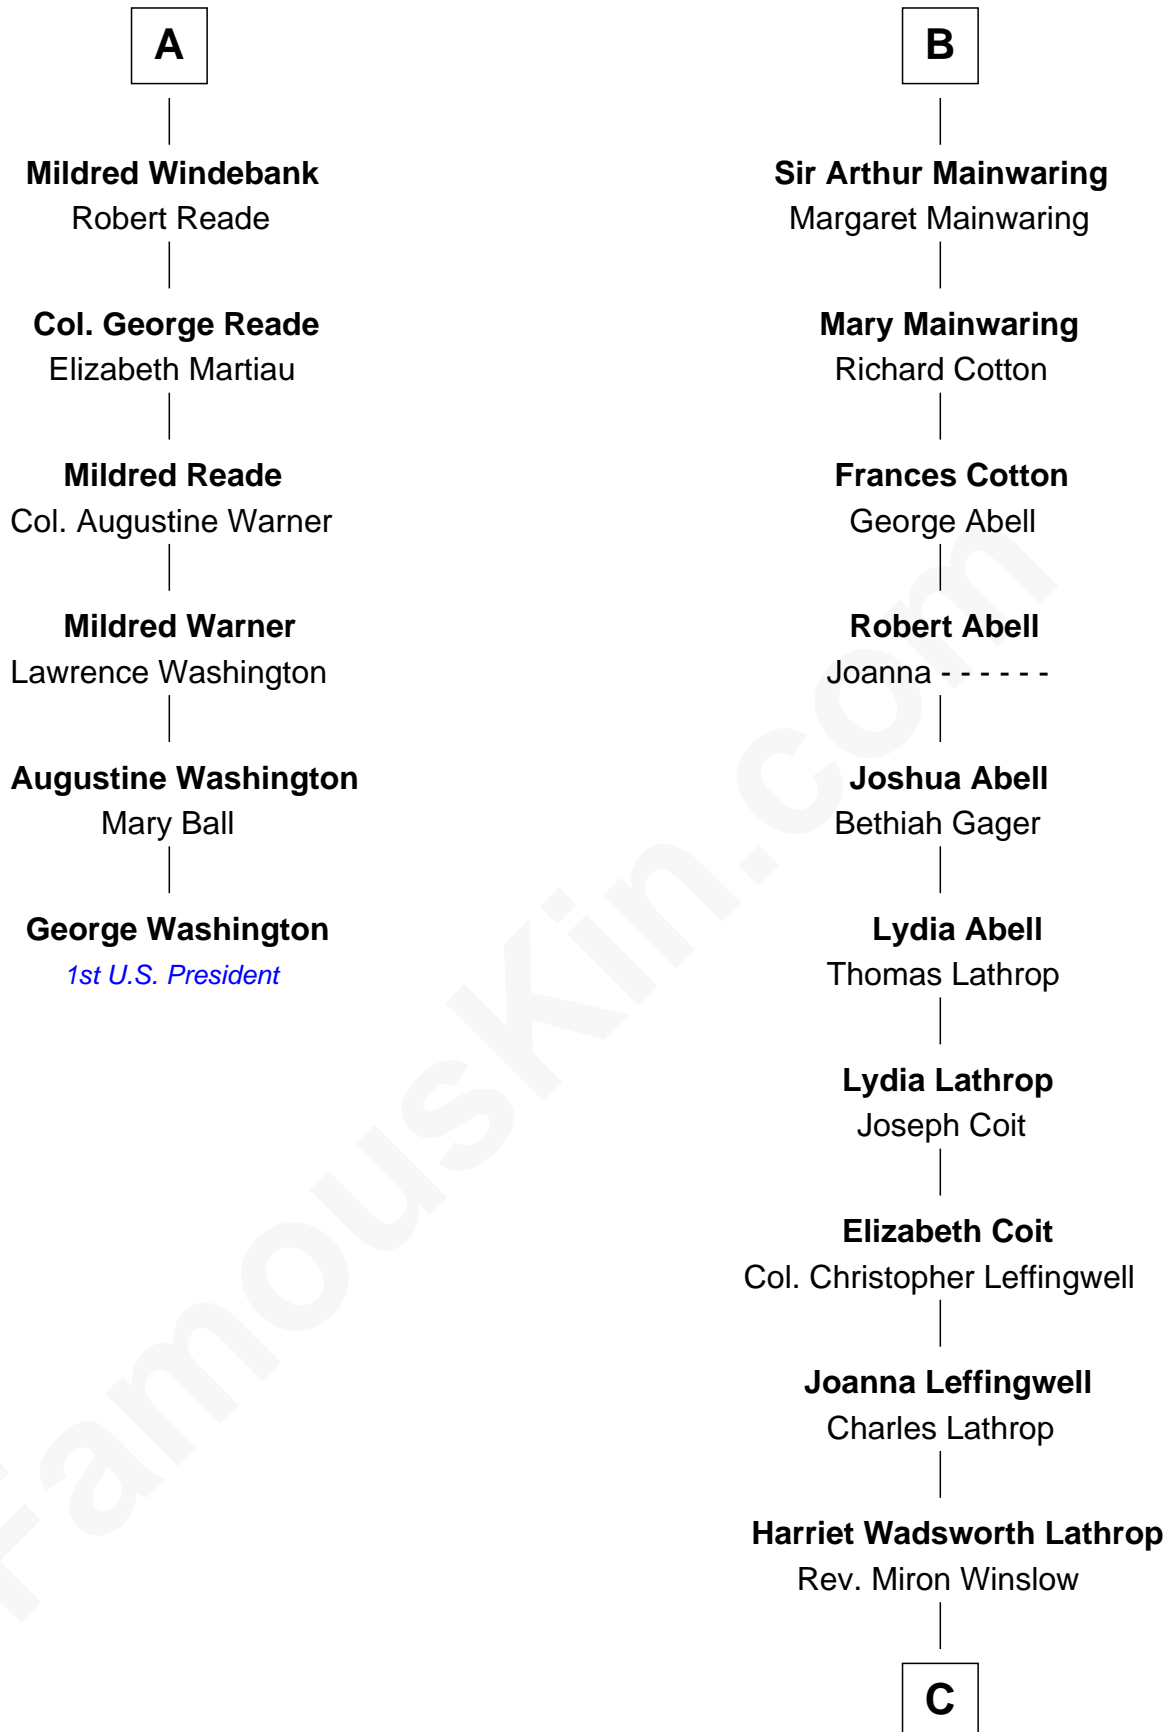

FamousKin.com
Relationship Chart of
George Washington
1st U.S. President

12th cousin 7 times removed of

Allen Dulles
5th Director of the C.I.A.

C

Harriet Lathrop Winslow

Rev. John Welsh Dulles

Allen Macy Dulles

Edith Foster

Allen Dulles

5th Director of the C.I.A.

FamousKin.com