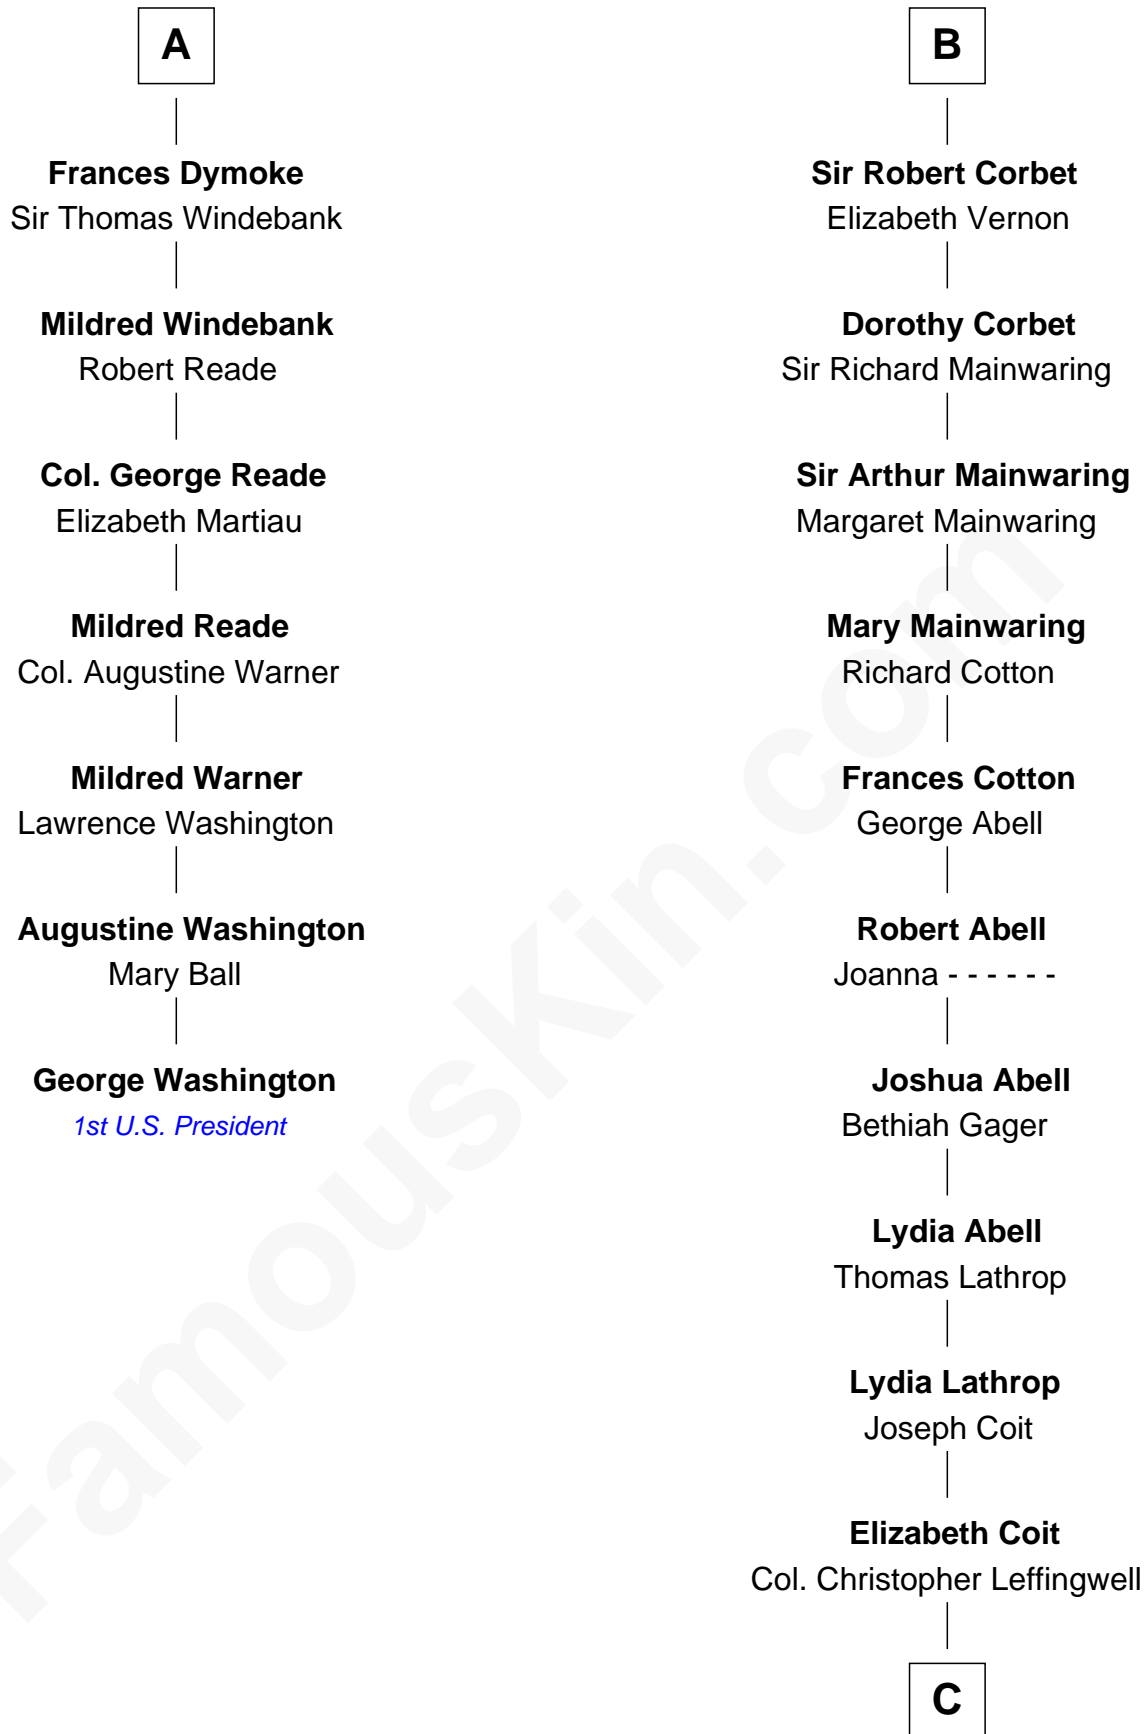

FamousKin.com
Relationship Chart of
George Washington
1st U.S. President

13th cousin 8 times removed of

John Foster Dulles
52nd U.S. Secretary of State

C

Joanna Leffingwell

Charles Lathrop

Harriet Wadsworth Lathrop

Rev. Miron Winslow

Harriet Lathrop Winslow

Rev. John Welsh Dulles

Allen Macy Dulles

Edith Foster

John Foster Dulles

52nd U.S. Secretary of State