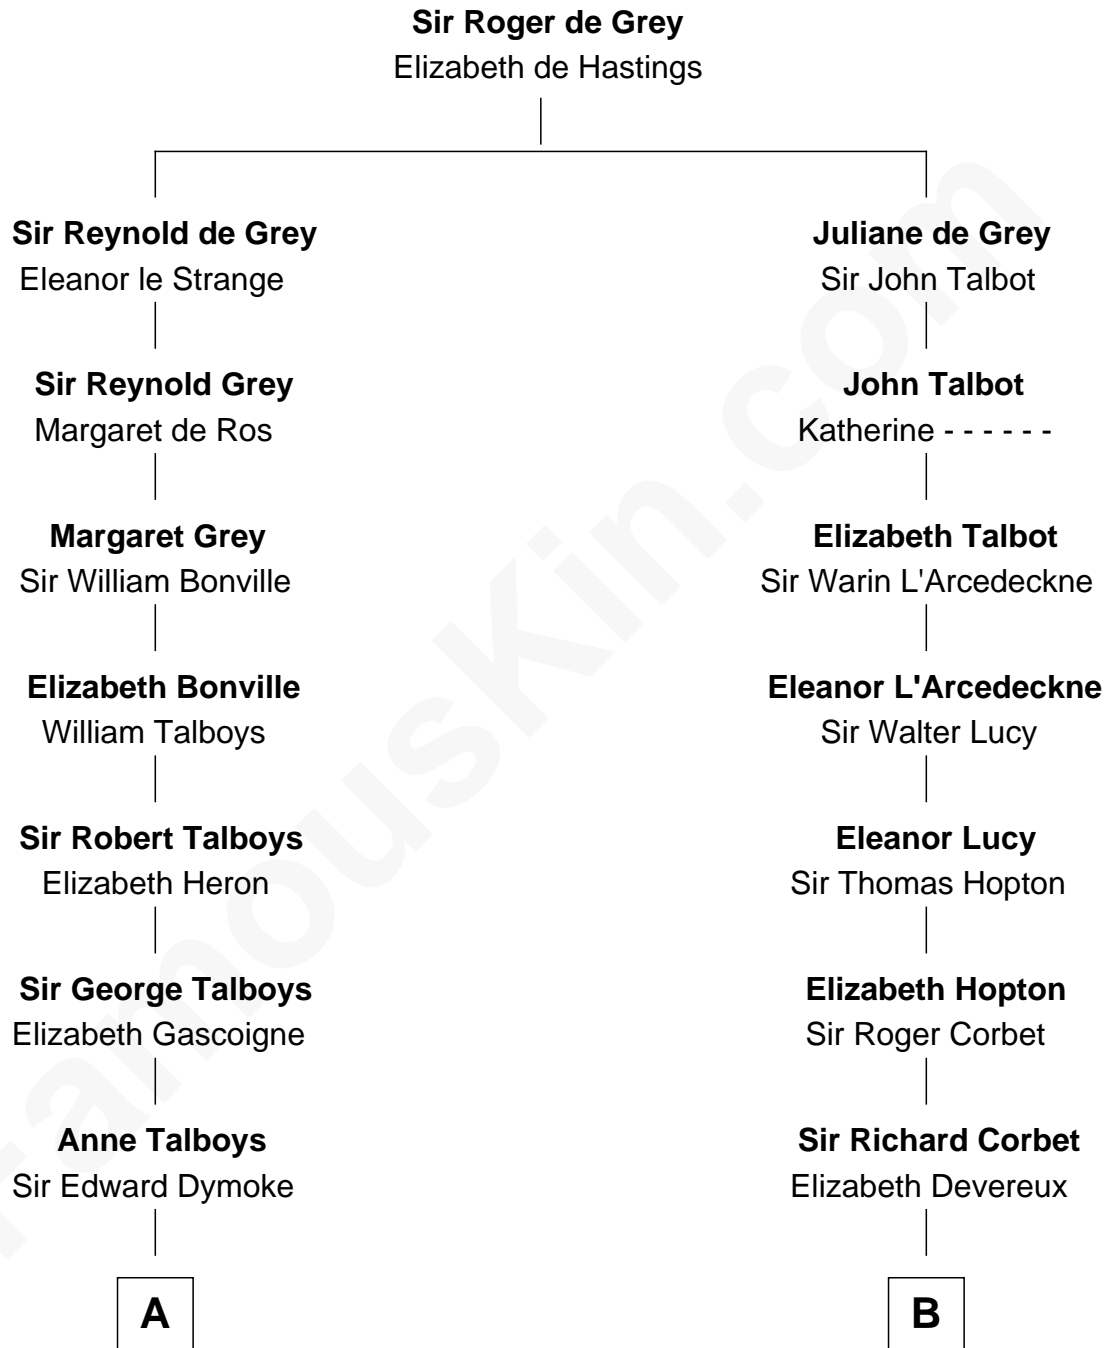

FamousKin.com
Relationship Chart of
George Washington
1st U.S. President

13th cousin 8 times removed of

John Foster Dulles
52nd U.S. Secretary of State

C

Joanna Leffingwell

Charles Lathrop

Harriet Wadsworth Lathrop