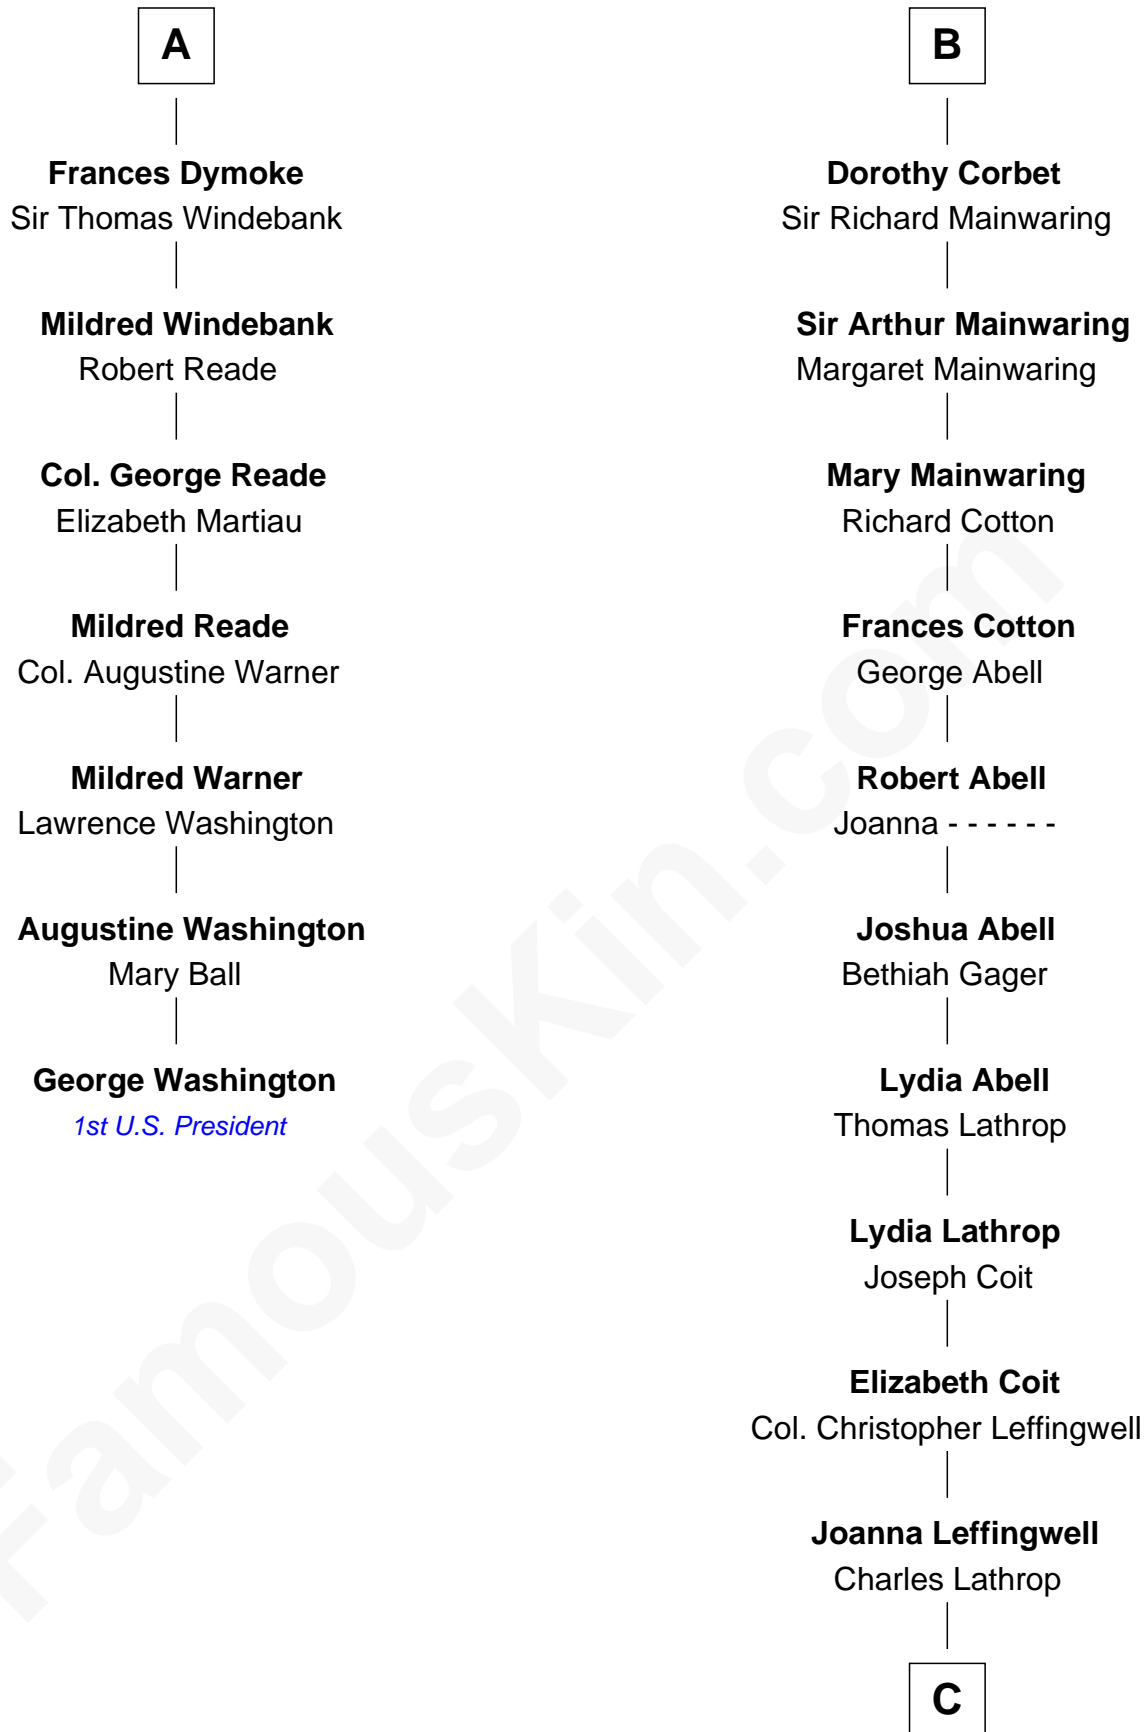

FamousKin.com
Relationship Chart of
George Washington
1st U.S. President

13th cousin 7 times removed of

John Foster Dulles
52nd U.S. Secretary of State

C

Harriet Wadsworth Lathrop

Rev. Miron Winslow

Harriet Lathrop Winslow

Rev. John Welsh Dulles

Allen Macy Dulles

Edith Foster

John Foster Dulles

52nd U.S. Secretary of State

FamousKin.com