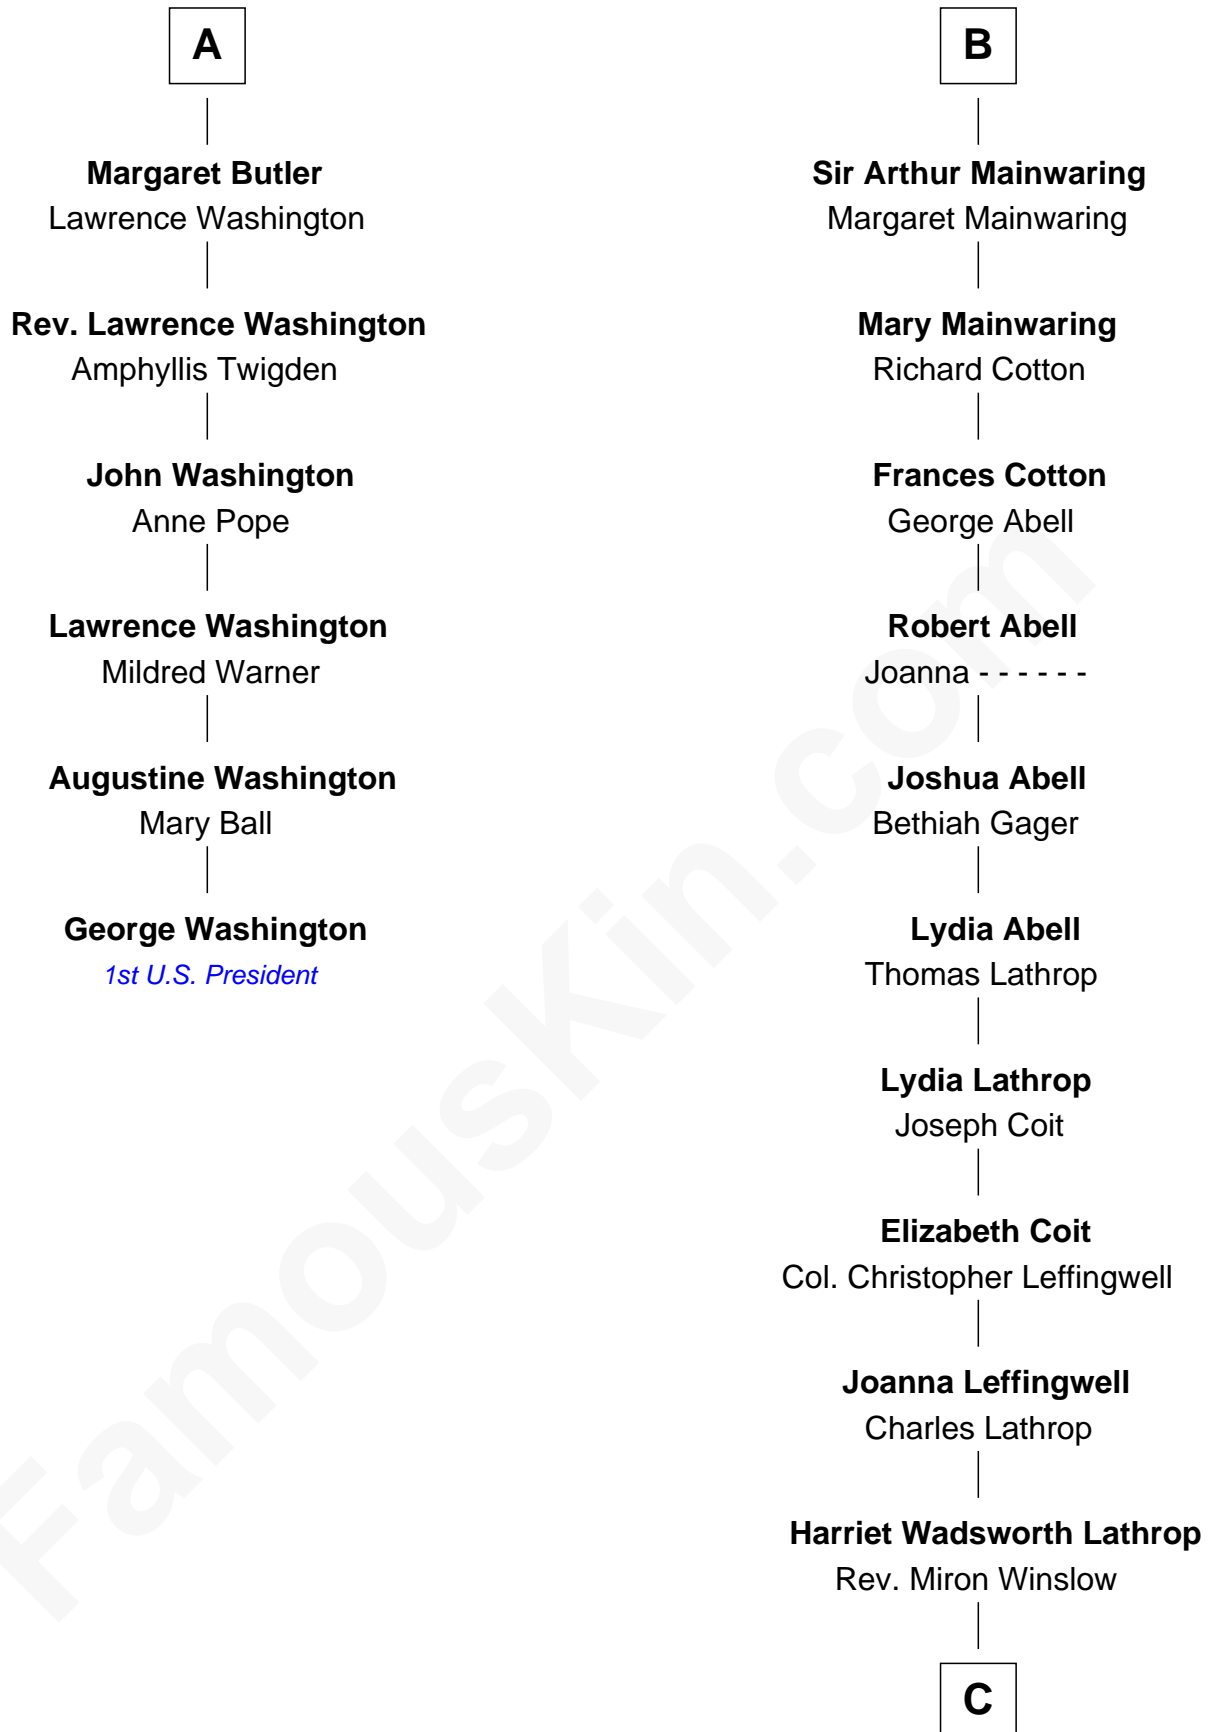

FamousKin.com
Relationship Chart of
George Washington
1st U.S. President

12th cousin 7 times removed of

John Foster Dulles
52nd U.S. Secretary of State

C

Harriet Lathrop Winslow

Rev. John Welsh Dulles

Allen Macy Dulles

Edith Foster

John Foster Dulles

52nd U.S. Secretary of State

FamousKin.com