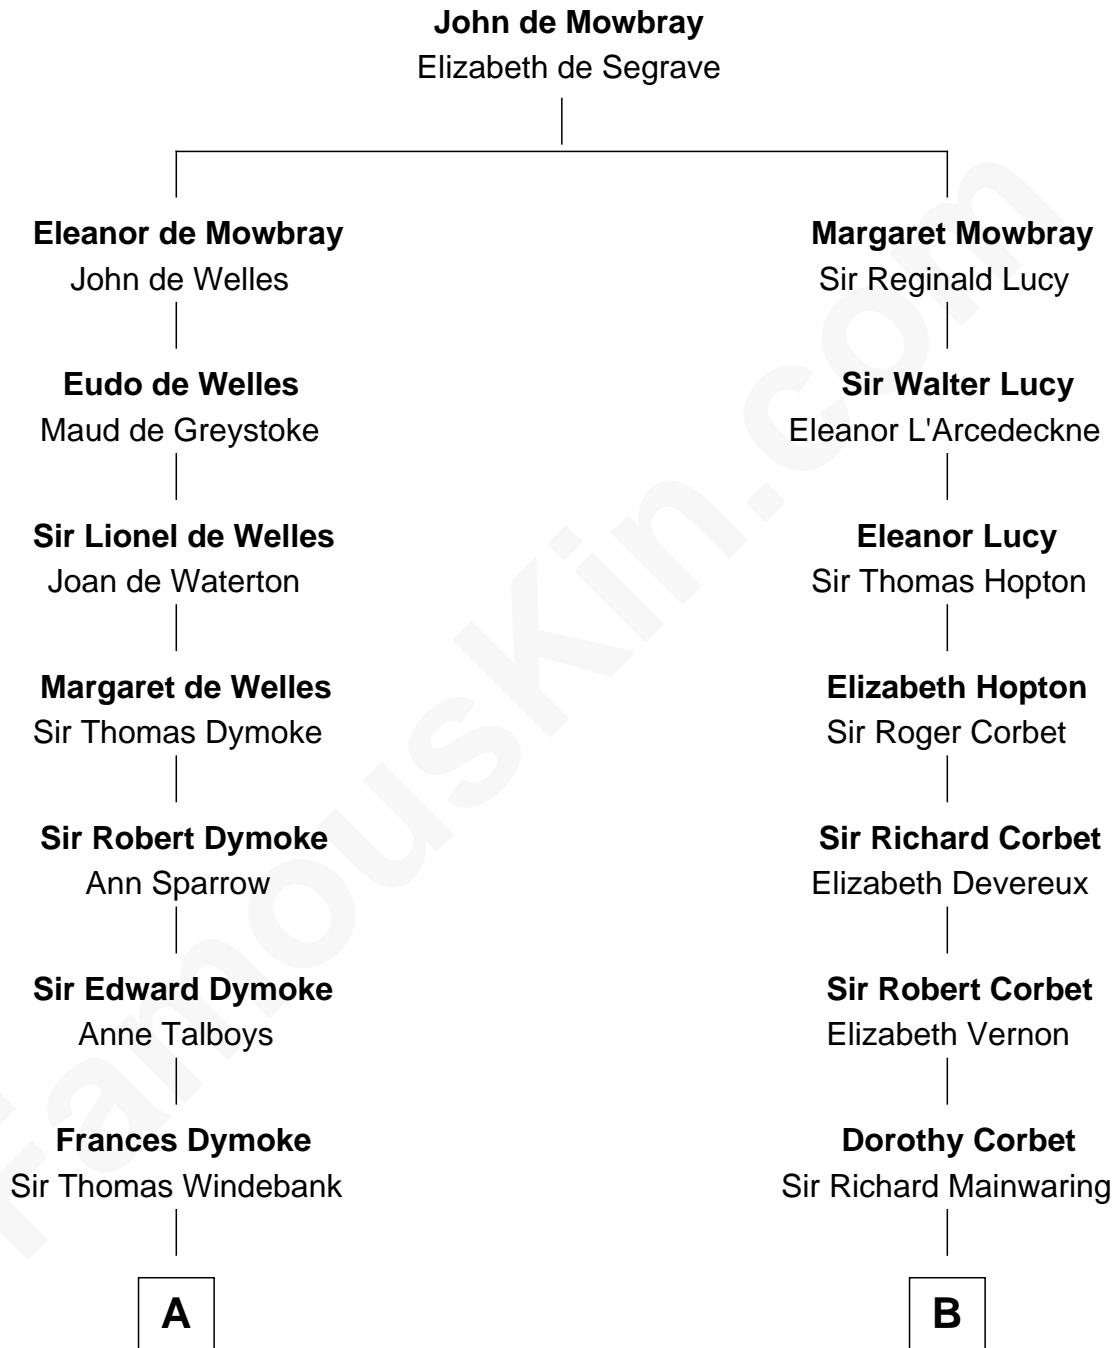

**FamousKin.com**  
**Relationship Chart of**  
**George Washington**  
*1st U.S. President*

12th cousin 7 times removed of

**John Foster Dulles**  
*52nd U.S. Secretary of State*

C

Harriet Lathrop Winslow

Rev. John Welsh Dulles

Allen Macy Dulles

Edith Foster

John Foster Dulles

*52nd U.S. Secretary of State*

FamousKin.com