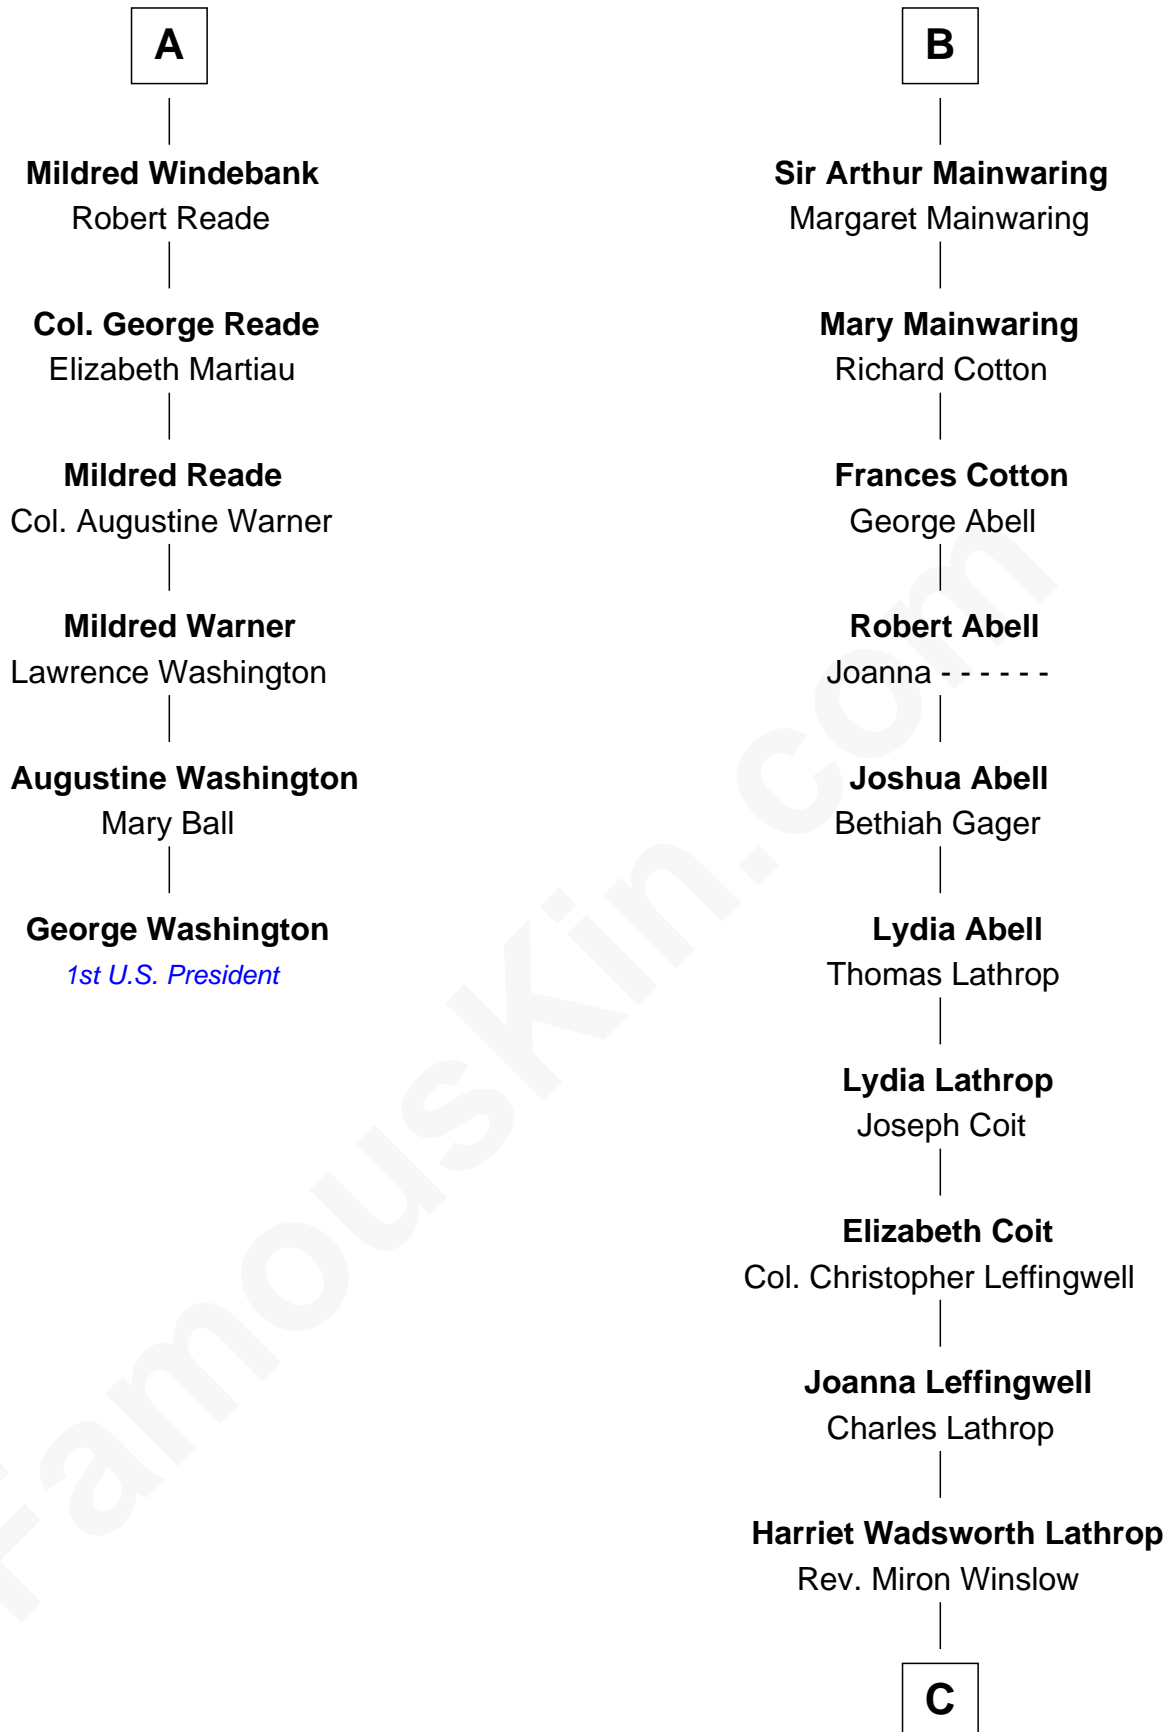

**FamousKin.com**  
**Relationship Chart of**  
**George Washington**  
*1st U.S. President*

12th cousin 7 times removed of

**John Foster Dulles**  
*52nd U.S. Secretary of State*

C

Harriet Lathrop Winslow

Rev. John Welsh Dulles

Allen Macy Dulles

Edith Foster

John Foster Dulles

*52nd U.S. Secretary of State*

FamousKin.com