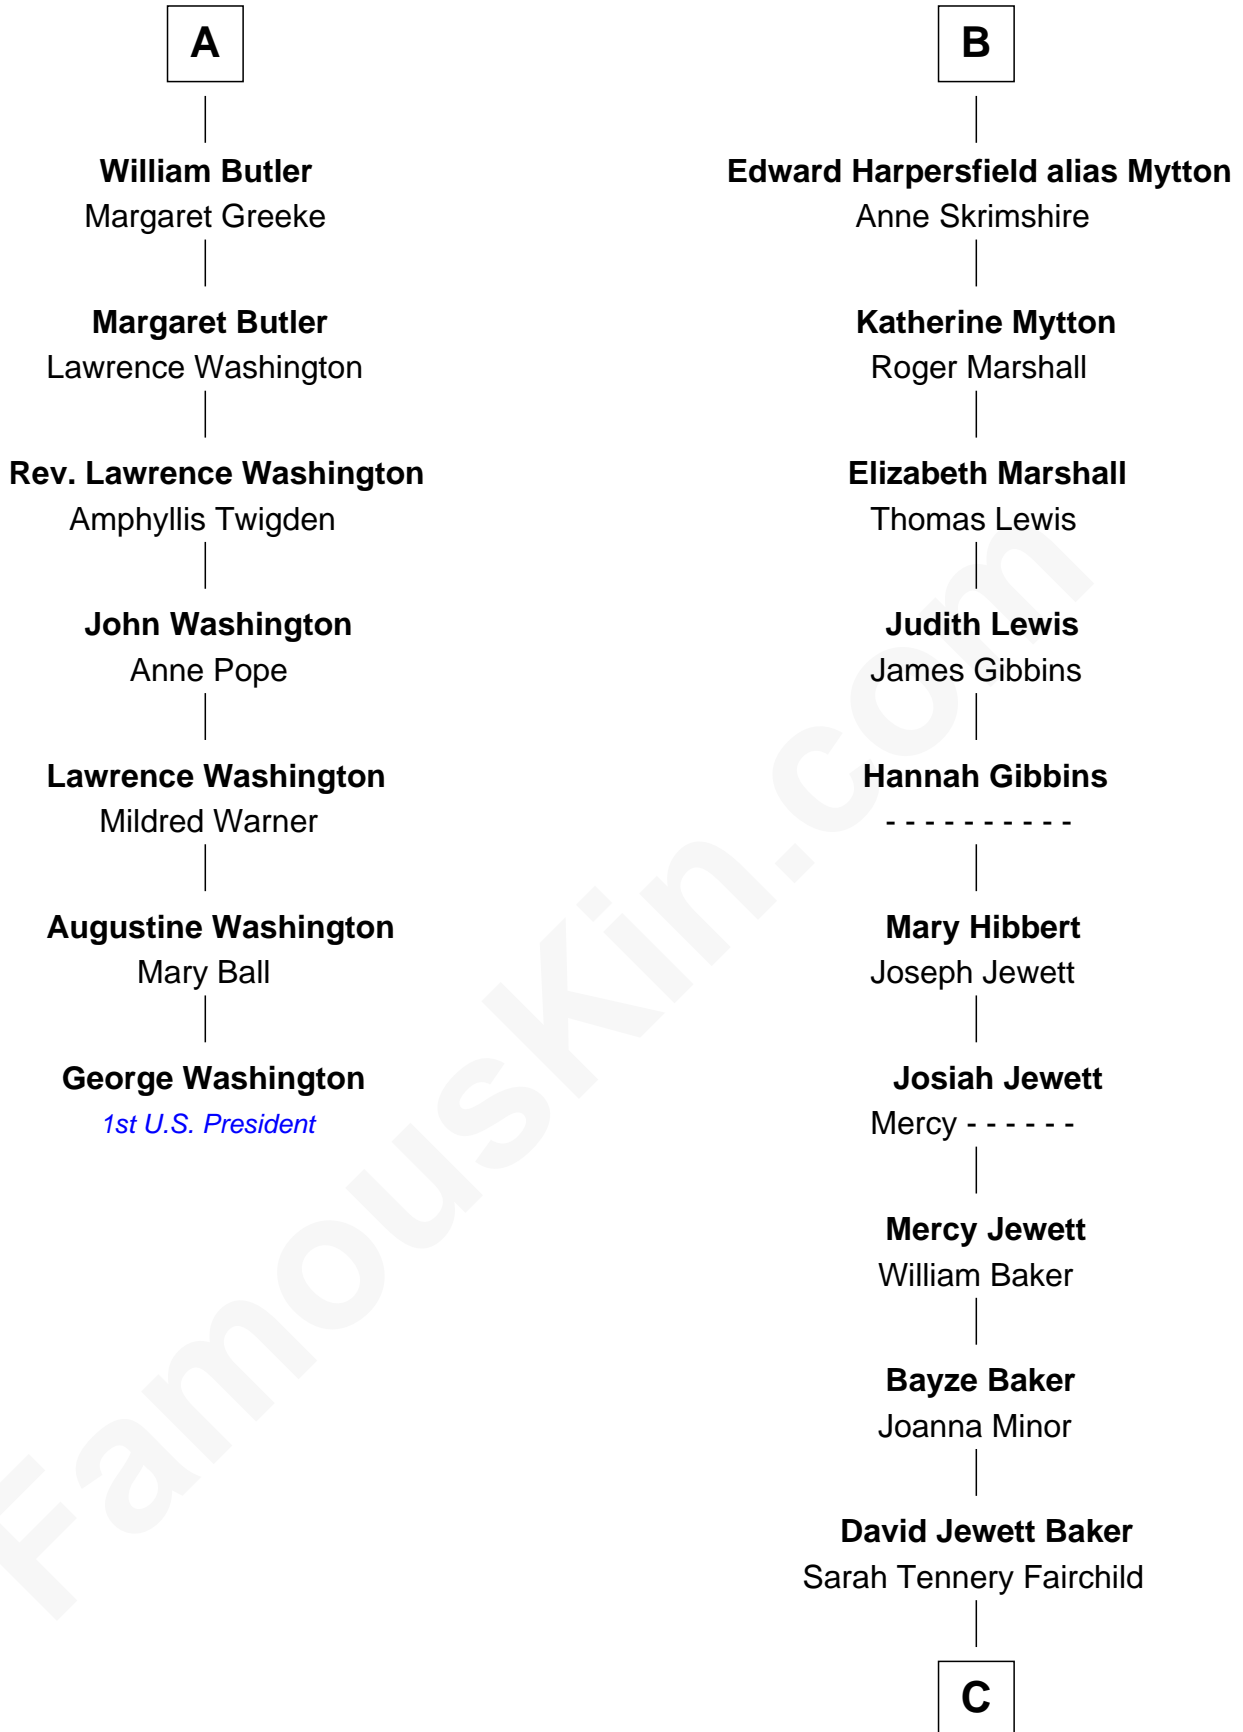

FamousKin.com
Relationship Chart of
George Washington
1st U.S. President

13th cousin 8 times removed of
Chevy Chase
Comedian, Actor and Writer

C

Sarah Tennery Baker

Col. Lyne Shackelford Metcalfe

Grace Metcalfe

Charles Denison Chase

Edward Leigh Chase

Mabel Penrose Tinsley

Edward Tinsley Chase

Cathalene Parker Browning

Chevy Chase

Comedian, Actor and Writer