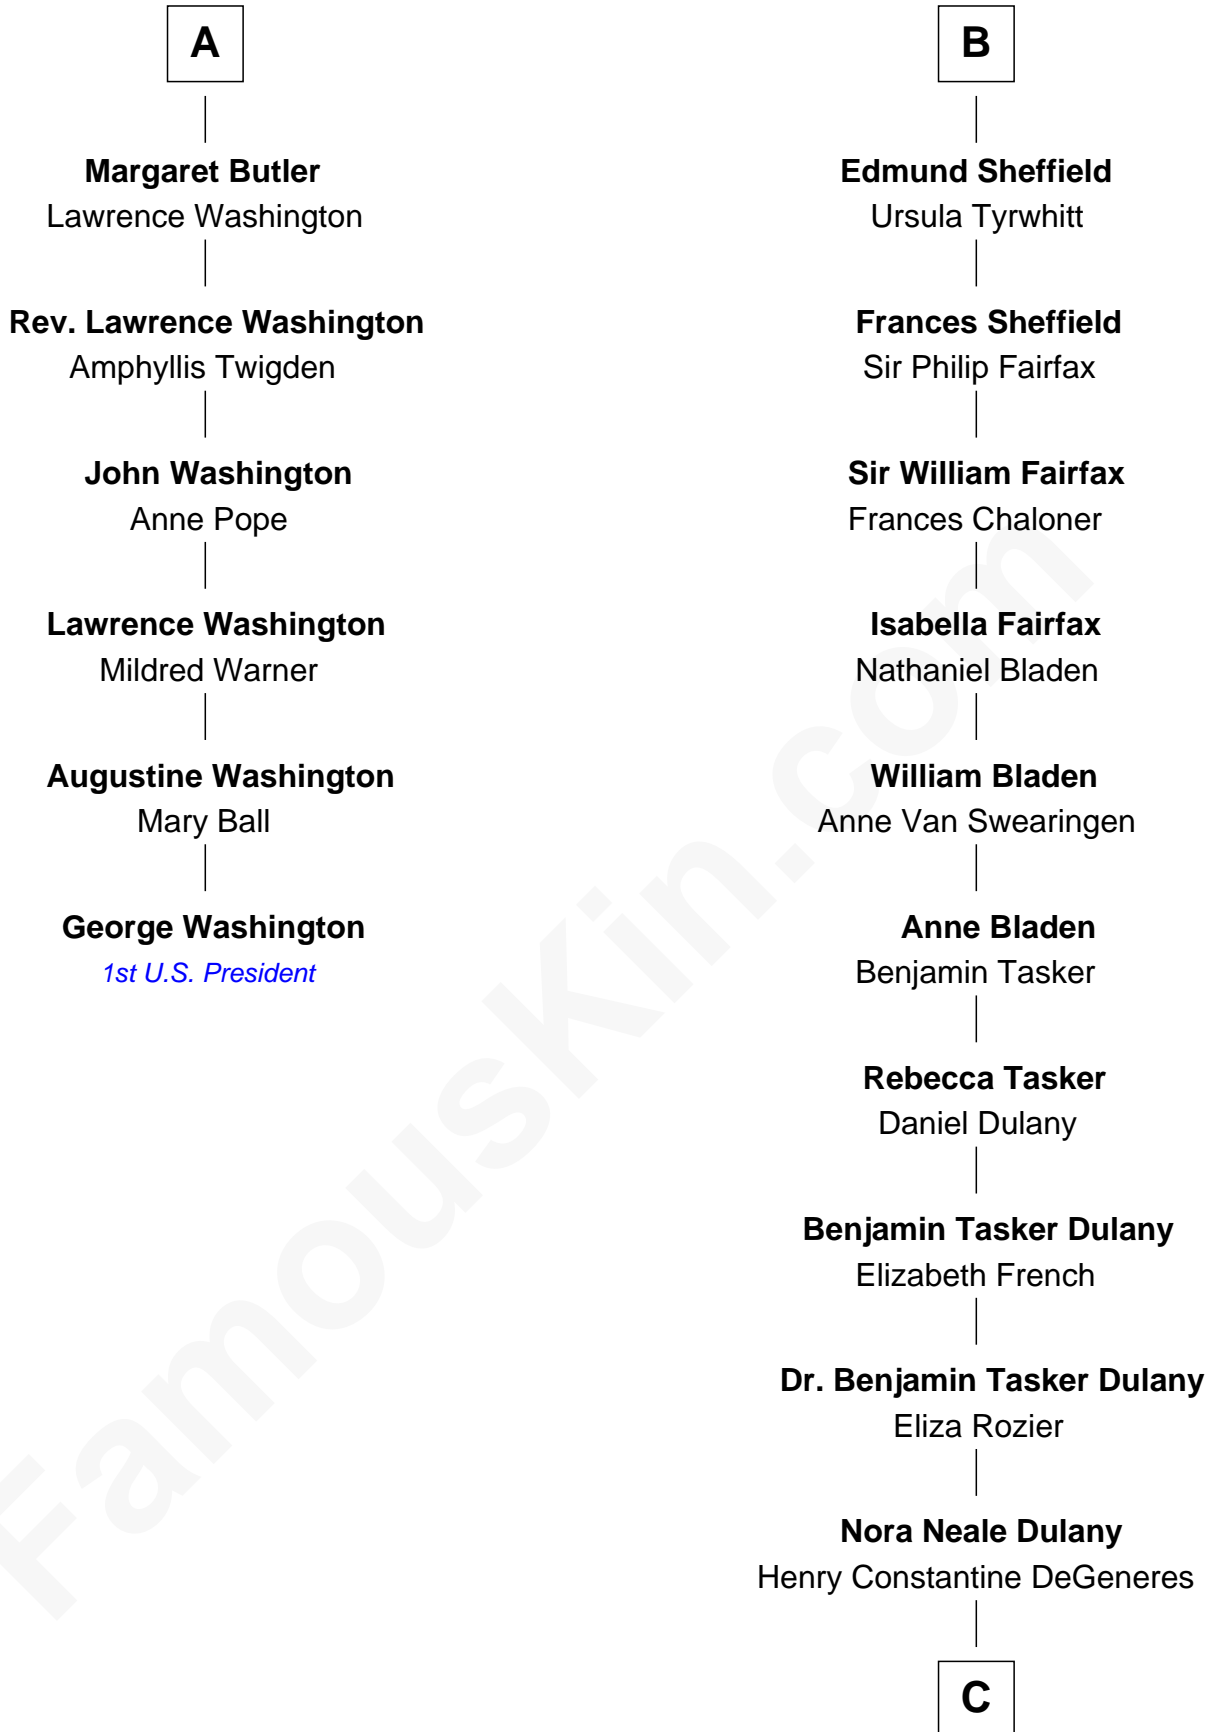

## Relationship Chart of

### George Washington

1st U.S. President

12th cousin 9 times removed of

**Ellen DeGeneres**  
Comedienne and TV Personality

C

**Joseph C. DeGeneres**

Mary Whittemore

**Alfred George DeGeneres**