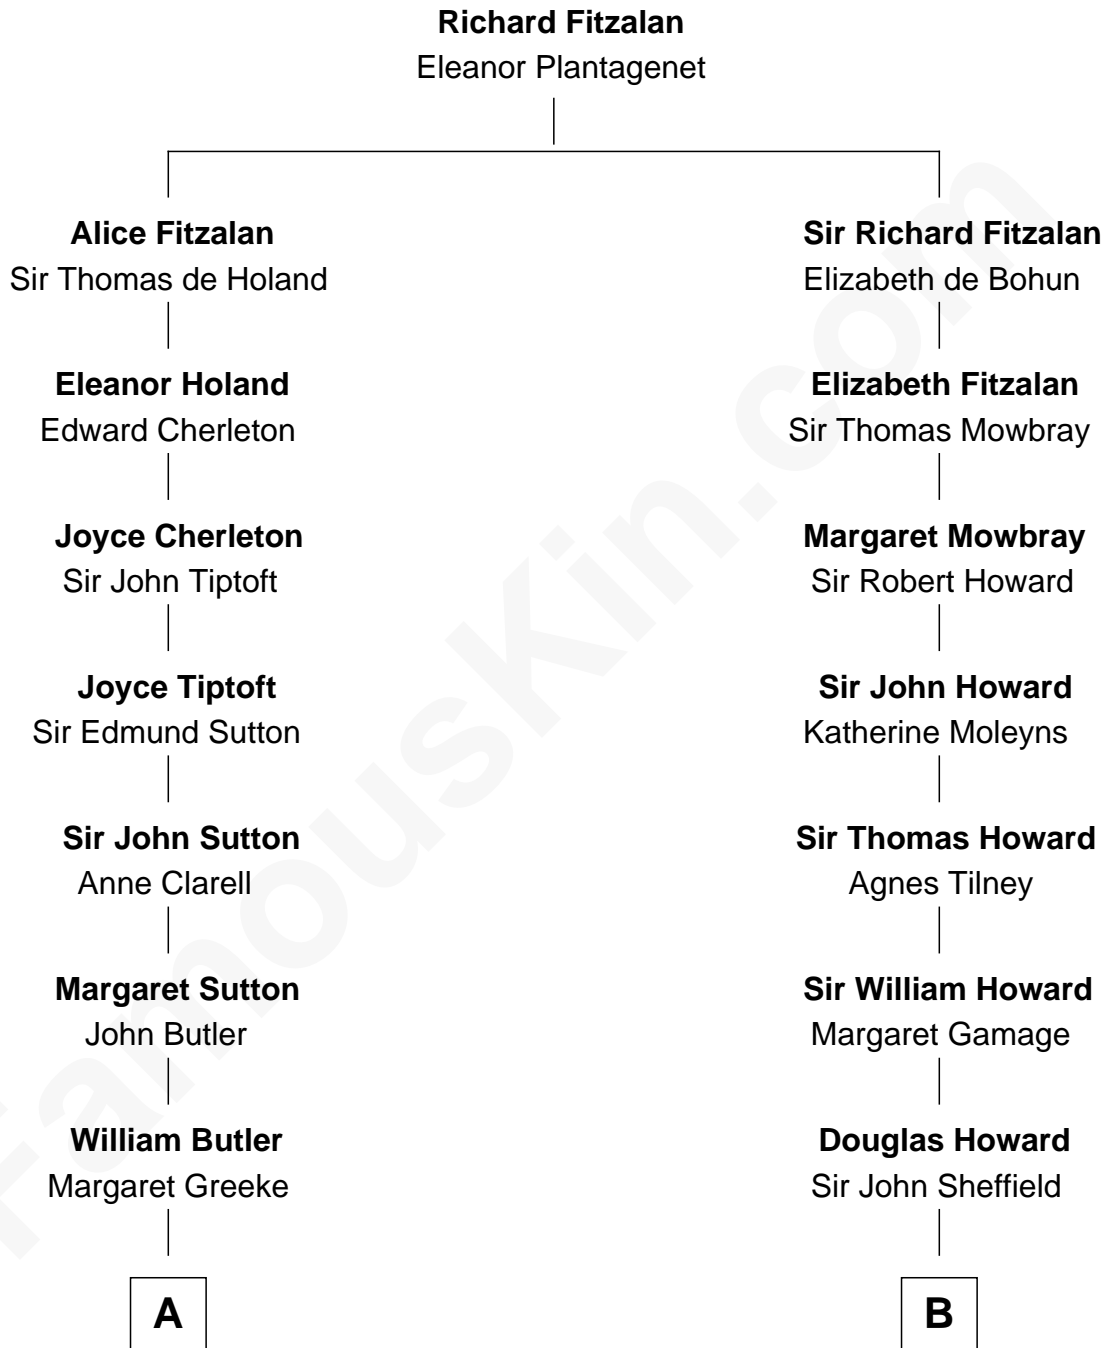

## Relationship Chart of

### George Washington

1st U.S. President

12th cousin 9 times removed of

**Ellen DeGeneres**  
Comedienne and TV Personality

C

**Joseph C. DeGeneres**

Mary Whittemore

**Alfred George DeGeneres**