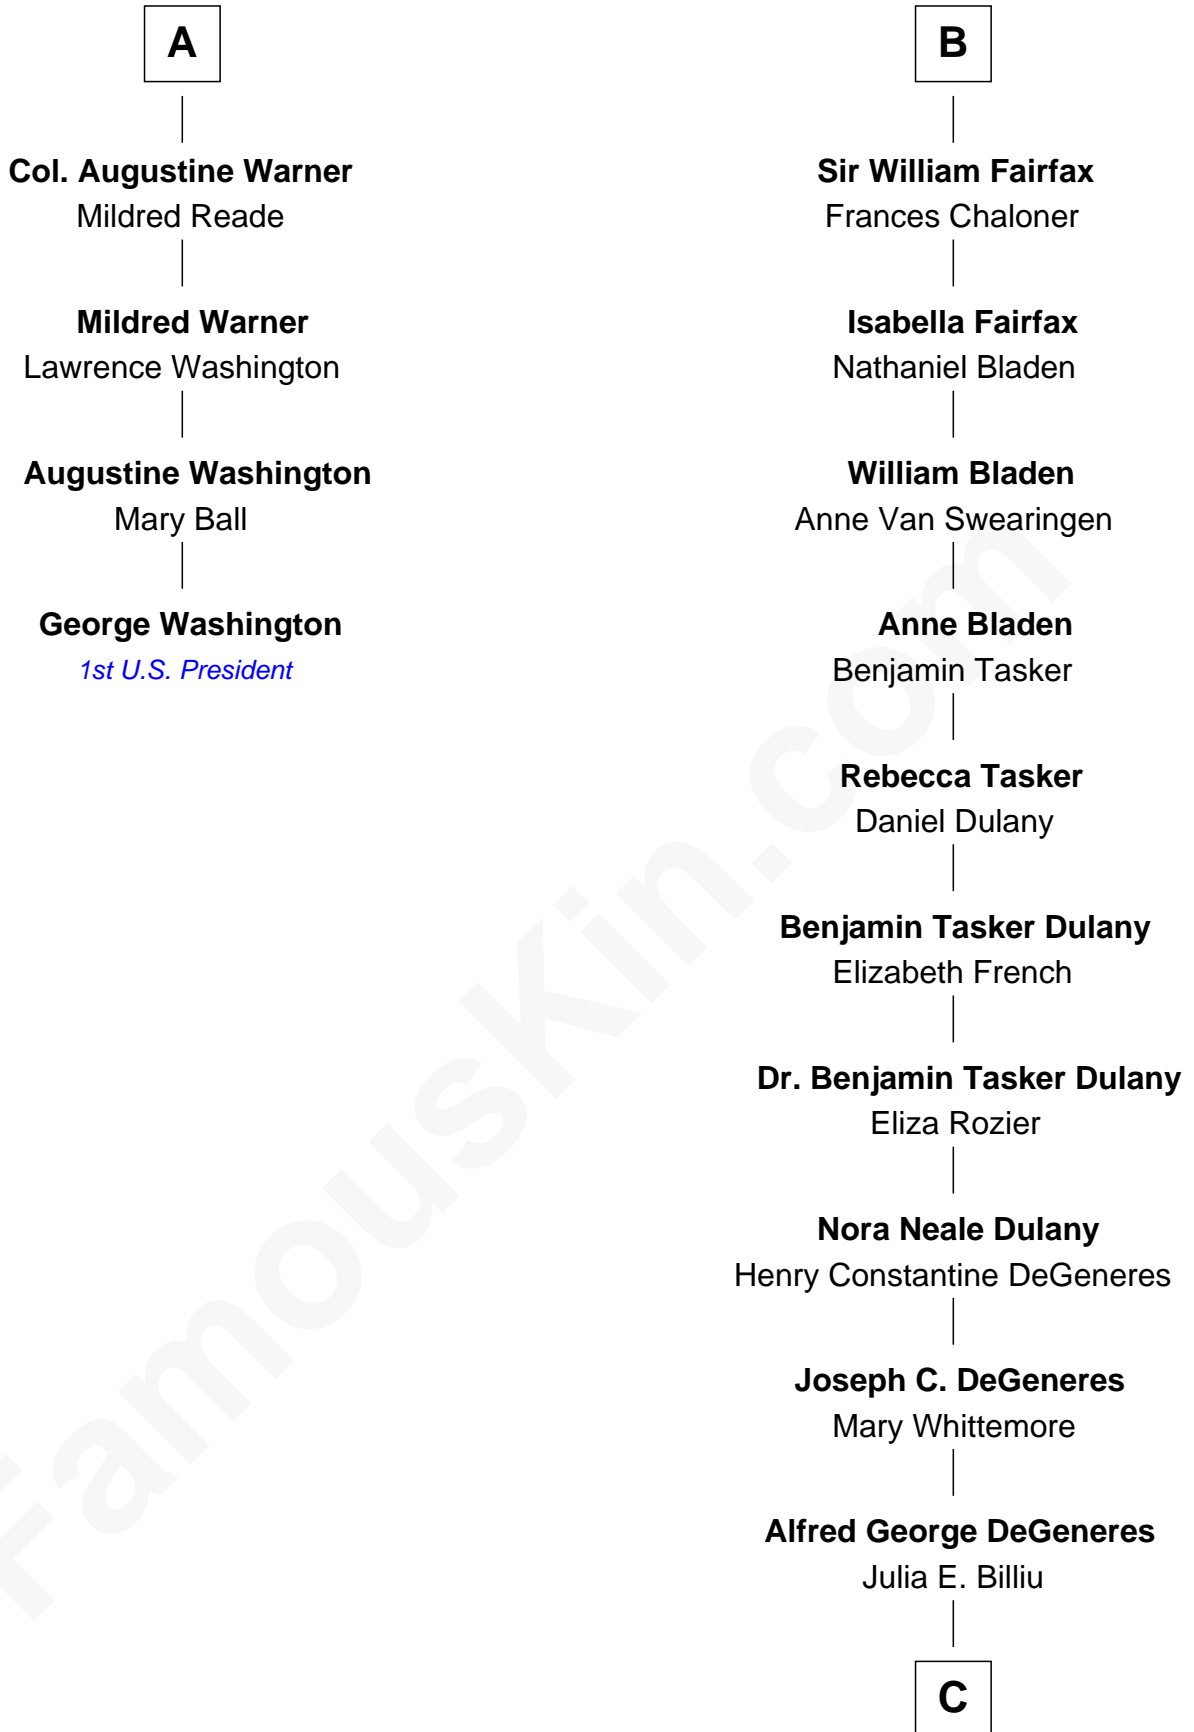

FamousKin.com
Relationship Chart of
George Washington
1st U.S. President

10th cousin 9 times removed of
Ellen DeGeneres
Comedienne and TV Personality

C

Elliot Everett DeGeneres

Ruth Elodie Martin

Elliot Everett DeGeneres