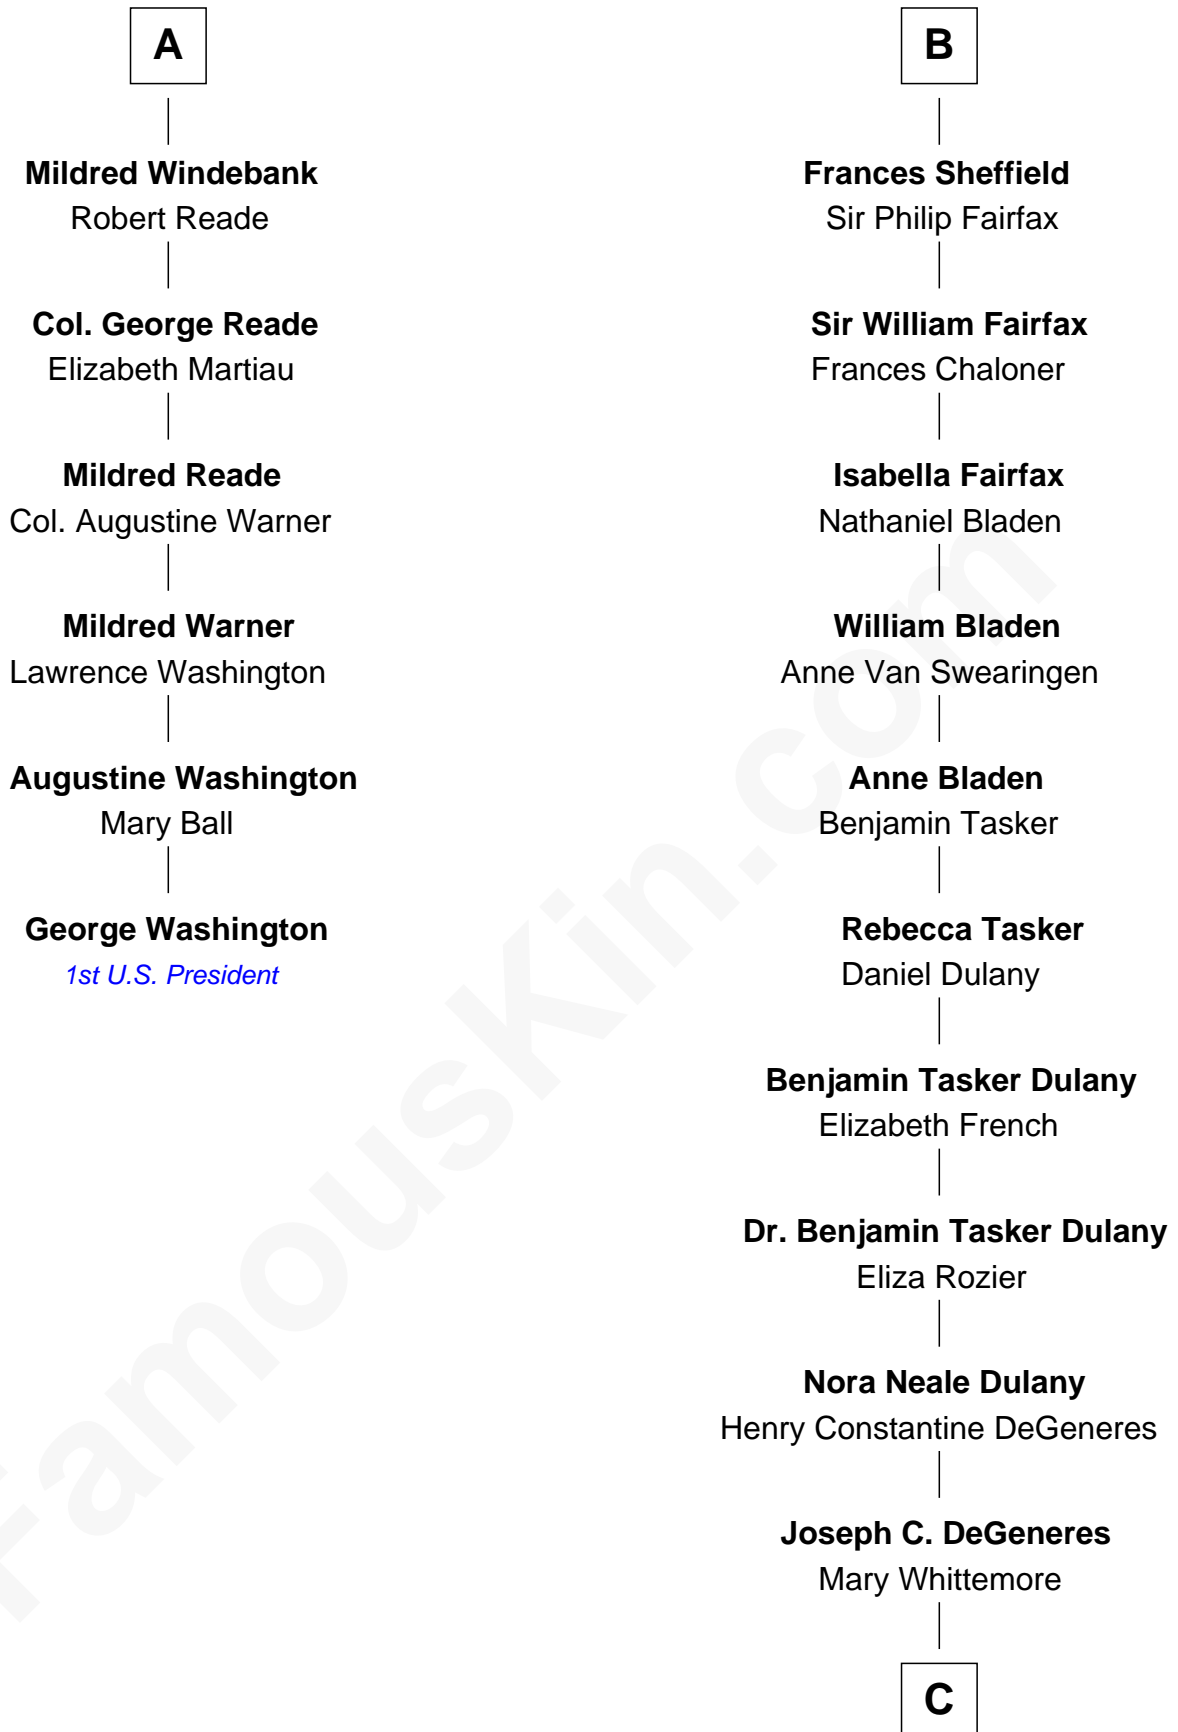

FamousKin.com
Relationship Chart of
George Washington
1st U.S. President

12th cousin 8 times removed of
Ellen DeGeneres
Comedienne and TV Personality

C

Alfred George DeGeneres

Julia E. Billiu

Elliot Everett DeGeneres

Ruth Elodie Martin

Elliot Everett DeGeneres

Betty Jane Pfeffer

Ellen DeGeneres

Comedienne and TV Personality