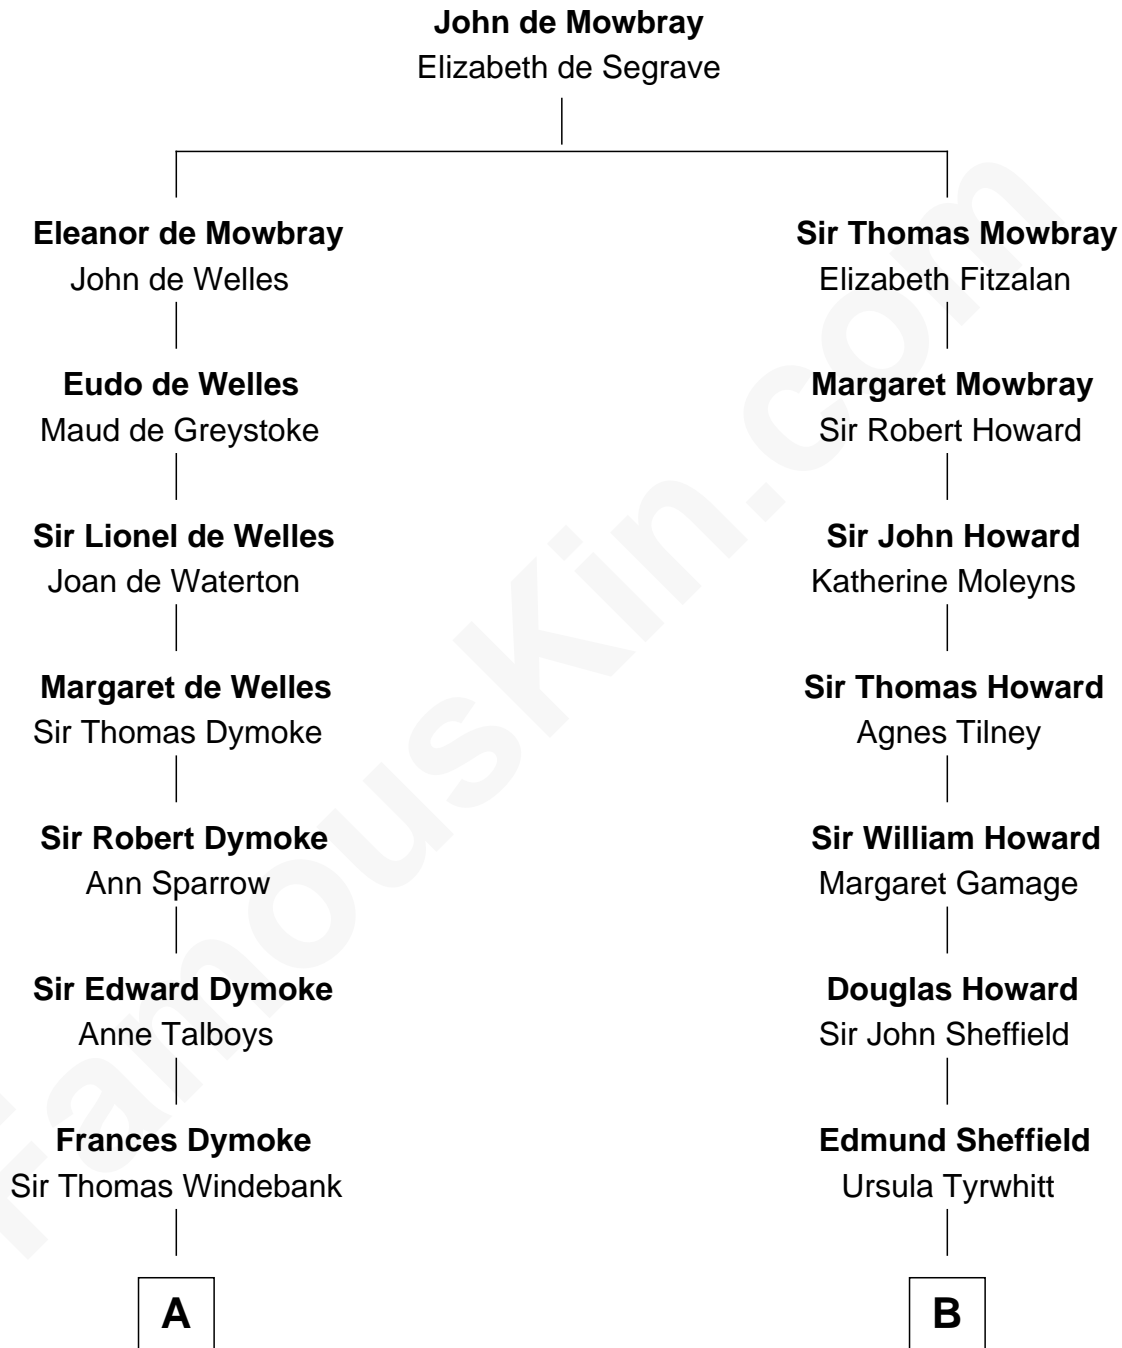

FamousKin.com
Relationship Chart of
George Washington
1st U.S. President

12th cousin 8 times removed of
Ellen DeGeneres
Comedienne and TV Personality

C

Alfred George DeGeneres

Julia E. Billiu

Elliot Everett DeGeneres

Ruth Elodie Martin

Elliot Everett DeGeneres

Betty Jane Pfeffer

Ellen DeGeneres

Comedienne and TV Personality