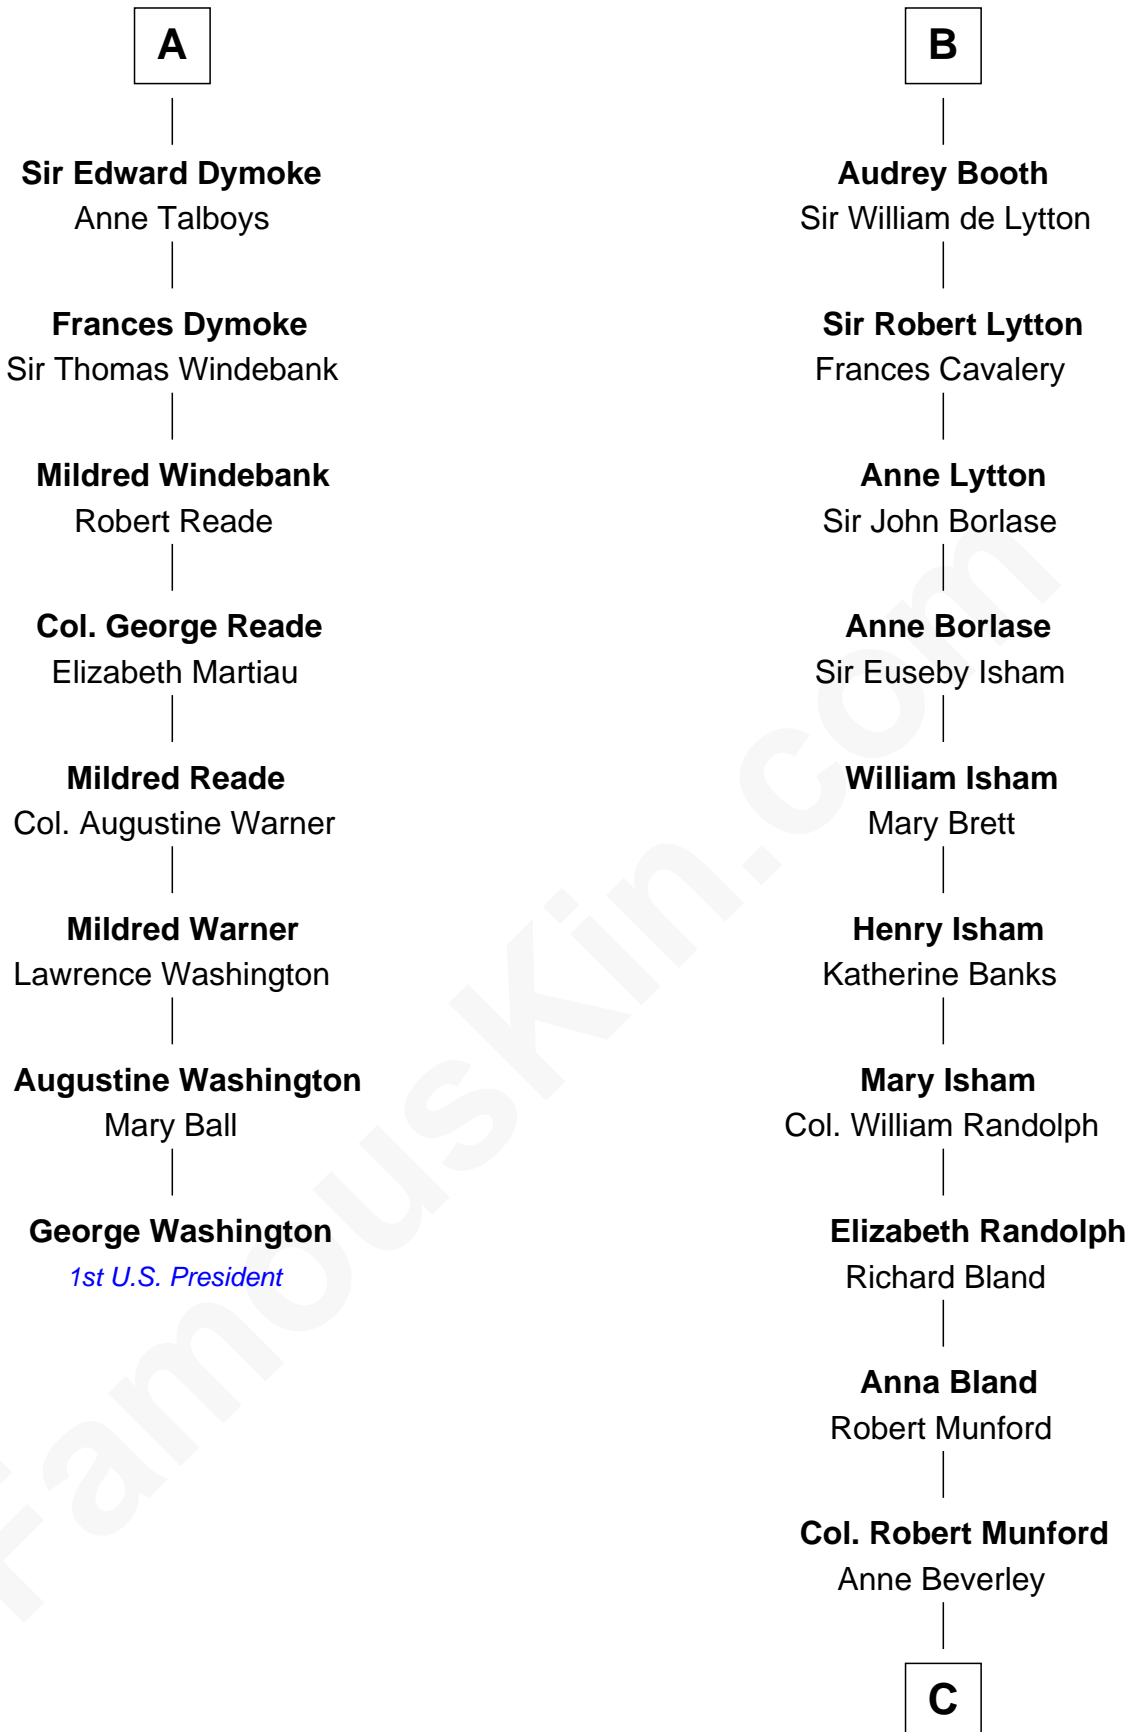

FamousKin.com
Relationship Chart of
George Washington
1st U.S. President

14th cousin 7 times removed of
Upton Sinclair
Pulitzer Prize Winning Novelist

William de Ros
 Maude de Vaux

Sir William de Ros
 Margery de Badlesmere

Maud de Roos
 John de Welles

John de Welles
 Eleanor de Mowbray

Eudo de Welles
 Maud de Greystoke

Sir Lionel de Welles
 Joan de Waterton

Margaret de Welles
 Sir Thomas Dymoke

Sir Robert Dymoke
 Ann Sparrow

A

Agnes de Ros
 Pain de Tibetot

Sir John de Tibetot
 Margaret de Badlesmere

Sir Robert de Tibetot
 Margaret Deincourt

Elizabeth de Tibetot
 Sir Philip le Despencer

Margery Despencer
 Sir Roger Wentworth

Margaret Wentworth
 Sir William Hopton

Margaret Hopton
 Sir Philip Booth

B

C

Elizabeth Beverley Munford

Richard Kennon

Sarah Skipwith Kennon

Arthur Sinclair

Arthur Sinclair