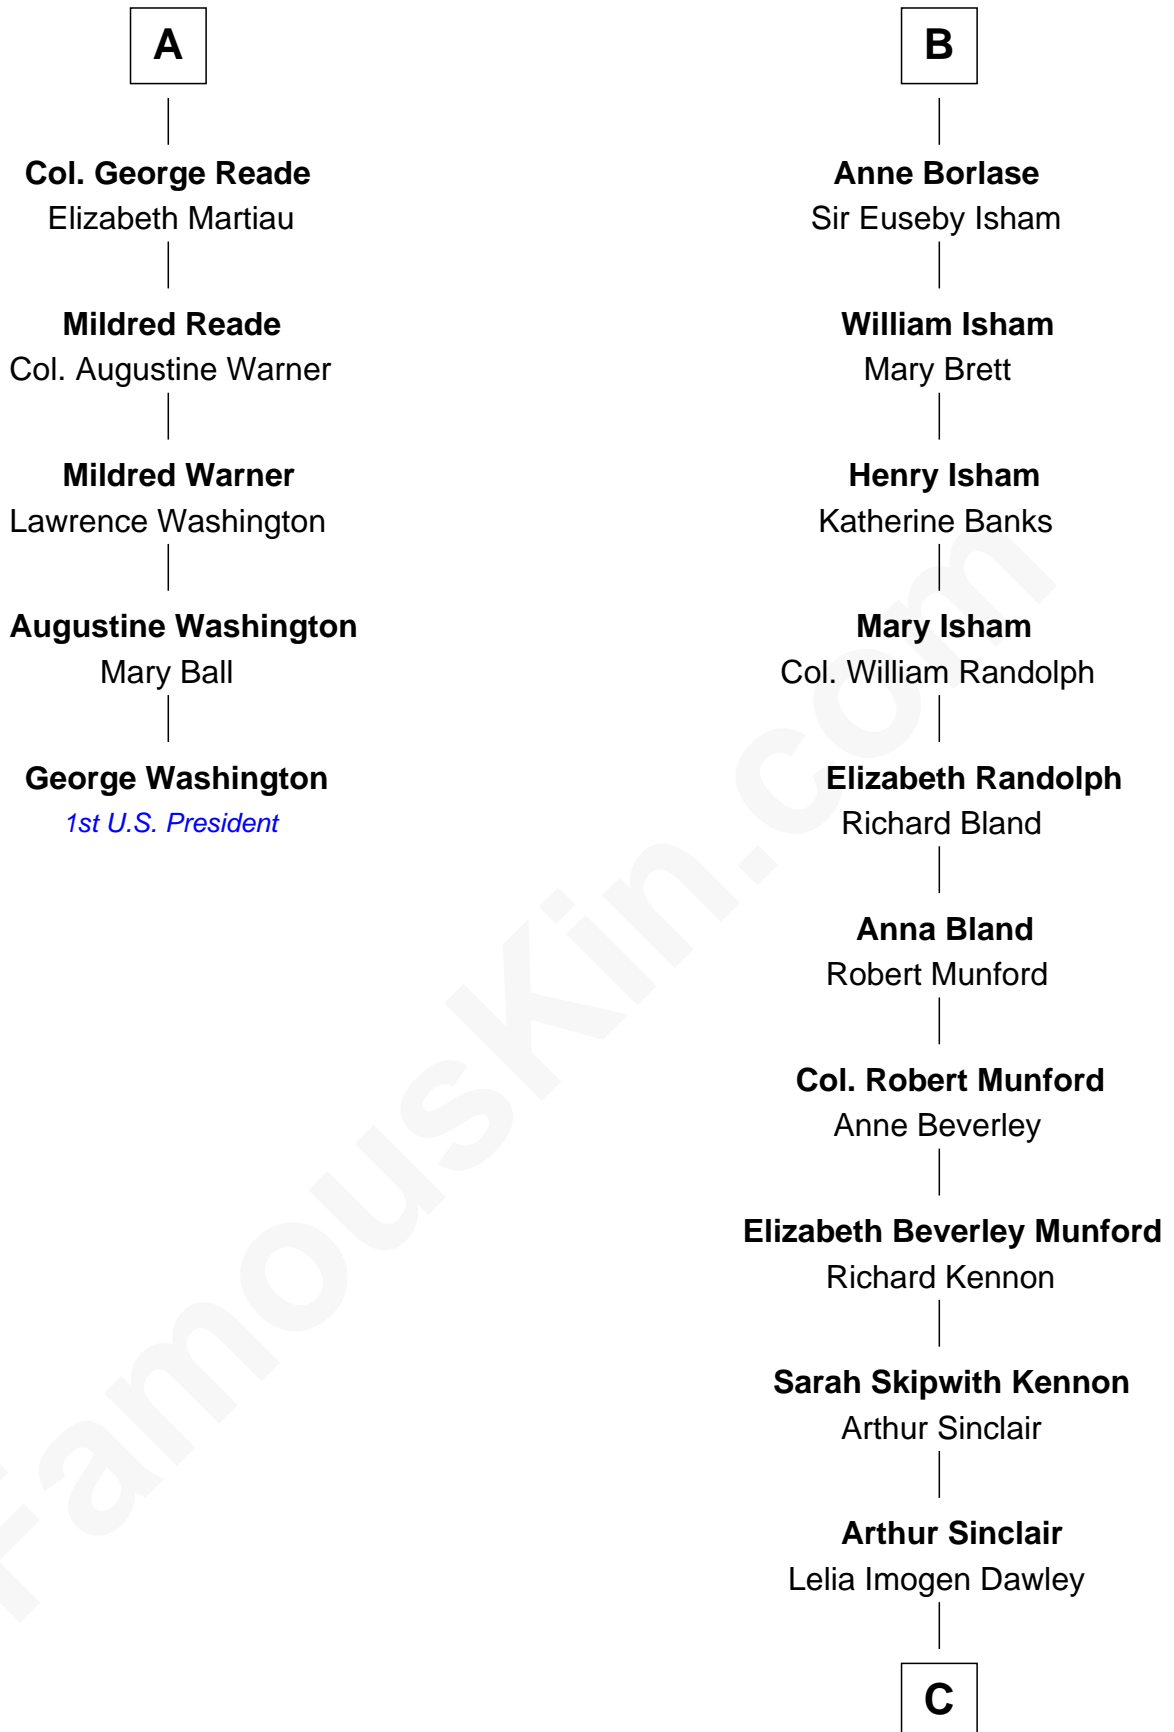

**FamousKin.com**  
**Relationship Chart of**  
**George Washington**  
*1st U.S. President*

**11th cousin 7 times removed of**  
**Upton Sinclair**  
*Pulitzer Prize Winning Novelist*

**C**

**Upton Beall Sinclair**  
Priscilla Augusta Harden

**Upton Sinclair**  
*Pulitzer Prize Novelist*

FamousKin.com