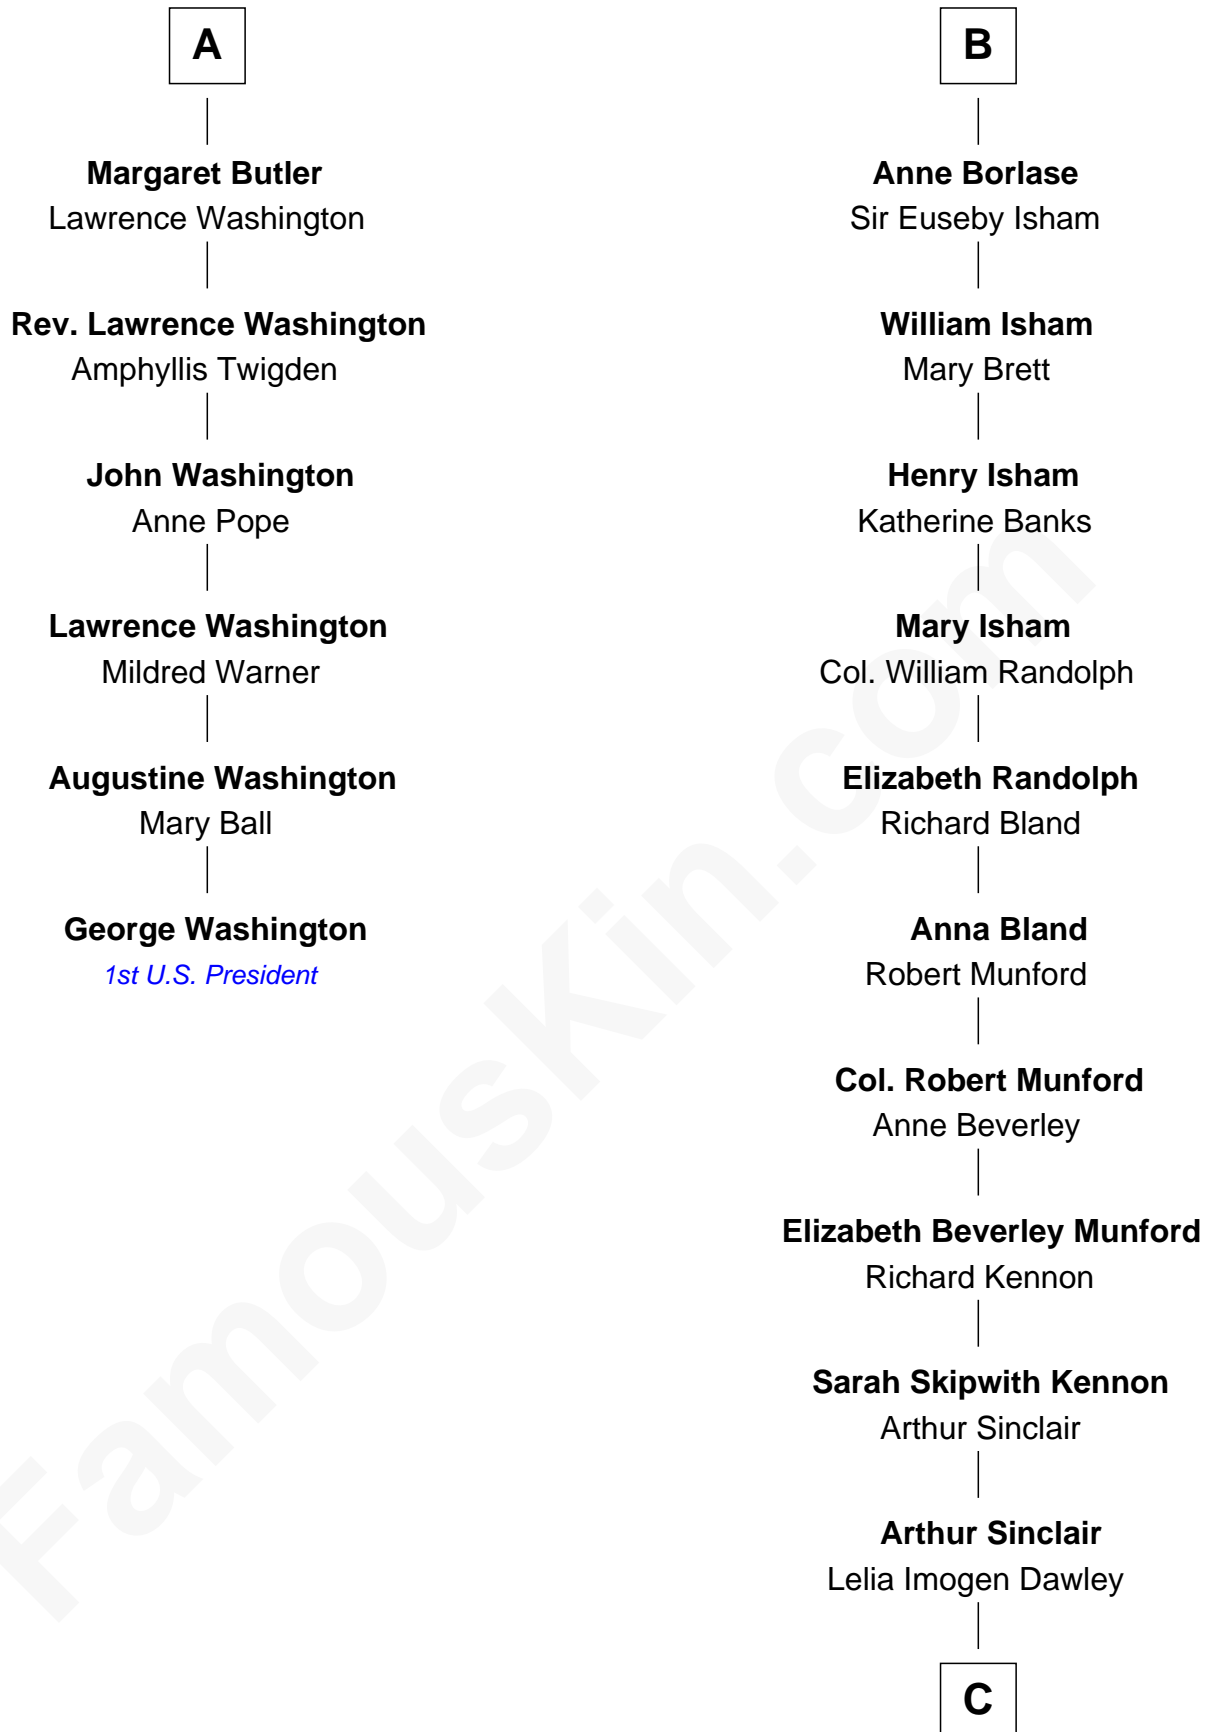

**FamousKin.com**  
**Relationship Chart of**  
**George Washington**  
*1st U.S. President*

**12th cousin 6 times removed of**  
**Upton Sinclair**  
*Pulitzer Prize Winning Novelist*

**Sir Philip le Despencer**  
 Elizabeth - - - - -

**Alice le Despenser**  
 Sir John Sutton

**Sir John Sutton**  
 Constance Blount

**Sir John Sutton**  
 Elizabeth Berkeley

**Sir Edmund Sutton**  
 Joyce Tiptoft

**Sir John Sutton**  
 Anne Clarell

**Margaret Sutton**  
 John Butler

**William Butler**  
 Margaret Greeke

**A**

**Sir Philip le Despencer**  
 Elizabeth de Tibetot

**Margery Despencer**  
 Sir Roger Wentworth

**Margaret Wentworth**  
 Sir William Hopton

**Margaret Hopton**  
 Sir Philip Booth

**Audrey Booth**  
 Sir William de Lytton

**Sir Robert Lytton**  
 Frances Cavalery

**Anne Lytton**  
 Sir John Borlase

**B**

**C**

**Upton Beall Sinclair**  
Priscilla Augusta Harden

**Upton Sinclair**  
*Pulitzer Prize Novelist*