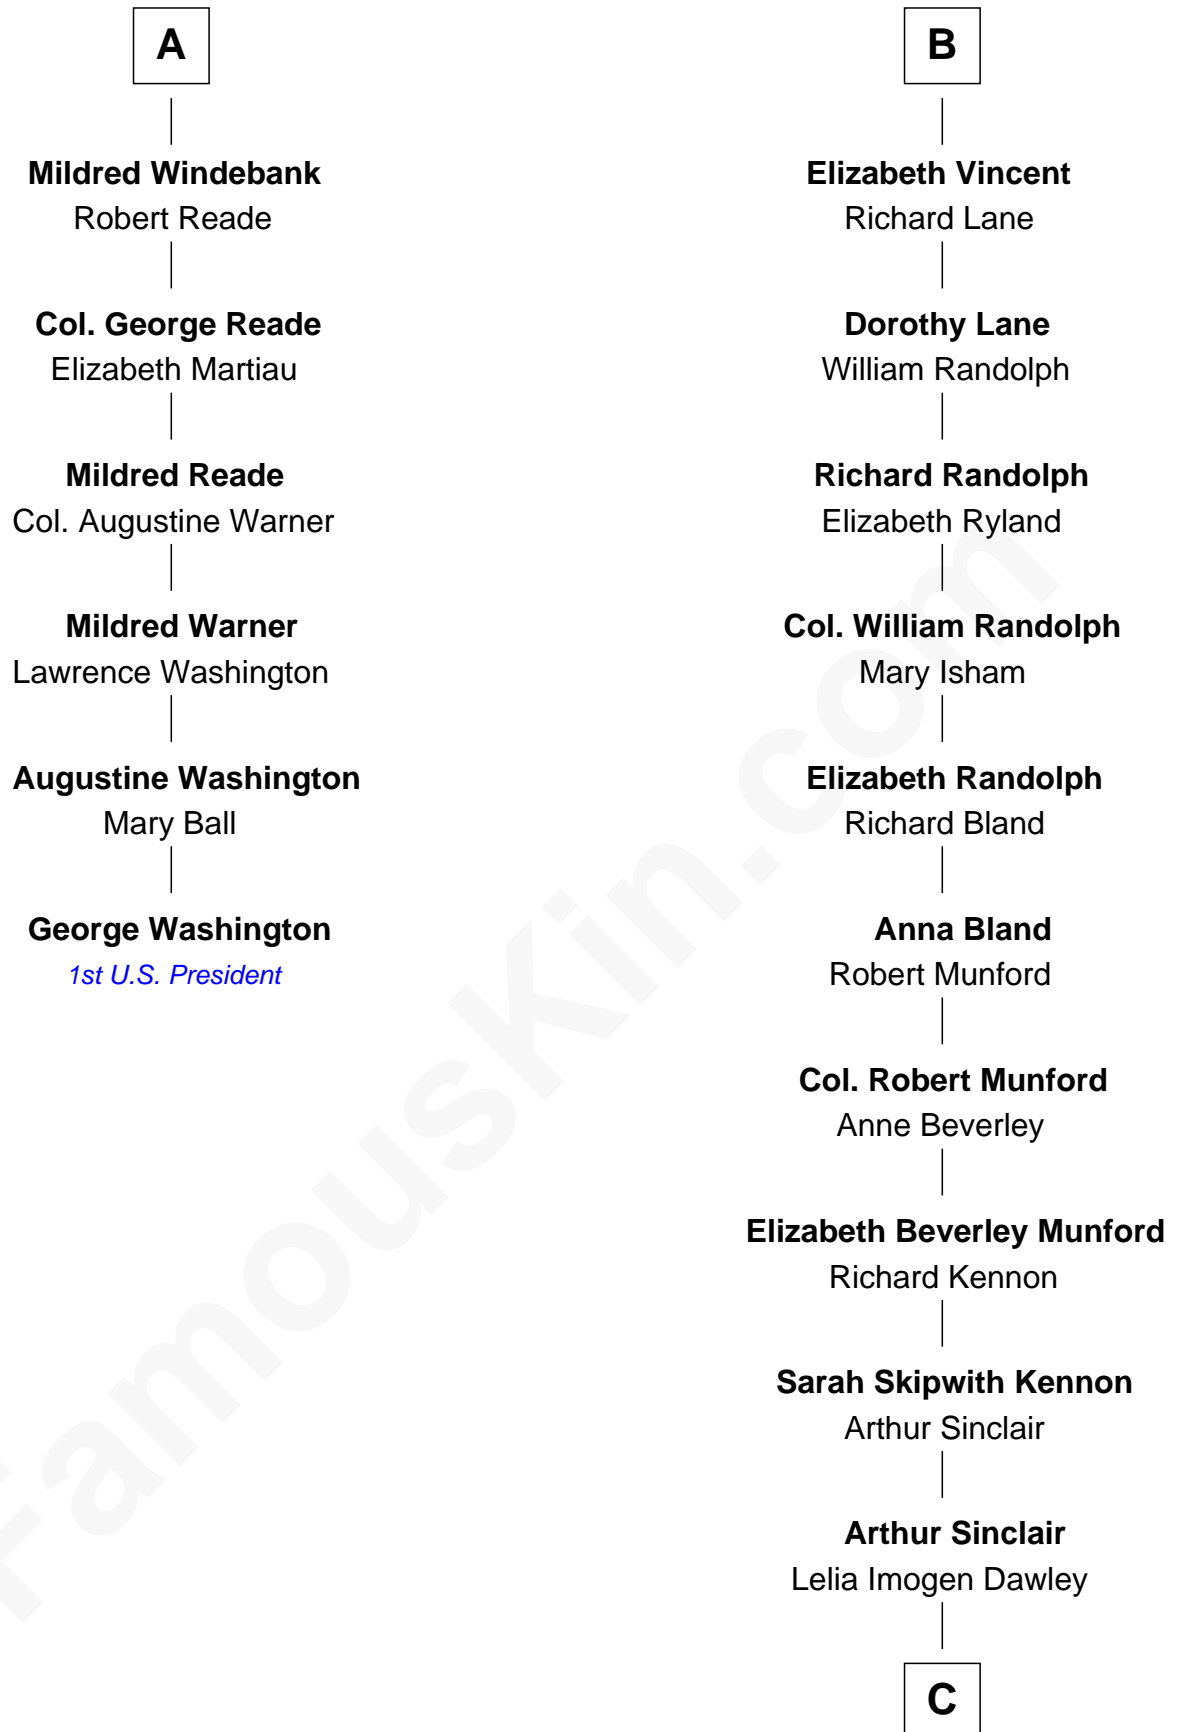

**FamousKin.com**  
**Relationship Chart of**  
**George Washington**  
*1st U.S. President*

**12th cousin 6 times removed of**  
**Upton Sinclair**  
*Pulitzer Prize Winning Novelist*

**C**

**Upton Beall Sinclair**  
Priscilla Augusta Harden