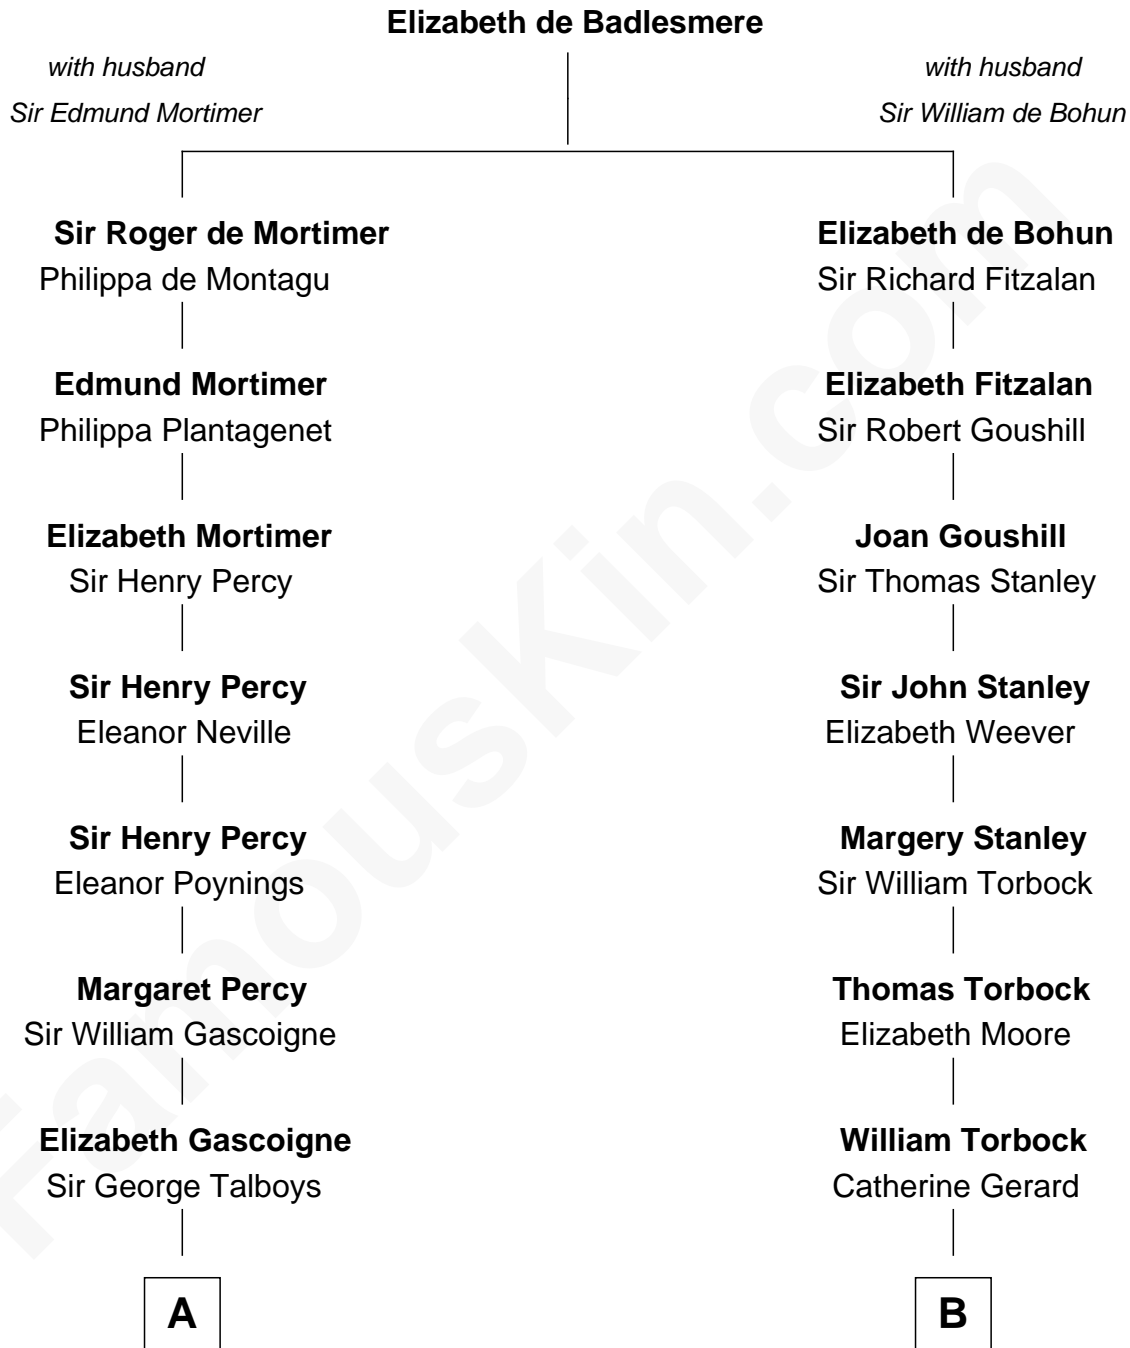

FamousKin.com
Relationship Chart of
George Washington
1st U.S. President

14th cousin 3 times removed of
Buckminster Fuller
Author, Architect, and Inventor

A

Anne Talboys
Sir Edward Dymoke

Frances Dymoke
Sir Thomas Windebank

Mildred Windebank
Robert Reade

Col. George Reade
Elizabeth Martiau

Mildred Reade
Col. Augustine Warner

Mildred Warner
Lawrence Washington

Augustine Washington
Mary Ball

George Washington
1st U.S. President

B

Margaret Torbock
Oliver Mainwaring

Oliver Mainwaring
Prudence Ashe

Oliver Mainwaring
Hannah Raymond

Love Mainwaring
John Richards

George Richards
Hester Hough

Mary Richards
Alexander Wolcott

Christopher Wolcott
Lucy Parsons