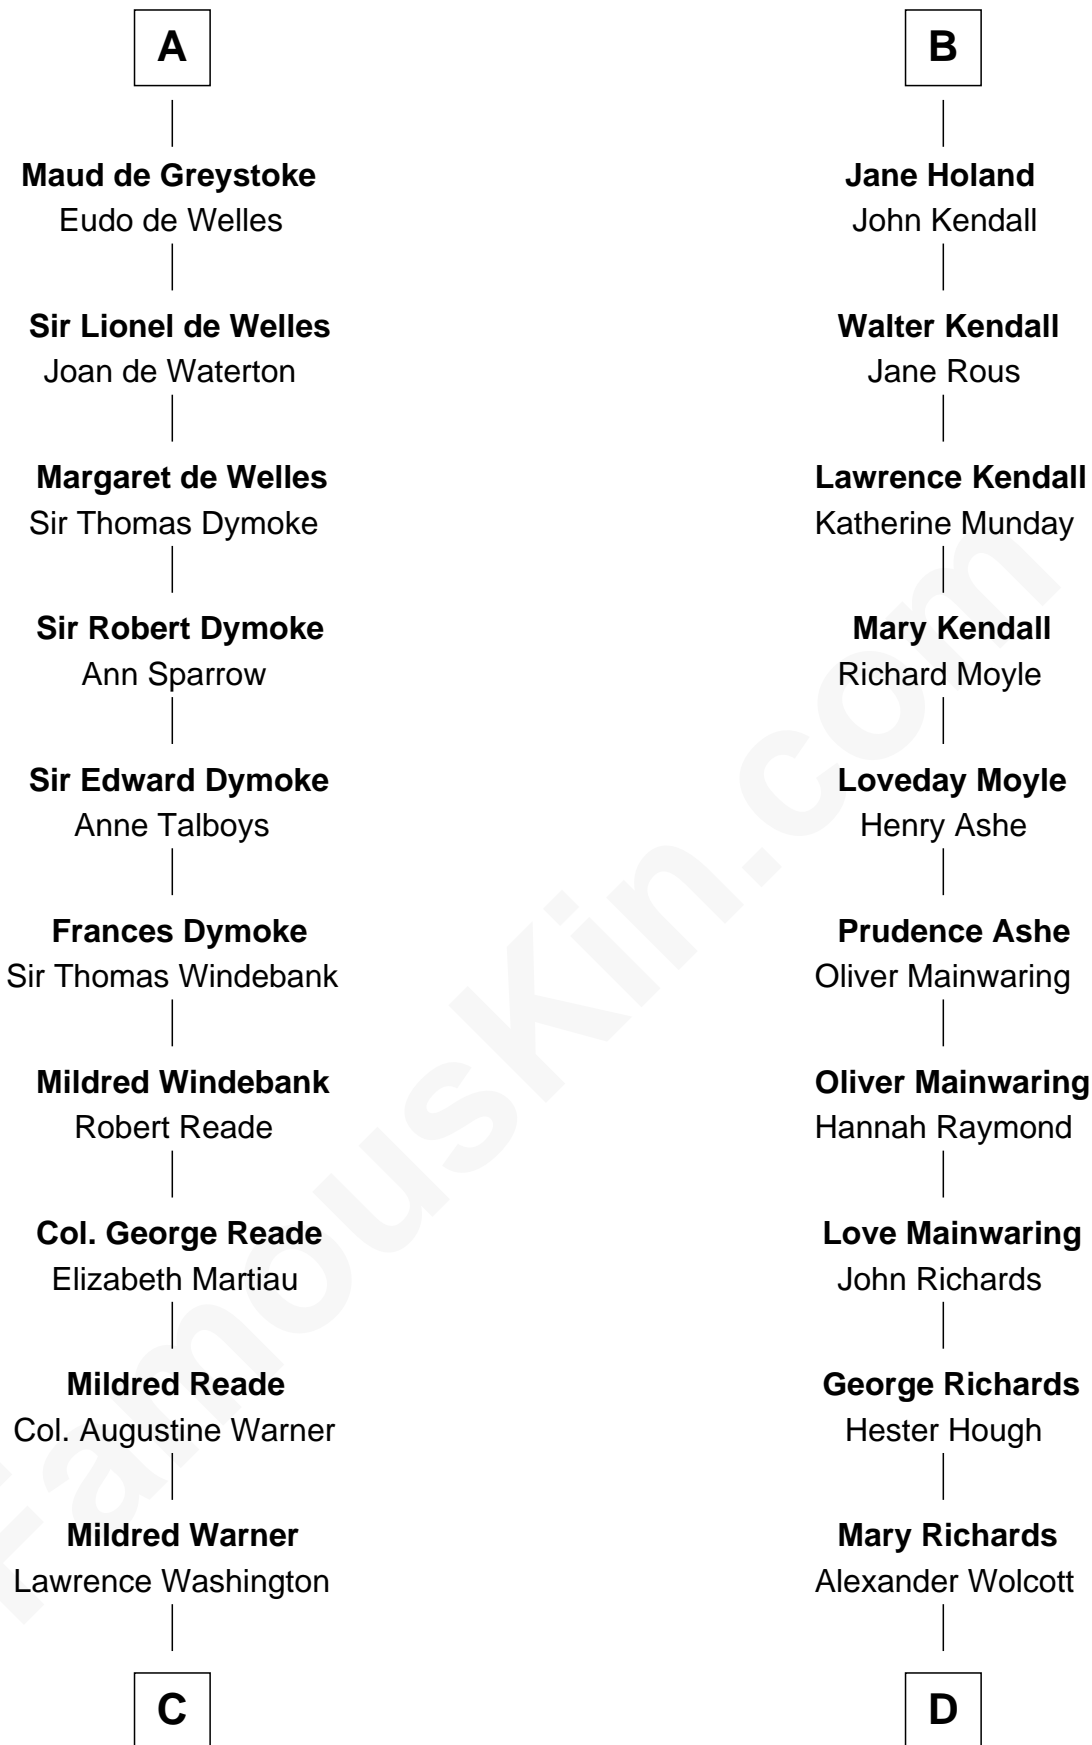

FamousKin.com
Relationship Chart of
George Washington
1st U.S. President

18th cousin 3 times removed of
Buckminster Fuller
Author, Architect, and Inventor

C

Augustine Washington

Mary Ball

George Washington

1st U.S. President

D

Christopher Wolcott

Lucy Parsons

Christopher Columbus Wolcott

Susan Blinn

Caroline Matilda Wolcott

Martin Andrews